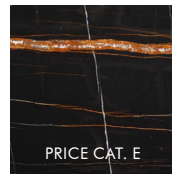

OCCASIONAL FURNITURE

ELBA

THE SOFA & CHAIR COMPANY

LONDON

FINISHES*

*Please note sample images are for display purposes only. Stones will vary due to nature product.

TRAVERTINE

TR - POLISHED TRAVERTINE (PRICE CAT. A)
 TG - UNPOLISHED TRAVERTINE (PRICE CAT. A)
 WTR - POLISHED WALNUT TRAVERTINE (PRICE CAT. A1)
 TSS - TIVOLI CRYSTAL SILVER (PRICE CAT. A2)
 TSG - TIVOLI CRYSTAL (PRICE CAT. A2)
 ASS - SIENA CRYSTAL SILVER (PRICE CAT. A2)
 ASG - SIENA CRYSTAL GOLD (PRICE CAT. A2)
 AL - AMANI LIGHT (PRICE CAT. C)

MARBLES

CW - CORTINA WHITE (PRICE CAT. A2)
 IG - IMPERIAL GREY (PRICE CAT. A2)
 GB - GARMISCH BLACK (PRICE CAT. C)
 IMP - IMPERADOR (PRICE CAT. C)
 TN - TRANI (PRICE CAT. C)
 ASM - STRIPES STONE (PRICE CAT. A2)
 AD - AMANI DARK (PRICE CAT. A1)

GRANITES & STONES

FB - FOREST BRUNELLO (PRICE CAT. C)
 FG - FOREST GREEN (PRICE CAT. C)

BG - ABSOLUTE BLACK GRANITE (PRICE CAT. E)

SN - SAHARA NOIR (PRICE CAT. E)

OG - GREEN ONYX (PRICE CAT. E1)

OR - RED ONYX (PRICE CAT. E1)

OB - BROWN ONYX (PRICE CAT. E1)

OW - WHITE ONYX (PRICE CAT. F)

ONYX FINISHES

METAL FINISHES

STAINLESS STEEL
 BLOND METAL
 BLACK GLASS

GLASS FINISHES

ALTERNATIVE DESIGNS

RECTANGULAR COFFEE TABLE