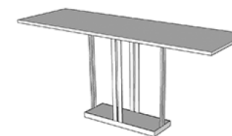

OB - BROWN ONYX (PRICE CAT. E1)

OW - WHITE ONYX (PRICE CAT. F)

ONYX FINISHES

METAL FINISHES

STAINLESS STEEL
 BLOND METAL
 BLACK GLASS

GLASS FINISHES

ALTERNATIVE DESIGNS

RECTANGULAR COFFEE TABLE

SQUARE COFFEE TABLE

CONSOLE

ELBA COFFEE TABLE

Ø112 x H40

W142 x D92 x H40

MR-ELBA-COF-001-001 W112 x D112 x H40

ELBA SIDE TABLE

Ø72 x H55

W72 x D72 x H55

MR-ELBA-COF-002-001

ELBA CONSOLE

W160 x D56 x H75

SUPPLIER: Italian

PRICING: CAT A - Lower Price
 CAT F - Higher Price

ESTIMATED LEAD TIME: 7 Weeks*

BESPOKE: NO