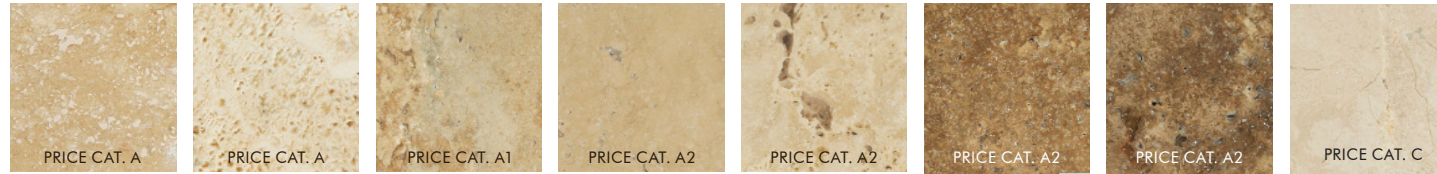

OCCASIONAL FURNITURE

ELBA

THE SOFA & CHAIR COMPANY

LONDON

FINISHES*

*Please note sample images are for display purposes only. Stones will vary due to nature product.

TRAVERTINE

TR - POLISHED TRAVERTINE (PRICE CAT. A)
 TG - UNPOLISHED TRAVERTINE (PRICE CAT. A)
 WTR - POLISHED WALNUT TRAVERTINE (PRICE CAT. A1)
 TSS - TIVOLI CRYSTAL SILVER (PRICE CAT. A2)
 TSG - TIVOLI CRYSTAL (PRICE CAT. A2)
 ASS - SIENA CRYSTAL SILVER (PRICE CAT. A2)
 ASG - SIENA CRYSTAL GOLD (PRICE CAT. A2)
 AL - AMANI LIGHT (PRICE CAT. C)

MARBLES

CW - CORTINA WHITE (PRICE CAT. A2)
 IG - IMPERIAL GREY (PRICE CAT. A2)
 GB - GARMISCH BLACK (PRICE CAT. C)
 IMP - IMPERADOR (PRICE CAT. C)
 TN - TRANI (PRICE CAT. C)
 ASM - STRIPES STONE (PRICE CAT. A2)
 AD - AMANI DARK (PRICE CAT. A1)

GRANITES & STONES

FB - FOREST BRUNELLO (PRICE CAT. C)
 FG - FOREST GREEN (PRICE CAT. C)

BG - ABSOLUTE BLACK GRANITE (PRICE CAT. E)

SN - SAHARA NOIR (PRICE CAT. E)

OG - GREEN ONYX (PRICE CAT. E1)

OR - RED ONYX (PRICE CAT. E1)

OB - BROWN ONYX (PRICE CAT. E1)

OW - WHITE ONYX (PRICE CAT. F)

ONYX FINISHES

METAL FINISHES

STAINLESS STEEL
 BLOND METAL
 BLACK GLASS

GLASS FINISHES

ALTERNATIVE DESIGNS

RECTANGULAR COFFEE TABLE