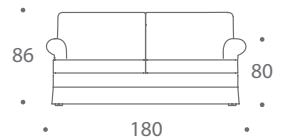

HARTLEY ARMCHAIR

HARTLEY 1.5 SEATER SOFA

HARTLEY 2 SEATER SOFA

HARTLEY 2.5 SEATER SOFA

HARTLEY 3 SEATER SOFA

• 4-5 ROSLIN ROAD,
• LONDON W3 8DH
• 02087528933

www.thesofoandchair.co.uk