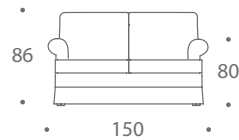

HARTLEY ARMCHAIR

HARTLEY 1.5 SEATER SOFA

HARTLEY 2 SEATER SOFA

HARTLEY 2.5 SEATER SOFA

HARTLEY 3 SEATER SOFA

• 4-5 ROSLIN ROAD,
• LONDON W3 8DH
• 02087528933

www.thesofoandchair.co.uk