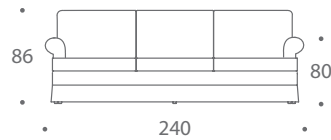

HARTLEY ARMCHAIR

HARTLEY 1.5 SEATER SOFA

HARTLEY 2 SEATER SOFA

HARTLEY 2.5 SEATER SOFA

HARTLEY 3 SEATER SOFA

• 4-5 ROSLIN ROAD,
• LONDON W3 8DH
• 02087528933

www.thesofoandchair.co.uk