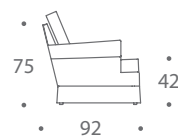

HARTLEY ARMCHAIR

HARTLEY 1.5 SEATER SOFA

HARTLEY 2 SEATER SOFA

HARTLEY 2.5 SEATER SOFA

HARTLEY 3 SEATER SOFA

• 4-5 ROSLIN ROAD,
• LONDON W3 8DH
• 02087528933

www.thesofoandchair.co.uk