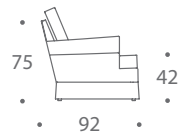

HARTLEY ARMCHAIR

HARTLEY 1.5 SEATER SOFA

HARTLEY 2 SEATER SOFA

HARTLEY 2.5 SEATER SOFA

HARTLEY 3 SEATER SOFA

• 4-5 ROSLIN ROAD,
• LONDON W3 8DH
• 02087528933

www.thesofoandchair.co.uk