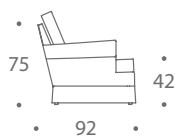

HARTLEY ARMCHAIR

HARTLEY 1.5 SEATER SOFA

HARTLEY 2 SEATER SOFA

HARTLEY 2.5 SEATER SOFA

HARTLEY 3 SEATER SOFA

• 4-5 ROSLIN ROAD,
• LONDON W3 8DH
• 02087528933

www.thesofoandchair.co.uk