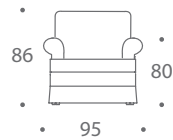

HARTLEY ARMCHAIR

HARTLEY 1.5 SEATER SOFA

HARTLEY 2 SEATER SOFA

HARTLEY 2.5 SEATER SOFA

HARTLEY 3 SEATER SOFA

• 4-5 ROSLIN ROAD,
• LONDON W3 8DH
• 02087528933

www.thesofoandchair.co.uk