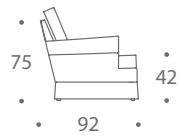

HARTLEY ARMCHAIR

HARTLEY 1.5 SEATER SOFA

HARTLEY 2 SEATER SOFA

HARTLEY 2.5 SEATER SOFA

HARTLEY 3 SEATER SOFA

• 4-5 ROSLIN ROAD,
• LONDON W3 8DH
• 02087528933

www.thesofoandchair.co.uk