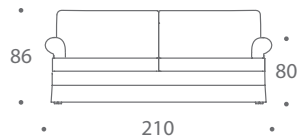

HARTLEY ARMCHAIR

HARTLEY 1.5 SEATER SOFA

HARTLEY 2 SEATER SOFA

HARTLEY 2.5 SEATER SOFA

HARTLEY 3 SEATER SOFA

• 4-5 ROSLIN ROAD,
• LONDON W3 8DH
• 02087528933

www.thesofoandchair.co.uk