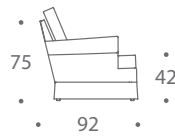

HARTLEY ARMCHAIR

HARTLEY 1.5 SEATER SOFA

HARTLEY 2 SEATER SOFA

HARTLEY 2.5 SEATER SOFA

HARTLEY 3 SEATER SOFA

• 4-5 ROSLIN ROAD,
• LONDON W3 8DH
• 02087528933

www.thesofoandchair.co.uk