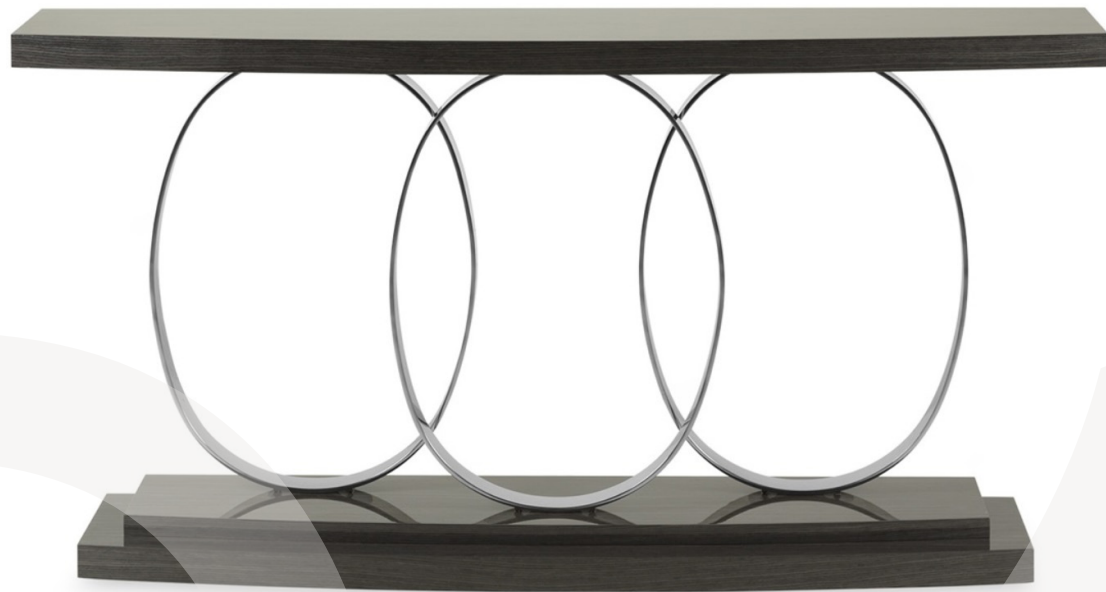

OCCASIONAL FURNITURE

KATE

THE SOFA & CHAIR COMPANY

LONDON

LACQUER FINISHES (For base and table top options)

ANY RAL
COLOUR

VENEER FINISHES (Base and top options)

WILD OAK

OPAL GRAY OAK

STEEL GRAY OAK

FRAME FINISHES

STAINLESS STEEL

BRUSHED
STAINLESS STEEL

KATE CONSOLE

MR-KATE-CNS-001-001

W160 x D33 x H82