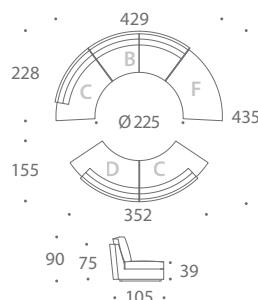

MODULE L

MODULE M

MODULE N

ATLAS

MODULAR SOFAS

Versatile and unique, the round Atlas modular sofa lets you create a large number of configurations. The standard module sizes are best suitable for round coffee tables with diameter of 120 or 135cm. Atlas is also available in bespoke sizes and can be upholstered in any fabric or leather.

COMPOSITION 01

COMPOSITION 02

COMPOSITION 03

COMPOSITION 04

COMPOSITION 05

COMPOSITION 06

COMPOSITION 07

COMPOSITION 08