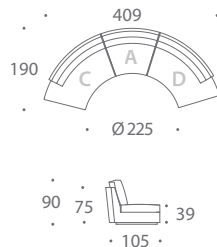

MODULE L

MODULE M

MODULE N

ATLAS

MODULAR SOFAS

Versatile and unique, the round Atlas modular sofa lets you create a large number of configurations. The standard module sizes are best suitable for round coffee tables with diameter of 120 or 135cm. Atlas is also available in bespoke sizes and can be upholstered in any fabric or leather.

COMPOSITION 01

COMPOSITION 02

COMPOSITION 03

COMPOSITION 04

COMPOSITION 05

COMPOSITION 06

COMPOSITION 07

COMPOSITION 08