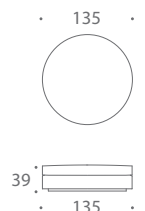

THE SOFA & CHAIR COMPANY
LONDON

ATLAS
MODULAR SOFAS

Versatile and unique, the round Atlas modular sofa lets you create a large number of configurations. The standard module sizes are best suitable for round coffee tables with diameter of 120 or 135cm. Atlas is also available in bespoke sizes and can be upholstered in any fabric or leather.

MODULE A

MODULE B

MODULE C

MODULE D

MODULE E

MODULE F

OTTOMAN 1

OTTOMAN 2

MODULE L

MODULE M

MODULE N

ATLAS

MODULAR SOFAS

Versatile and unique, the round Atlas modular sofa lets you create a large number of configurations. The standard module sizes are best suitable for round coffee tables with diameter of 120 or 135cm. Atlas is also available in bespoke sizes and can be upholstered in any fabric or leather.