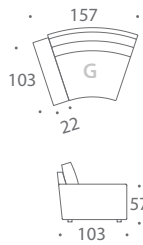

THE SOFA & CHAIR COMPANY
LONDON

MODULE G

ATLAS

MODULAR SOFAS

Versatile and unique, the round Atlas modular sofa lets you create a large number of configurations. The standard module sizes are best suitable for round coffee tables with diameter of 120 or 135cm. Atlas is also available in bespoke sizes and can be upholstered in any fabric or leather.

CREATE YOUR OWN COMPOSITION

USE THE MODULES SHOWN ABOVE

CREATE YOUR OWN COMPOSITION

USE THE MODULES SHOWN ABOVE

• 4-5 ROSLIN ROAD,
• LONDON W3 8DH
• 02087528933

www.thesofaandchair.co.uk