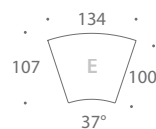

THE SOFA & CHAIR COMPANY
LONDON

ATLAS
MODULAR SOFAS

Versatile and unique, the round Atlas modular sofa lets you create a large number of configurations. The standard module sizes are best suitable for round coffee tables with diameter of 120 or 135cm. Atlas is also available in bespoke sizes and can be upholstered in any fabric or leather.

MODULE E

MODULE F

• 4-5 ROSLIN ROAD,
• LONDON W3 8DH
• 02087528933

www.thesofaandchair.co.uk