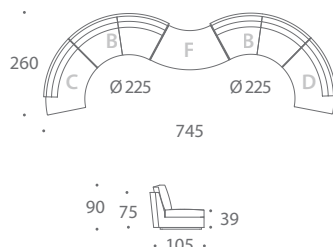

MODULE L

MODULE M

MODULE N

ATLAS

MODULAR SOFAS

Versatile and unique, the round Atlas modular sofa lets you create a large number of configurations. The standard module sizes are best suitable for round coffee tables with diameter of 120 or 135cm. Atlas is also available in bespoke sizes and can be upholstered in any fabric or leather.

COMPOSITION 01

COMPOSITION 02

COMPOSITION 03

COMPOSITION 04

COMPOSITION 05

COMPOSITION 06

COMPOSITION 07

COMPOSITION 08