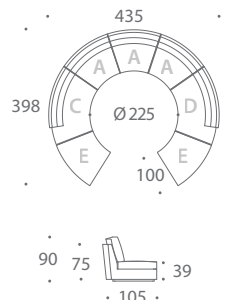

MODULE L

MODULE M

MODULE N

ATLAS

MODULAR SOFAS

Versatile and unique, the round Atlas modular sofa lets you create a large number of configurations. The standard module sizes are best suitable for round coffee tables with diameter of 120 or 135cm. Atlas is also available in bespoke sizes and can be upholstered in any fabric or leather.

COMPOSITION 01

COMPOSITION 02

COMPOSITION 03

COMPOSITION 04

COMPOSITION 05

COMPOSITION 06

COMPOSITION 07

COMPOSITION 08