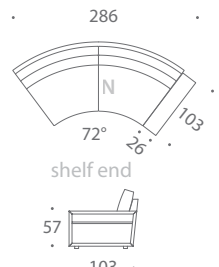

MODULE L

MODULE M

MODULE N

ATLAS

MODULAR SOFAS

Versatile and unique, the round Atlas modular sofa lets you create a large number of configurations. The standard module sizes are best suitable for round coffee tables with diameter of 120 or 135cm. Atlas is also available in bespoke sizes and can be upholstered in any fabric or leather.