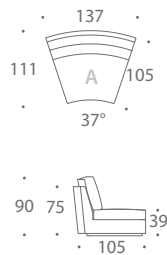

THE SOFA & CHAIR COMPANY
LONDON

ATLAS
MODULAR SOFAS

Versatile and unique, the round Atlas modular sofa lets you create a large number of configurations. The standard module sizes are best suitable for round coffee tables with diameter of 120 or 135cm. Atlas is also available in bespoke sizes and can be upholstered in any fabric or leather.

MODULE L

MODULE M

MODULE N

ATLAS

MODULAR SOFAS

Versatile and unique, the round Atlas modular sofa lets you create a large number of configurations. The standard module sizes are best suitable for round coffee tables with diameter of 120 or 135cm. Atlas is also available in bespoke sizes and can be upholstered in any fabric or leather.