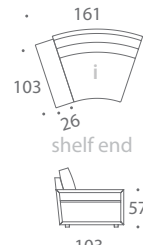

THE SOFA & CHAIR COMPANY
LONDON

MODULE I

ATLAS

MODULAR SOFAS

Versatile and unique, the round Atlas modular sofa lets you create a large number of configurations. The standard module sizes are best suitable for round coffee tables with diameter of 120 or 135cm. Atlas is also available in bespoke sizes and can be upholstered in any fabric or leather.

CREATE YOUR OWN COMPOSITION

USE THE MODULES SHOWN ABOVE

CREATE YOUR OWN COMPOSITION

USE THE MODULES SHOWN ABOVE

• 4-5 ROSLIN ROAD,
• LONDON W3 8DH
• 02087528933

www.thesofaandchair.co.uk