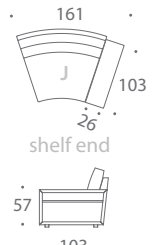

THE SOFA & CHAIR COMPANY
LONDON

MODULE J

ATLAS

MODULAR SOFAS

Versatile and unique, the round Atlas modular sofa lets you create a large number of configurations. The standard module sizes are best suitable for round coffee tables with diameter of 120 or 135cm. Atlas is also available in bespoke sizes and can be upholstered in any fabric or leather.

CREATE YOUR OWN COMPOSITION

USE THE MODULES SHOWN ABOVE

CREATE YOUR OWN COMPOSITION

USE THE MODULES SHOWN ABOVE

• 4-5 ROSLIN ROAD,
• LONDON W3 8DH
• 02087528933

www.thesofaandchair.co.uk