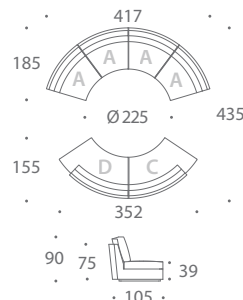

MODULE L

MODULE M

MODULE N

ATLAS

MODULAR SOFAS

Versatile and unique, the round Atlas modular sofa lets you create a large number of configurations. The standard module sizes are best suitable for round coffee tables with diameter of 120 or 135cm. Atlas is also available in bespoke sizes and can be upholstered in any fabric or leather.

COMPOSITION 01

COMPOSITION 02

COMPOSITION 03

COMPOSITION 04

COMPOSITION 05

COMPOSITION 06

COMPOSITION 07

COMPOSITION 08