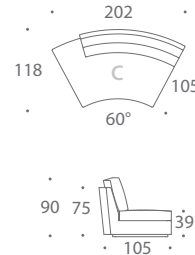

THE SOFA & CHAIR COMPANY
LONDON

ATLAS
MODULAR SOFAS

Versatile and unique, the round Atlas modular sofa lets you create a large number of configurations. The standard module sizes are best suitable for round coffee tables with diameter of 120 or 135cm. Atlas is also available in bespoke sizes and can be upholstered in any fabric or leather.

MODULE C

MODULE E

MODULE F

• 4-5 ROSLIN ROAD,
• LONDON W3 8DH
• 02087528933

www.thesofaandchair.co.uk