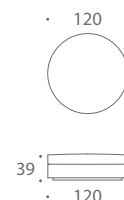

MODULE A

MODULE B

MODULE C

MODULE D

MODULE E

MODULE F

OTTOMAN 1

OTTOMAN 2

MODULE L

MODULE M

MODULE N

ATLAS

MODULAR SOFAS

Versatile and unique, the round Atlas modular sofa lets you create a large number of configurations. The standard module sizes are best suitable for round coffee tables with diameter of 120 or 135cm. Atlas is also available in bespoke sizes and can be upholstered in any fabric or leather.