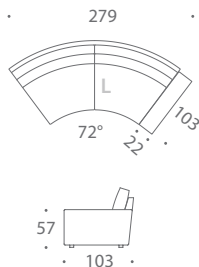

MODULE L

MODULE M

MODULE N

ATLAS

MODULAR SOFAS

Versatile and unique, the round Atlas modular sofa lets you create a large number of configurations. The standard module sizes are best suitable for round coffee tables with diameter of 120 or 135cm. Atlas is also available in bespoke sizes and can be upholstered in any fabric or leather.