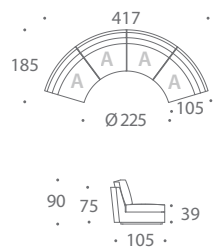

MODULE L

MODULE M

MODULE N

ATLAS

MODULAR SOFAS

Versatile and unique, the round Atlas modular sofa lets you create a large number of configurations. The standard module sizes are best suitable for round coffee tables with diameter of 120 or 135cm. Atlas is also available in bespoke sizes and can be upholstered in any fabric or leather.

COMPOSITION 01

COMPOSITION 02

COMPOSITION 03

COMPOSITION 04

COMPOSITION 05

COMPOSITION 06

COMPOSITION 07

COMPOSITION 08