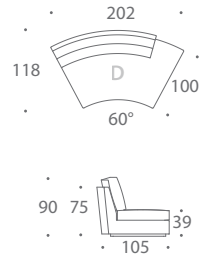

MODULE D

MODULE E