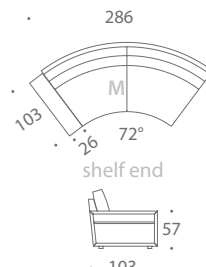

MODULE L

MODULE M

MODULE N

ATLAS

MODULAR SOFAS

Versatile and unique, the round Atlas modular sofa lets you create a large number of configurations. The standard module sizes are best suitable for round coffee tables with diameter of 120 or 135cm. Atlas is also available in bespoke sizes and can be upholstered in any fabric or leather.