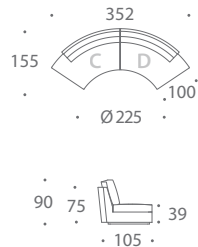

MODULE L

MODULE M

MODULE N

ATLAS

MODULAR SOFAS

Versatile and unique, the round Atlas modular sofa lets you create a large number of configurations. The standard module sizes are best suitable for round coffee tables with diameter of 120 or 135cm. Atlas is also available in bespoke sizes and can be upholstered in any fabric or leather.

COMPOSITION 01

COMPOSITION 02

COMPOSITION 03

COMPOSITION 04

COMPOSITION 05

COMPOSITION 06

COMPOSITION 07

COMPOSITION 08