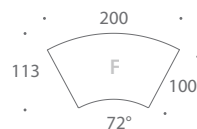

THE SOFA & CHAIR COMPANY
LONDON

ATLAS
MODULAR SOFAS

Versatile and unique, the round Atlas modular sofa lets you create a large number of configurations. The standard module sizes are best suitable for round coffee tables with diameter of 120 or 135cm. Atlas is also available in bespoke sizes and can be upholstered in any fabric or leather.

MODULE E

MODULE F

• 4-5 ROSLIN ROAD,
• LONDON W3 8DH
• 02087528933

www.thesofaandchair.co.uk