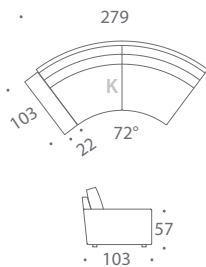

THE SOFA & CHAIR COMPANY
LONDON

MODULE K

ATLAS

MODULAR SOFAS

Versatile and unique, the round Atlas modular sofa lets you create a large number of configurations. The standard module sizes are best suitable for round coffee tables with diameter of 120 or 135cm. Atlas is also available in bespoke sizes and can be upholstered in any fabric or leather.

CREATE YOUR OWN COMPOSITION

USE THE MODULES SHOWN ABOVE

CREATE YOUR OWN COMPOSITION

USE THE MODULES SHOWN ABOVE

• 4-5 ROSLIN ROAD,
• LONDON W3 8DH
• 02087528933

www.thesofaandchair.co.uk