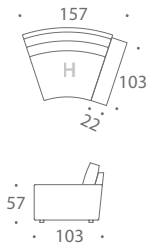

THE SOFA & CHAIR COMPANY
LONDON

MODULE H

ATLAS

MODULAR SOFAS

Versatile and unique, the round Atlas modular sofa lets you create a large number of configurations. The standard module sizes are best suitable for round coffee tables with diameter of 120 or 135cm. Atlas is also available in bespoke sizes and can be upholstered in any fabric or leather.

CREATE YOUR OWN COMPOSITION

USE THE MODULES SHOWN ABOVE

CREATE YOUR OWN COMPOSITION

USE THE MODULES SHOWN ABOVE

• 4-5 ROSLIN ROAD,
• LONDON W3 8DH
• 02087528933

www.thesofaandchair.co.uk