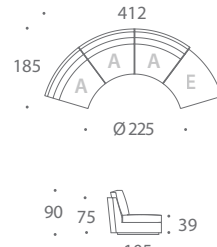

MODULE L

MODULE M

MODULE N

ATLAS

MODULAR SOFAS

Versatile and unique, the round Atlas modular sofa lets you create a large number of configurations. The standard module sizes are best suitable for round coffee tables with diameter of 120 or 135cm. Atlas is also available in bespoke sizes and can be upholstered in any fabric or leather.

COMPOSITION 01

COMPOSITION 02

COMPOSITION 03

COMPOSITION 04

COMPOSITION 05

COMPOSITION 06

COMPOSITION 07

COMPOSITION 08