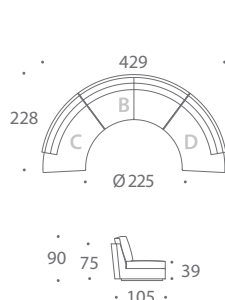

MODULE L

MODULE M

MODULE N

ATLAS

MODULAR SOFAS

Versatile and unique, the round Atlas modular sofa lets you create a large number of configurations. The standard module sizes are best suitable for round coffee tables with diameter of 120 or 135cm. Atlas is also available in bespoke sizes and can be upholstered in any fabric or leather.

COMPOSITION 01

COMPOSITION 02

COMPOSITION 03

COMPOSITION 04

COMPOSITION 05

COMPOSITION 06

COMPOSITION 07

COMPOSITION 08