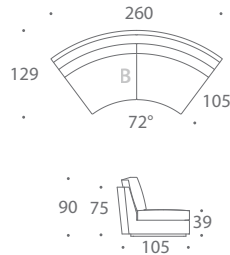

THE SOFA & CHAIR COMPANY
LONDON

ATLAS
MODULAR SOFAS

Versatile and unique, the round Atlas modular sofa lets you create a large number of configurations. The standard module sizes are best suitable for round coffee tables with diameter of 120 or 135cm. Atlas is also available in bespoke sizes and can be upholstered in any fabric or leather.

MODULE B

MODULE E

MODULE F

• 4-5 ROSLIN ROAD,
• LONDON W3 8DH
• 02087528933

www.thesofaandchair.co.uk