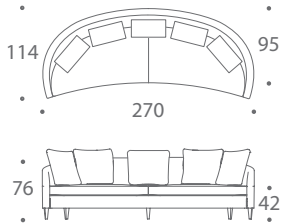

2 scatter cushions

RICHMOND 1.5 SEATER SOFA

3 scatter cushions

RICHMOND 2 SEATER SOFA

3 scatter cushions

RICHMOND 2 SEATER - LARGE

3 scatter cushions

RICHMOND 2.5 SEATER SOFA

4 scatter cushions

RICHMOND 2.5 SEATER - LARGE

4 scatter cushions

RICHMOND 3 SEATER SOFA

4 scatter cushions

RICHMOND 3 SEATER - LARGE

4 scatter cushions

RICHMOND 3.5 SEATER SOFA

5 scatter cushions

RICHMOND 3.5 SEATER - LARGE

5 scatter cushions

RICHMOND 4 SEATER SOFA

• 4-5 ROSLIN ROAD,
• LONDON W3 8DH
• 02087528933

www.thesofoandchair.co.uk