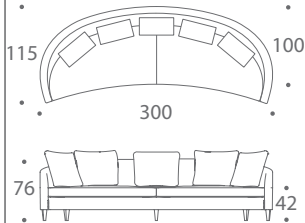

2 scatter cushions

RICHMOND 1.5 SEATER SOFA

3 scatter cushions

RICHMOND 2 SEATER SOFA

3 scatter cushions

RICHMOND 2 SEATER - LARGE

3 scatter cushions

RICHMOND 2.5 SEATER SOFA

4 scatter cushions

RICHMOND 2.5 SEATER - LARGE

4 scatter cushions

RICHMOND 3 SEATER SOFA

4 scatter cushions

RICHMOND 3 SEATER - LARGE

4 scatter cushions

RICHMOND 3.5 SEATER SOFA

5 scatter cushions

RICHMOND 3.5 SEATER - LARGE

5 scatter cushions

RICHMOND 4 SEATER SOFA

• 4-5 ROSLIN ROAD,
• LONDON W3 8DH
• 02087528933

www.thesofoandchair.co.uk