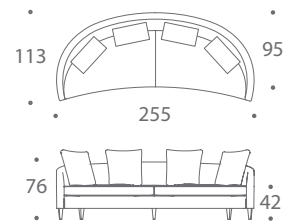

4 scatter cushions

RICHMOND 2.5 SEATER - LARGE

4 scatter cushions

RICHMOND 3 SEATER SOFA

4 scatter cushions

RICHMOND 3 SEATER - LARGE

4 scatter cushions

RICHMOND 3.5 SEATER SOFA

5 scatter cushions

RICHMOND 3.5 SEATER - LARGE

5 scatter cushions

RICHMOND 4 SEATER SOFA

• 4-5 ROSLIN ROAD,
• LONDON W3 8DH
• 02087528933

www.thesofoandchair.co.uk