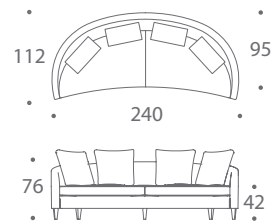

2 scatter cushions

RICHMOND 1.5 SEATER SOFA

3 scatter cushions

RICHMOND 2 SEATER SOFA

3 scatter cushions

RICHMOND 2 SEATER - LARGE

3 scatter cushions

RICHMOND 2.5 SEATER SOFA

4 scatter cushions

RICHMOND 2.5 SEATER - LARGE

4 scatter cushions

RICHMOND 3 SEATER SOFA

4 scatter cushions

RICHMOND 3 SEATER - LARGE

4 scatter cushions

RICHMOND 3.5 SEATER SOFA

5 scatter cushions

RICHMOND 3.5 SEATER - LARGE

5 scatter cushions

RICHMOND 4 SEATER SOFA

• 4-5 ROSLIN ROAD,
• LONDON W3 8DH
• 02087528933

www.thesofoandchair.co.uk