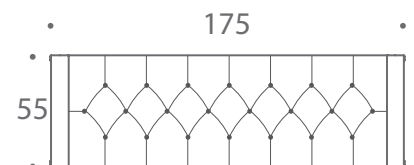

DEENA BENCH 04

• 4-5 ROSLIN ROAD,
• LONDON W3 8DH
• 02087528933

www.thesofaandchair.co.uk