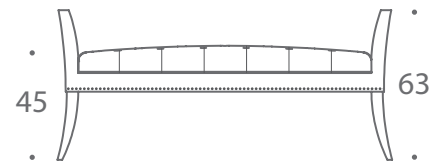

DEENA BENCH 02