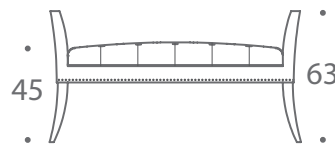

THE SOFA & CHAIR COMPANY
LONDON

DEENA

STOOLS & BENCHES

The Deena has a refined style that carries a deep buttoned seat. This elegant bench is detailed with piping and a fine row of studs. Deena looks fantastic in plain fabric but the deep buttoning really comes to life when fabric has lustre or character.