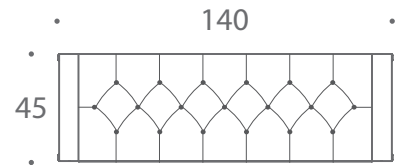

DEENA BENCH 02