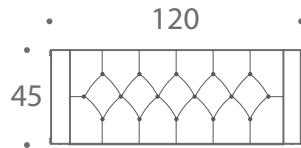

THE SOFA & CHAIR COMPANY
LONDON

DEENA

STOOLS & BENCHES

The Deena has a refined style that carries a deep buttoned seat. This elegant bench is detailed with piping and a fine row of studs. Deena looks fantastic in plain fabric but the deep buttoning really comes to life when fabric has lustre or character.