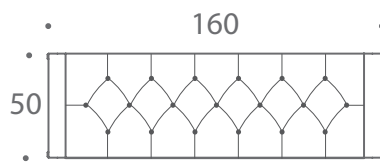

DEENA BENCH 03