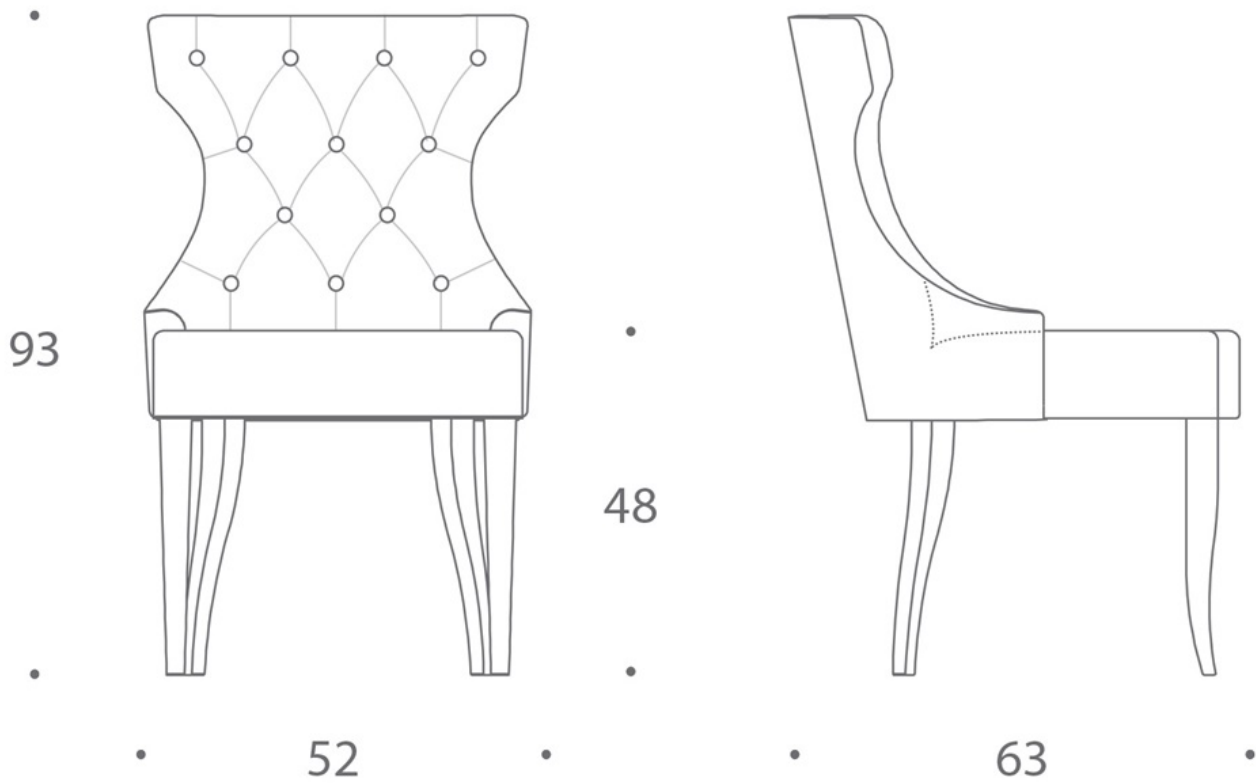

THE SOFA & CHAIR COMPANY
LONDON

PIPING

GUINEA | DINING CHAIRS | DINING CHAIR - PIPING

Dimensions: W:52cm / D:63cm / H:93cm SH:48cm
Fabric Required: Plain:2m / Pattern:2.4m / Velvet:2m / Leather:2.8sqm
Product Code: ST-GUIN-DIN