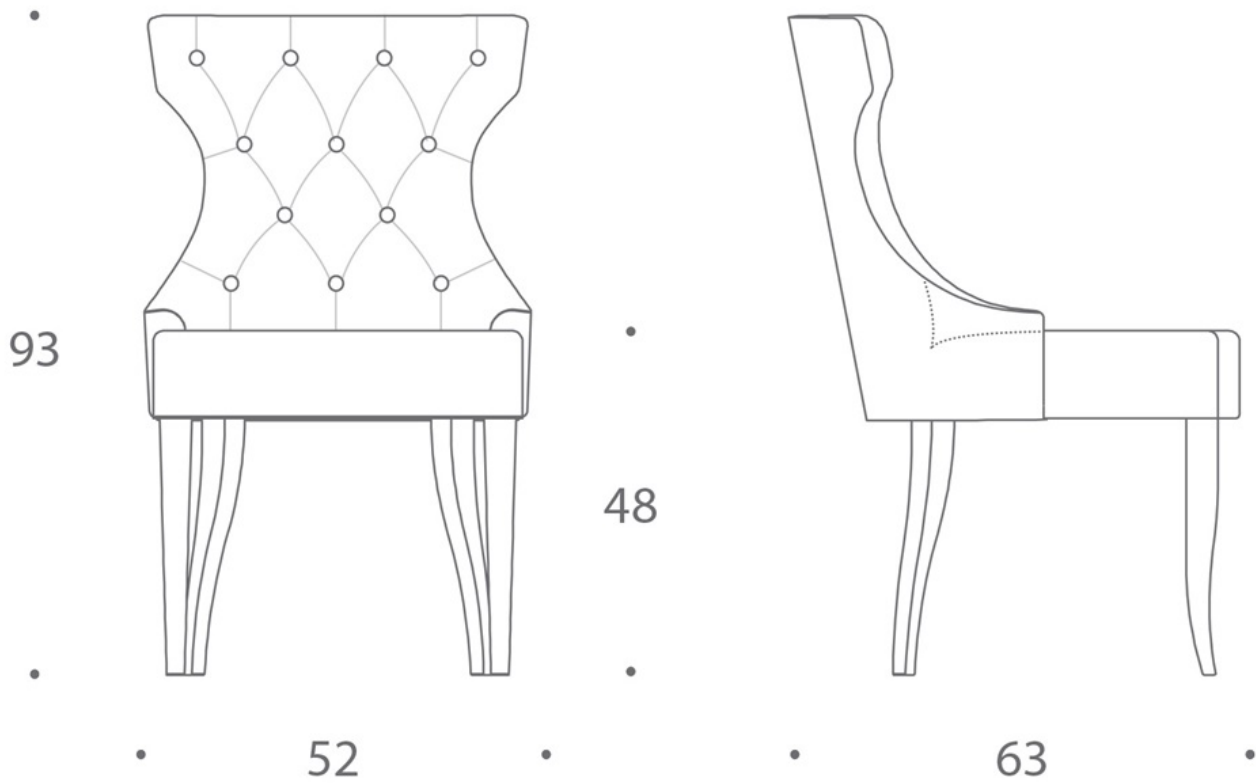

## PIPING

### GUINEA | DINING CHAIRS | DINING CHAIR - PIPING

Dimensions: W:52cm / D:63cm / H:93cm SH:48cm  
Fabric Required: Plain:2m / Pattern:2.4m / Velvet:2m / Leather:2.8sqm  
Product Code: ST-GUIN-DIN