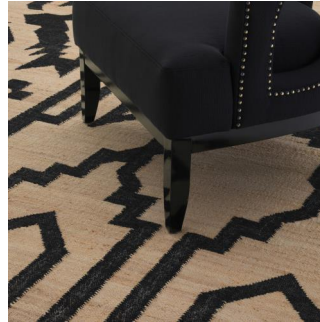

## SPECIFICATION SHEET

<b>Item no.</b>	111710
<b>Item description</b>	Carpet Alhambra natural/ black 300 x 400 cm
<b>Category</b>	Accessories
<b>Type</b>	Carpets
<b>Country of origin</b>	India

### SPECIFICATIONS

<b>Finish(es)/colour(s)</b>	Natural & black   Hand woven   70% jute   30% wool
<b>Suitable for</b>	Indoor use/dry locations only