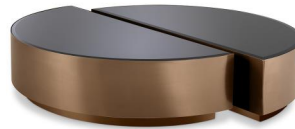

E I C H H O L T Z

SPECIFICATION SHEET

Item no.	113932
Item description	Coffee Table Astra brushed copper finish set of 2
Category	Tables
Type	Coffee tables
Country of origin	China

ITEM MEASUREMENTS

Dimensions (cm)	120 x 60,5 x H. 29 cm
Dimensions (inch)	47.24" x 23.82" x 11.42" H
Glass thickness (mm)	12
Glass thickness (inch)	0,472

SPECIFICATIONS

Material(s)	113932A: Stainless steel 113932B: Glass
Finish(es)/colour(s)	Brushed copper finish black bevelled glass
Suitable for	Indoor use/dry locations only
Assembly	No assembly required

PACKAGE INFORMATION (MTR/KG)

113932A - Coffee Table Astra brushed copper finish S/2-Tables - 1pc(s)

Package measurements	1,23 x 1,23 x 0,31
Volume	0,4690
Gross weight (kg)	44,00

113932B - Coffee Table Astra brushed copper finish-Glass S/2 - 1pc(s)