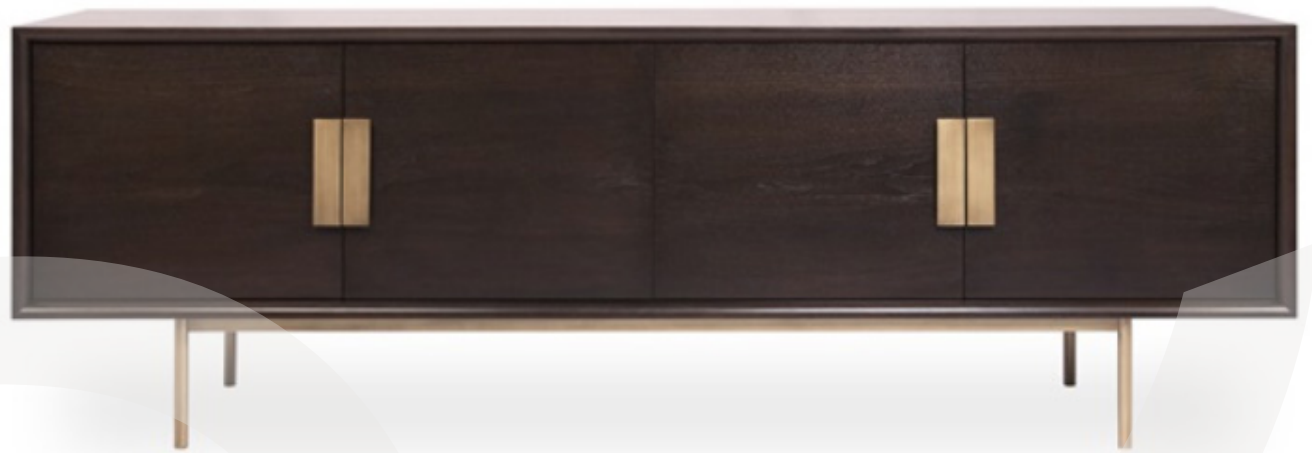

LIVING FURNITURE

ASCOT

THE SOFA & CHAIR COMPANY

LONDON

METAL FINISHES

HAVANA - ND

WALNUT - NH

METAL FINISHES

ANITQUE
BRONZE (MG)

BLACK CHROME
(CN)

ASCOT SIDEBOARD

MR-ASCO-CAB-001-001 W240 x D55 x H80

SUPPLIER: Italian

BESPOKE: No bespoke dimensions

LEAD TIME: 9 Weeks*

*Lead times may vary, particularly during Summer & Christmas shut down periods.