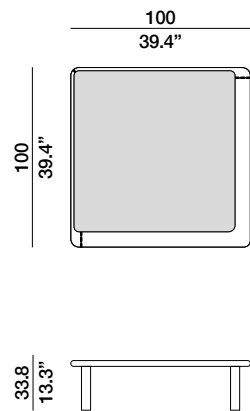

edge design marco fumagalli 2020

Table top with continuous edge covered in leather; top central part available in either smoked glass or ceramic material (with Marquinia Black or Calacatta White finish). Legs in solid wood, lacquered with metal-grey finish. The legs are in glossy titanium painted wood with a leather insert.

Cornice top rivestita in pelle, parte centrale in vetro fumé o in materiale ceramico con finitura Marquinia Black o Calacatta Bianco. I piedi sono in legno verniciato color titanio lucido con profilo frontale in pelle abbinata alla cornice top.

TQG