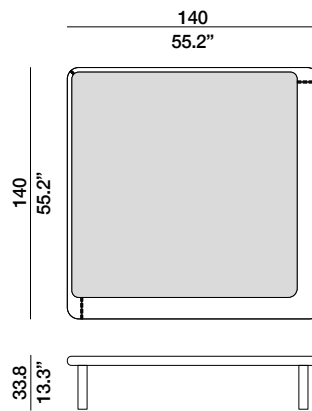

edge design marco fumagalli 2020

Table top with continuous edge covered in leather; top central part available in either smoked glass or ceramic material (with Marquinia Black or Calacatta White finish). Legs in solid wood, lacquered with metal-grey finish. The legs are in glossy titanium painted wood with a leather insert.

Cornice top rivestita in pelle, parte centrale in vetro fumé o in materiale ceramico con finitura Marquinia Black o Calacatta Bianco. I piedi sono in legno verniciato color titanio lucido con profilo frontale in pelle abbinata alla cornice top.

TQP

TR