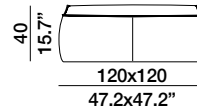

soft design studio tecnico cierre 2014

Parallelepiped-shaped ottoman filled with expanded polyurethane foam that is covered with sterilized hypoallergenic goose-down.
Parallelepipedo in poliuretano espanso ricoperto in piuma d'oca sterilizzata anallergica.

P

P80

PGR

PRG