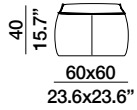

soft design studio tecnico cierre 2014

Parallelepiped-shaped ottoman filled with expanded polyurethane foam that is covered with sterilized hypoallergenic goose-down.
Parallelepipedo in poliuretano espanso ricoperto in piuma d'oca sterilizzata anallergica.

P