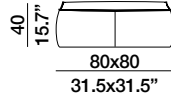

soft design studio tecnico cierre 2014

Parallelepiped-shaped ottoman filled with expanded polyurethane foam that is covered with sterilized hypoallergenic goose-down.
Parallelepipedo in poliuretano espanso ricoperto in piuma d'oca sterilizzata anallergica.

P

P80

PGR

PRG