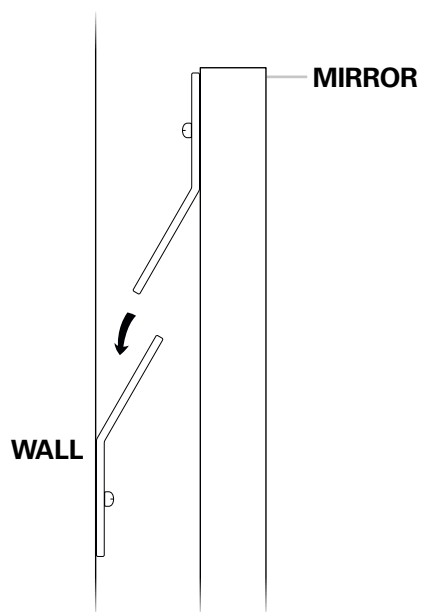

E I C H H O L T Z

104720 MIRROR GLASS

ASSEMBLY INSTRUCTION

1

2

BACK SIDE MIRROR

3

4