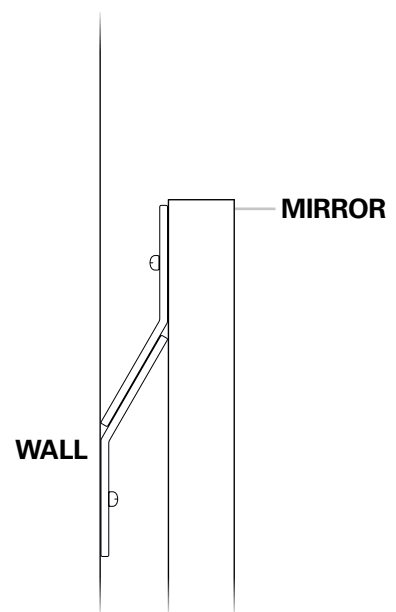

E I C H H O L T Z

104434 MIRROR GLASS

ASSEMBLY INSTRUCTION

1

2

BACK SIDE MIRROR

3

4