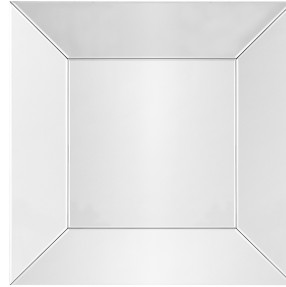

## SPECIFICATION SHEET

<b>Item no.</b>	104434
<b>Item description</b>	Mirror Domenico 80 x 220 cm
<b>Category</b>	Mirrors
<b>Type</b>	Wall mirrors
<b>Country of origin</b>	India

### SPECIFICATIONS

<b>Material(s)</b>	MDF   Mirror glass
<b>Finish(es)/colour(s)</b>	Bevelled mirror glass
<b>Suitable for</b>	Indoor use/dry locations only
<b>Mirror hanging system</b>	French cleat, horizontal & vertical

### PACKAGE INFORMATION (MTR/KG)

<b>Package measurements</b>	2,35 x 1,075 x 0,2
<b>Volume</b>	0,5053
<b>Gross weight (kg)</b>	80,00

E I C H H O L T Z

104434 MIRROR GLASS

ASSEMBLY INSTRUCTION

1

2

**BACK SIDE MIRROR**

## SPECIFICATION SHEET

<b>Item no.</b>	104720
<b>Item description</b>	Mirror Domenico 100 x 100 cm
<b>Category</b>	Mirrors
<b>Type</b>	Wall mirrors
<b>Country of origin</b>	India