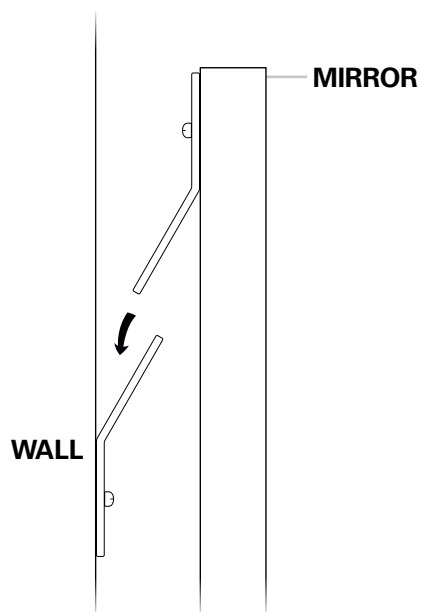

E I C H H O L T Z

104434 MIRROR GLASS

ASSEMBLY INSTRUCTION

1

2

BACK SIDE MIRROR

3

4