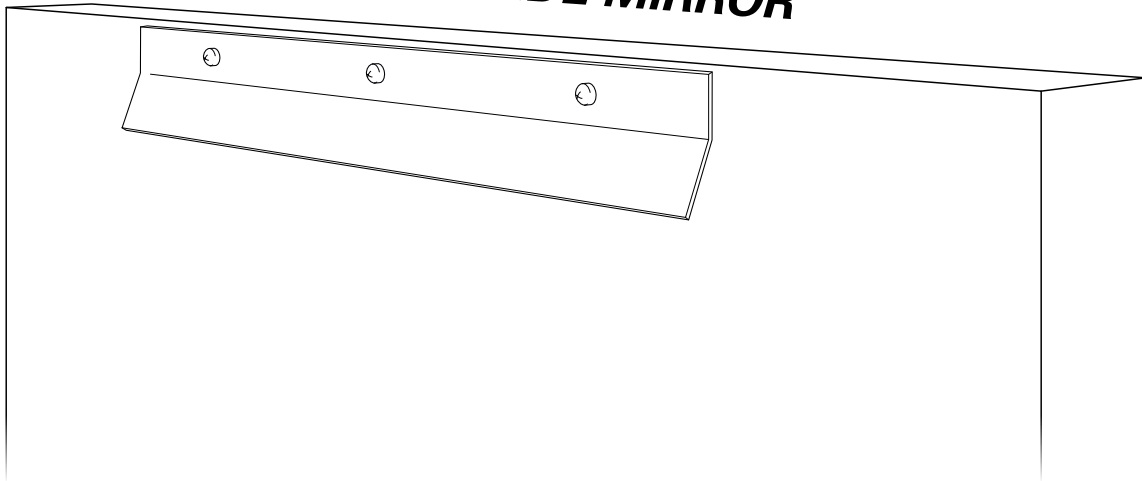

### ITEM MEASUREMENTS

<b>Dimensions (cm)</b>	80 x 220 x D. 5 cm
<b>Dimensions (inch)</b>	31.5" x 86.61" x 1.97" D
<b>Net weight (kg)</b>	70

### ITEM MEASUREMENTS

<b>Dimensions (cm)</b>	100 x 100 x D. 5 cm
<b>Dimensions (inch)</b>	39.37" x 39.37" x 1.97" D
<b>Net weight (kg)</b>	25

### SPECIFICATIONS

<b>Material(s)</b>	MDF   Mirror glass
<b>Finish(es)/colour(s)</b>	Bevelled mirror glass
<b>Suitable for</b>	Indoor use/dry locations only
<b>Mirror hanging system</b>	French cleat, horizontal

### PACKAGE INFORMATION (MTR/KG)

<b>Package measurements</b>	1,12 x 1,13 x 0,145
<b>Volume</b>	0,1835
<b>Gross weight (kg)</b>	28,20

E I C H H O L T Z

104720 MIRROR GLASS

ASSEMBLY INSTRUCTION

1

2

**BACK SIDE MIRROR**