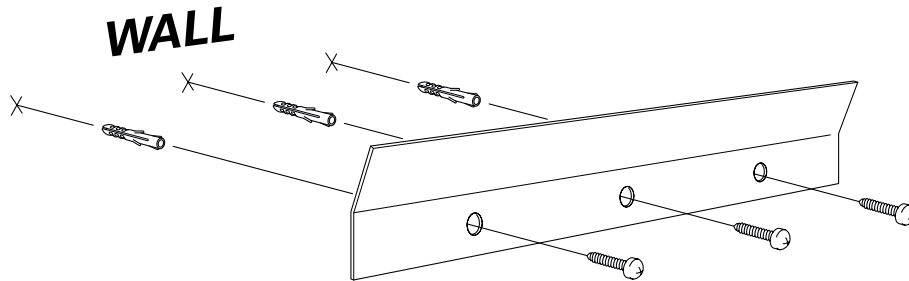

### PACKAGE INFORMATION (MTR/KG)

<b>Package measurements</b>	1,12 x 1,13 x 0,145
<b>Volume</b>	0,1835
<b>Gross weight (kg)</b>	28,20

E I C H H O L T Z

104720 MIRROR GLASS

ASSEMBLY INSTRUCTION

1

2

**BACK SIDE MIRROR**