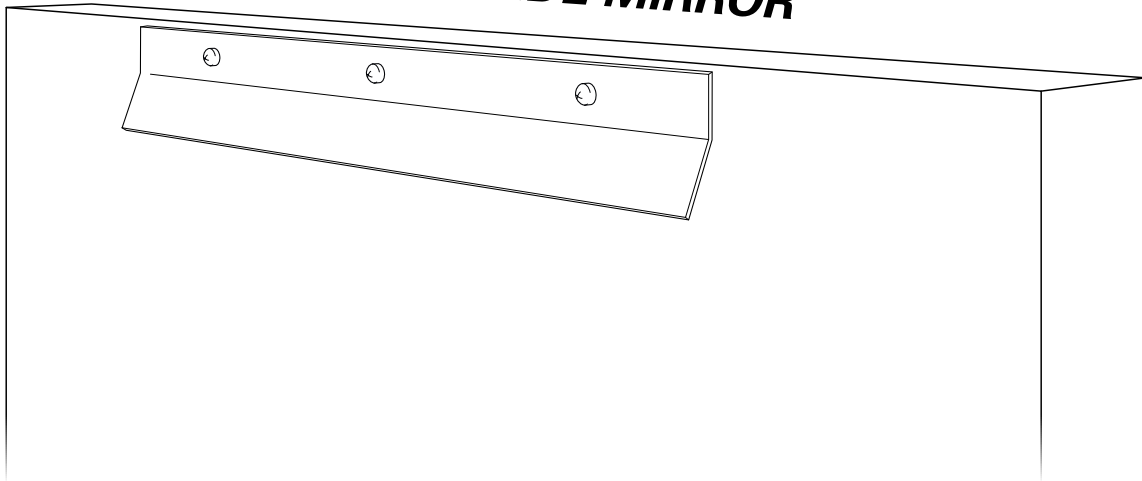

### ITEM MEASUREMENTS

<b>Dimensions (cm)</b>	80 x 220 x D. 5 cm
<b>Dimensions (inch)</b>	31.5" x 86.61" x 1.97" D
<b>Net weight (kg)</b>	70

### PACKAGE INFORMATION (MTR/KG)

<b>Package measurements</b>	2,35 x 1,075 x 0,2
<b>Volume</b>	0,5053
<b>Gross weight (kg)</b>	80,00

E I C H H O L T Z

104434 MIRROR GLASS

ASSEMBLY INSTRUCTION

1

2

**BACK SIDE MIRROR**

## SPECIFICATION SHEET

<b>Item no.</b>	104720
<b>Item description</b>	Mirror Domenico 100 x 100 cm
<b>Category</b>	Mirrors
<b>Type</b>	Wall mirrors
<b>Country of origin</b>	India

### ITEM MEASUREMENTS

<b>Dimensions (cm)</b>	100 x 100 x D. 5 cm
<b>Dimensions (inch)</b>	39.37" x 39.37" x 1.97" D
<b>Net weight (kg)</b>	25