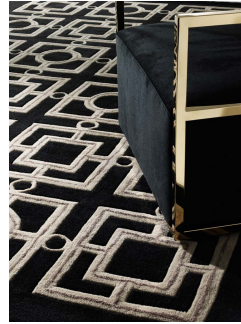

E I C H H O L T Z

SPECIFICATION SHEET

Item no.	109767
Item description	Carpet Evans black 2x3m
Category	Accessories
Type	Carpets
Country of origin	India

ITEM MEASUREMENTS

Dimensions (cm)	200 x 300 cm
Dimensions (inch)	78.74" x 118.11"
Net weight (kg)	27

SPECIFICATIONS

Carpet backing	Cotton | polyester | latex
Finish(es)/colour(s)	Black | off-white | taupe | Hand tufted | 85% New Zealand wool pile | 15% viscose pile
Suitable for	Indoor use/dry locations only

PACKAGE INFORMATION (MTR/KG)

Package measurements	2,07 x 0,26 x 0,26
Volume	0,1399
Gross weight (kg)	27,40