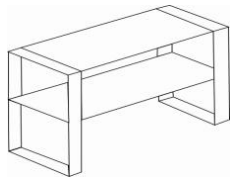

HIRST CONSOLE (with Shelf)

W120 x D40 x H74

W140 x D40 x H74

GLASS TOP FINISHES (+£)

SPECIAL GLASS FINISHES

TELA SYNT

DUNE ORO

ALTERNATIVE DESIGNS