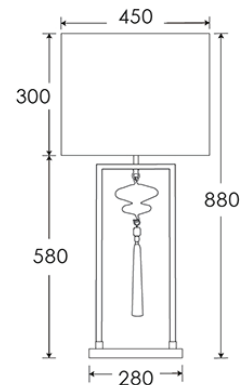

HEATHFIELD & CO

PRODUCT SPECIFICATION SHEET

Table Lamp | CONSTANCE OPAL JADE & SEA JADE

LAMP BASE

Material: Metal & Glass
Finish shown: Polished Nickel & Opal Jade
Code: TL-CONS-PLNL-OPJD-SJD

TASSEL

Complete with Sea Jade tassel

LAMPSHADE AS SHOWN

18" Oval in Dark Teal Satin
Shade code: SH-18-OVAL
Shade lining: White PVC

FLEX

1.5 metres of Old Silver twisted flex. Alternative colours can be specified from our collection.

SWITCHING & PLUG

Black 13 AMP UK plug & inline switch.
Alternative plug types available.

BASE WEIGHT

3.0 kg approx.

LAMPING

1 x E27 Lampholder - 60W max. LED bulb recommended.

WARRANTY

12 Months

FINISHING NOTE

All metalwork is handcrafted and may vary from piece to piece with slight variation in finish and detailing.

CLEANING INSTRUCTIONS

The finishes on this luminaire only require regular cleaning with a soft dry duster. Abrasive or chemical cleaners may harm the finish and should not be used. Shade to be dusted with a clean dry cloth.

Dimensions in mm and approximate

H&CO

Decorative lighting
for beautiful spaces

www.heathfield.co.uk | +44 (0) 1732 350450 | sales@heathfield.co.uk

Unit 1, Priory Road, Tonbridge, Kent, TN9 2AF, United Kingdom