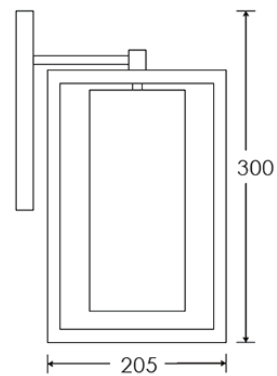

HEATHFIELD & CO

PRODUCT SPECIFICATION SHEET

Wall Light | DERWENT NICKEL

WALL LIGHT

Material: Metal
Finish shown: Nickel
Code: WL-DERW-PLNL

LAMPSHADE AS SHOWN

4" Tall Drum Herb Silk
Shade code: SH-04-TLDR
Shade lining: White PVC

SWITCHING & PLUG

Hardwired

WEIGHT

1.3 kg approx.

LAMPING

1 x E14 Lampholder - 25W max. LED bulb recommended.

FIXING NOTE

It is the buyer's responsibility to ensure that suitable fixings are used.

WARRANTY

12 Months

FINISHING NOTE

All metalwork is handcrafted and may vary from piece to piece with slight variation in finish and detailing.

CLEANING INSTRUCTIONS

The finishes on this luminaire only require regular cleaning with a soft dry duster. Abrasive or chemical cleaners may harm the finish and should not be used. Shade to be dusted with a clean dry cloth.

Dimensions in mm and approximate

H&CO

Decorative lighting
for beautiful spaces

www.heathfield.co.uk | + 44 (0) 1732 350450 | sales@heathfield.co.uk
Unit 1, Priory Road, Tonbridge, Kent, TN9 2AF, United Kingdom

This specification is subject to our standard Terms & Conditions, a copy of which can be found at heathfield.co.uk
© 2020 Heathfield & Co. All rights reserved.