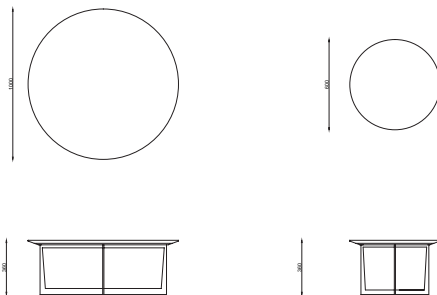

Collection 01
Illuminizer

An exercise in harmony inducing an extraordinary mixture of calmness and elation. Accepting our dark intrinsic inclination towards excess while allowing the gilded strife towards moderation to course through our veins.