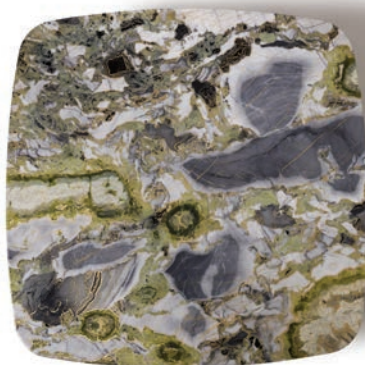

Collection 01  
Midas Highway

Midas Highway **SP-BS-G-110**

*A robust yet elegant, rounded square table. Hand-crafted, combining Blue Marble from Spain etched with the Spider technique. Adorned with inlaid veins of Gold Metal Leaf. Resting on a solid black sand base.*

**DIMENSIONS**

**D** 110X110cm **H** 36cm

**MATERIALS**

**MARBLE TOP** Blue Star Spider / Gold Metal Leaf  
**METAL BASE** Black Sand

Midas Highway **IG-N-110**

**DIMENSIONS**

**D** 110X110cm **H** 36cm

**MATERIALS**

**MARBLE TOP** Invisible Grey / Natural  
**METAL BASE** Black Sand

Midas Highway **SP-IG-G-110**

**DIMENSIONS**

**D** 110X110cm **H** 36cm

**MATERIALS**

**MARBLE TOP** Invisible Grey Spider / Gold Metal Leaf  
**METAL BASE** Brushed Bronze

Midas Highway **SP-WB-G-110**

**DIMENSIONS**

**D** 110X110cm **H** 36cm

**MATERIALS**

**MARBLE TOP** White Beauty Spider / Gold Metal Leaf  
**METAL BASE** Brushed Bronze

Collection 01  
Midas Highway

---

**White Beauty Spider**  
*from China*