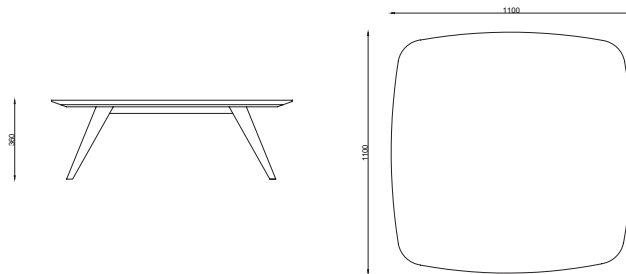

Collection 01  
Midas Highway

Midas Highway **SP-BS-G-110**

*A robust yet elegant, rounded square table. Hand-crafted, combining Blue Marble from Spain etched with the Spider technique. Adorned with inlaid veins of Gold Metal Leaf. Resting on a solid black sand base.*

**DIMENSIONS**

**D** 110X110cm **H** 36cm

**MATERIALS**

**MARBLE TOP** Blue Star Spider / Gold Metal Leaf  
**METAL BASE** Black Sand

Midas Highway **IG-N-110**

**DIMENSIONS**

**D** 110X110cm **H** 36cm

**MATERIALS**

Midas Highway **SP-WB-G-110**

**DIMENSIONS**

**D** 110X110cm **H** 36cm

**MATERIALS**

**MARBLE TOP** White Beauty Spider / Gold Metal Leaf  
**METAL BASE** Brushed Bronze

Collection 01  
Midas Highway

---

**White Beauty Spider**  
*from China*