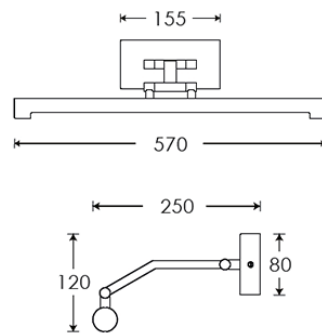

HEATHFIELD & CO

PRODUCT SPECIFICATION SHEET

Wall Light | VITO LARGE CHROME

WALL LIGHT

Material: Metal
Finish shown: Polished Chrome
Code: WL-VITO-CHRO-0000-LRG

SWITCHING & PLUG

Hardwired

WEIGHT

0.9 kg approx.

LAMPING

1 x Warm White LED Strip - 8W w/ acrylic diffuser

FIXING NOTE

It is the buyer's responsibility to ensure that suitable fixings are used.

WARRANTY

12 Months

FINISHING NOTE

Dimensions in mm and approximate
This product is adjustable

H&CO

Decorative lighting
for beautiful spaces

www.heathfield.co.uk | + 44 (0) 1732 350450 | sales@heathfield.co.uk
Unit 1, Priory Road, Tonbridge, Kent, TN9 2AF, United Kingdom