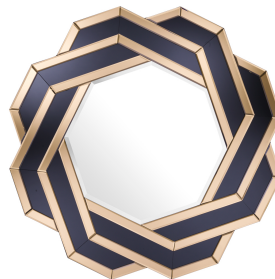

E I C H H O L T Z

SPECIFICATION SHEET

Item no.	110017
Item description	Mirror Mulini 90 x 90 cm
Category	Mirrors
Type	Wall mirrors
Country of origin	China

ITEM MEASUREMENTS

Dimensions (cm)	90 x 90 cm
Dimensions (inch)	35.43" x 35.43"

Net weight (kg)	10
------------------------	----

SPECIFICATIONS

Material(s)	Mirror glass MDF
Finish(es)/colour(s)	Amber mirror glass black mirror glass
Suitable for	Indoor use/dry locations only
Mirror hanging system	French cleat, horizontal