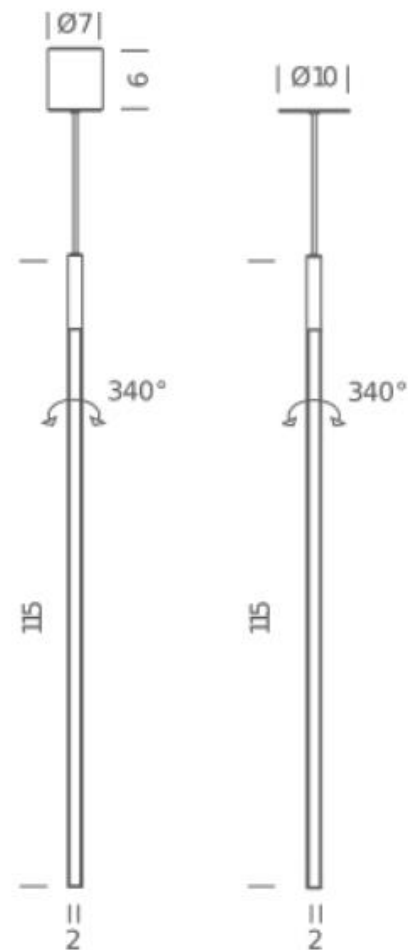

LED 2700K

LAMPING

| | |
|-------------------|---|
| Source | linear LED |
| Total power | 12W |
| Emission | diffused orientable |
| Tension | 110/240V |
| Color temperature | 2700K |
| Luminous flux | 475lm |
| Typ CRI | 85 |
| Energy class | A+ |
| Materials | Aluminium + PC + ABS |
| Notes | cable length max 3m, orientable 360°, side emission |

Codes

LIN LW2 59

Structure/Diffuser

white/white

PACKAGE

Package 01

Dimension: 15x20x130 cm / Gross weight: 2,7 kg

Certificazioni

Codes

LIN LWW 59

Structure/Diffuser

white/white

PACKAGE

Package 01

Dimension: 15x20x130 cm / Gross weight: 2,7 kg

Certificazioni

Codes

LIN LW2 5A

Structure/Diffuser

white/white

PACKAGE

Package 01

Dimension: 15x20x130 cm / Gross weight: 2,7 kg

Certificazioni