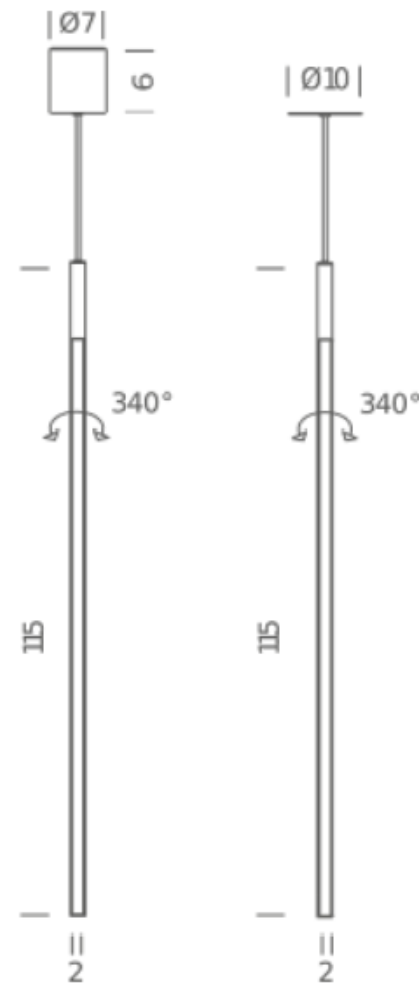

LED 2700K

LAMPING

| | |
|-------------------|---|
| Source | linear LED |
| Total power | 12W |
| Emission | diffused orientable |
| Tension | 110/240V |
| Color temperature | 2700K |
| Luminous flux | 475lm |
| Typ CRI | 85 |
| Energy class | A+ |
| Materials | Aluminium + PC + ABS |
| Notes | cable length max 3m, orientable 360°, side emission |

LED RECESSED 2700K

LAMPING

| | |
|-------------------|--|
| Source | linear LED |
| Total power | 19W |
| Emission | diffused orientable |
| Switching | dimnable 1-10V |
| Tension | 110/240V |
| Color temperature | 2700K |
| Luminous flux | 1125lm |
| Typ CRI | 85 |
| Energy class | A+ |
| Materials | Aluminium + PC + ABS |
| Notes | cable length max 3m, orientable 360°, recessed hole Ø8xHmin 4cm, side emission, DALI version on request |

Codes

LIN LW2 5A

Structure/Diffuser

white/white

PACKAGE

Package 01

Dimension: 15x20x130 cm / Gross weight: 2,7 kg

Certificazioni

LED RECESSED 3000K

LAMPING

| | |
|-------------------|--|
| Source | linear LED |
| Total power | 19W |
| Emission | diffused orientable |
| Switching | dimmable 1-10V |
| Tension | 110/240V |
| Color temperature | 3000K |
| Luminous flux | 1125lm |
| Typ CRI | 85 |
| Energy class | A+ |
| Materials | Aluminium + PC + ABS |
| Notes | cable length max 3m, orientable 360°, recessed hole Ø8xHmin 4cm, side emission, DALI version on request |