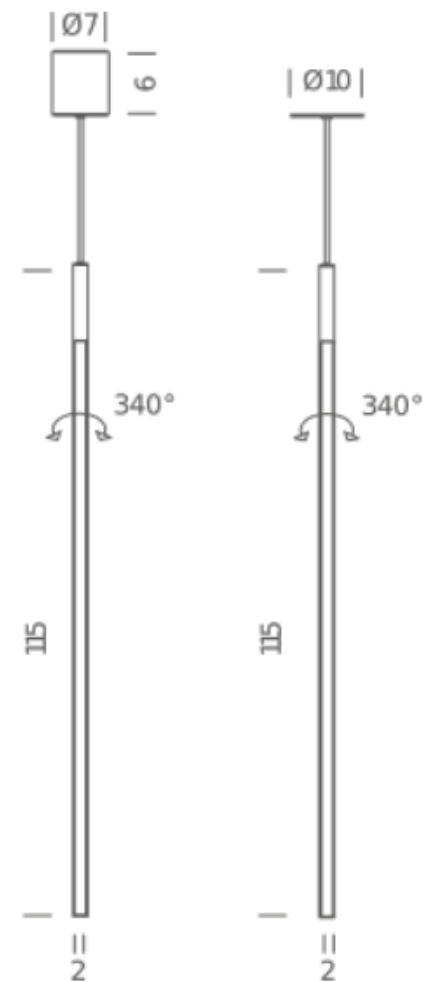

LED 2700K

LAMPING

| | |
|-------------------|---|
| Source | linear LED |
| Total power | 12W |
| Emission | diffused orientable |
| Tension | 110/240V |
| Color temperature | 2700K |
| Luminous flux | 475lm |
| Typ CRI | 85 |
| Energy class | A+ |
| Materials | Aluminium + PC + ABS |
| Notes | cable length max 3m, orientable 360°, side emission |

Codes

LIN LWW 59

Structure/Diffuser

white/white

PACKAGE

Package 01

Dimension: 15x20x130 cm / Gross weight: 2,7 kg

Certificazioni

LED RECESSED 2700K

LAMPING

| | |
|-------------------|--|
| Source | linear LED |
| Total power | 19W |
| Emission | diffused orientable |
| Switching | dimnable 1-10V |
| Tension | 110/240V |
| Color temperature | 2700K |
| Luminous flux | 1125lm |
| Typ CRI | 85 |
| Energy class | A+ |
| Materials | Aluminium + PC + ABS |
| Notes | cable length max 3m, orientable 360°, recessed hole Ø8xHmin 4cm, side emission, DALI version on request |

Codes

LIN LW2 5A

Structure/Diffuser

white/white

PACKAGE

Package 01

Dimension: 15x20x130 cm / Gross weight: 2,7 kg

Certificazioni