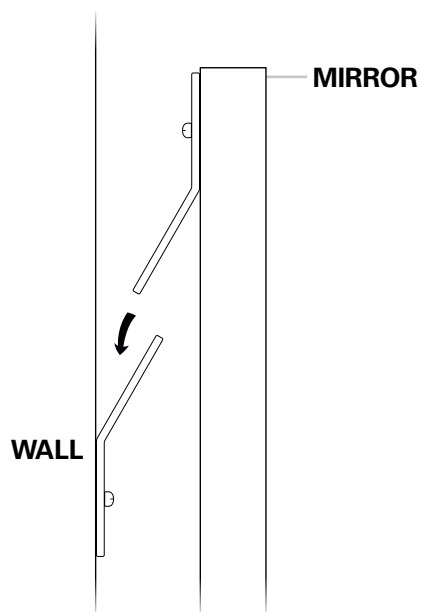

E I C H H O L T Z

25 YEARS OF LUXURY

SPECIFICATION SHEET

Item no.	106135
Item description	Mirror Slim clear mirror glass
Category	Mirrors
Type	Wall mirrors
Country of origin	India

ITEM MEASUREMENTS

Dimensions (cm)	25 x 205 x D. 6 cm
Dimensions (inch)	9.84" x 80.71" x 2.36" D
Net weight (kg)	19

SPECIFICATIONS

Material(s)	MDF Mirror glass
Finish(es)/colour(s)	Mirror glass
Suitable for	Indoor use/dry locations only
Mirror hanging system	French cleat, horizontal & vertical

PACKAGE INFORMATION (MTR/KG)

Package measurements	2,16 x 0,39 x 0,165
Volume	0,1390
Gross weight (kg)	22,60

E I C H H O L T Z

106135 MIRROR SLIM

ASSEMBLY INSTRUCTION

1

2

BACK SIDE MIRROR

3

4

E I C H H O L T Z

25 YEARS OF LUXURY

SPECIFICATION SHEET

Item no.	107283
Item description	Mirror Slender 140 x 25 x 6 cm
Category	Mirrors
Type	Wall mirrors
Country of origin	India

ITEM MEASUREMENTS

Dimensions (cm)	25 x 140 cm
Dimensions (inch)	9.84" x 55.12"
Net weight (kg)	11