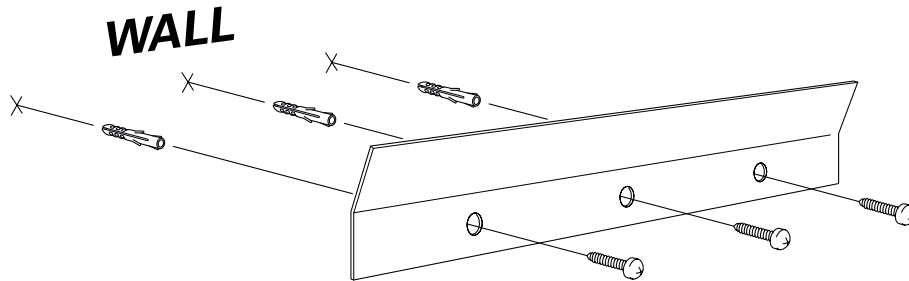

E I C H H O L T Z

25 YEARS OF LUXURY

SPECIFICATION SHEET

Item no.	106135
Item description	Mirror Slim clear mirror glass
Category	Mirrors
Type	Wall mirrors
Country of origin	India

ITEM MEASUREMENTS

Dimensions (cm)	25 x 205 x D. 6 cm
Dimensions (inch)	9.84" x 80.71" x 2.36" D
Net weight (kg)	19

SPECIFICATIONS

Material(s)	MDF Mirror glass
Finish(es)/colour(s)	Mirror glass
Suitable for	Indoor use/dry locations only
Mirror hanging system	French cleat, horizontal & vertical

PACKAGE INFORMATION (MTR/KG)

Package measurements	2,16 x 0,39 x 0,165
Volume	0,1390
Gross weight (kg)	22,60

E I C H H O L T Z

106135 MIRROR SLIM

ASSEMBLY INSTRUCTION

1

2

BACK SIDE MIRROR

3

4

E I C H H O L T Z

25 YEARS OF LUXURY

SPECIFICATION SHEET

Item no.	107283
Item description	Mirror Slender 140 x 25 x 6 cm
Category	Mirrors
Type	Wall mirrors
Country of origin	India

ITEM MEASUREMENTS

Dimensions (cm)	25 x 140 cm
Dimensions (inch)	9.84" x 55.12"
Net weight (kg)	11