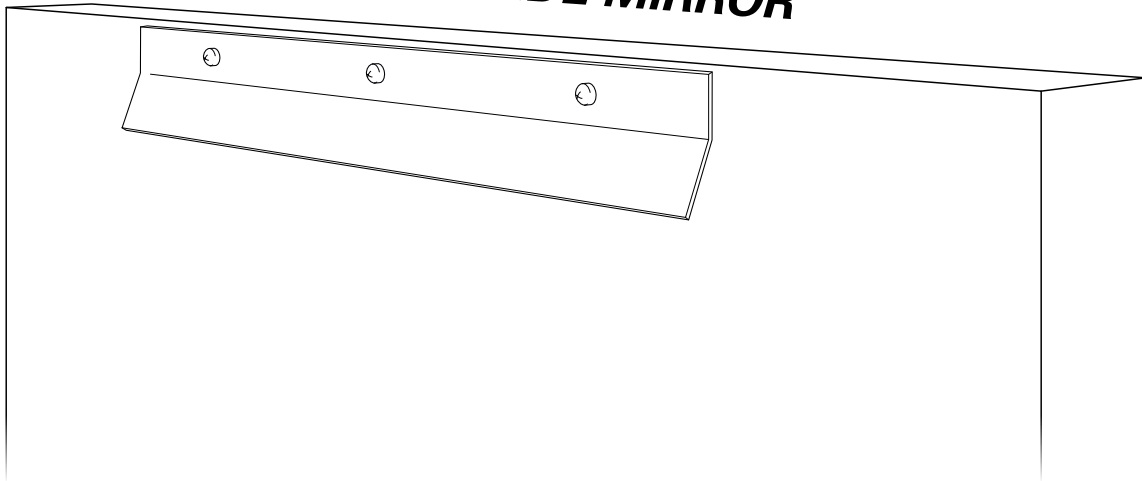

E I C H H O L T Z

25 YEARS OF LUXURY

SPECIFICATION SHEET

Item no.	106135
Item description	Mirror Slim clear mirror glass
Category	Mirrors
Type	Wall mirrors
Country of origin	India

ITEM MEASUREMENTS

Dimensions (cm)	25 x 205 x D. 6 cm
Dimensions (inch)	9.84" x 80.71" x 2.36" D
Net weight (kg)	19

4

E I C H H O L T Z

25 YEARS OF LUXURY

SPECIFICATION SHEET

Item no.	107283
Item description	Mirror Slender 140 x 25 x 6 cm
Category	Mirrors
Type	Wall mirrors
Country of origin	India

ITEM MEASUREMENTS

Dimensions (cm)	25 x 140 cm
Dimensions (inch)	9.84" x 55.12"
Net weight (kg)	11

Package measurements	1,5 x 0,39 x 0,17
Volume	0,0995
Gross weight (kg)	13,60

E I C H H O L T Z

107283 MIRROR SLENDER

ASSEMBLY INSTRUCTION

1

2

BACK SIDE MIRROR

3