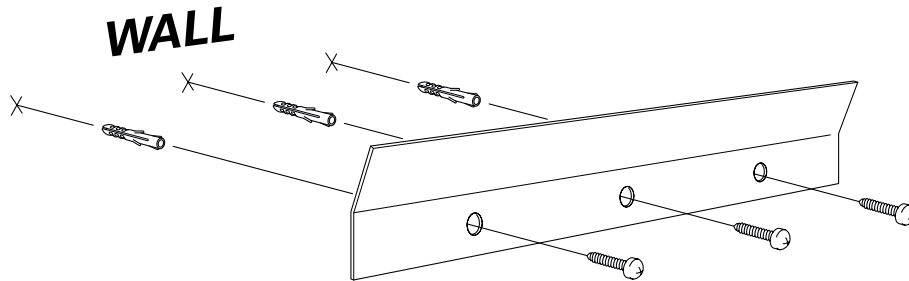

E I C H H O L T Z

25 YEARS OF LUXURY

SPECIFICATION SHEET

Item no.	106135
Item description	Mirror Slim clear mirror glass
Category	Mirrors
Type	Wall mirrors
Country of origin	India

ITEM MEASUREMENTS

Dimensions (cm)	25 x 205 x D. 6 cm
Dimensions (inch)	9.84" x 80.71" x 2.36" D
Net weight (kg)	19

Package measurements	1,5 x 0,39 x 0,17
Volume	0,0995
Gross weight (kg)	13,60

E I C H H O L T Z

107283 MIRROR SLENDER

ASSEMBLY INSTRUCTION

1

2

BACK SIDE MIRROR

3