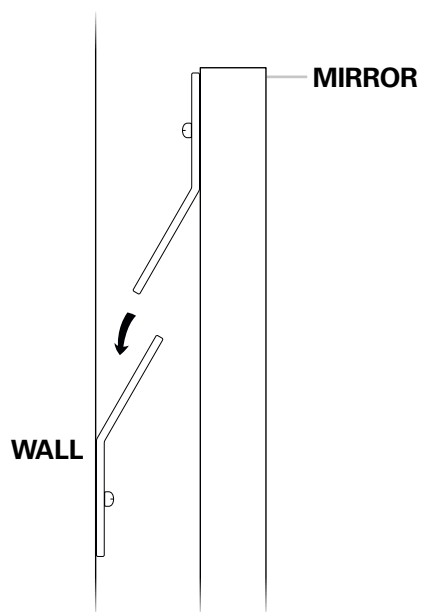

E I C H H O L T Z

25 YEARS OF LUXURY

SPECIFICATION SHEET

Item no.	106135
Item description	Mirror Slim clear mirror glass
Category	Mirrors
Type	Wall mirrors
Country of origin	India

ITEM MEASUREMENTS

Dimensions (cm)	25 x 205 x D. 6 cm
Dimensions (inch)	9.84" x 80.71" x 2.36" D
Net weight (kg)	19

4

E I C H H O L T Z

25 YEARS OF LUXURY

SPECIFICATION SHEET

Item no.	107283
Item description	Mirror Slender 140 x 25 x 6 cm
Category	Mirrors
Type	Wall mirrors
Country of origin	India

ITEM MEASUREMENTS

Dimensions (cm)	25 x 140 cm
Dimensions (inch)	9.84" x 55.12"
Net weight (kg)	11

SPECIFICATIONS

Material(s)	MDF Mirror glass
Finish(es)/colour(s)	Mirror glass
Suitable for	Indoor use/dry locations only
Mirror hanging system	French cleat, horizontal & vertical

PACKAGE INFORMATION (MTR/KG)

Package measurements	1,5 x 0,39 x 0,17
Volume	0,0995
Gross weight (kg)	13,60

E I C H H O L T Z

107283 MIRROR SLENDER

ASSEMBLY INSTRUCTION

1

2

BACK SIDE MIRROR

3