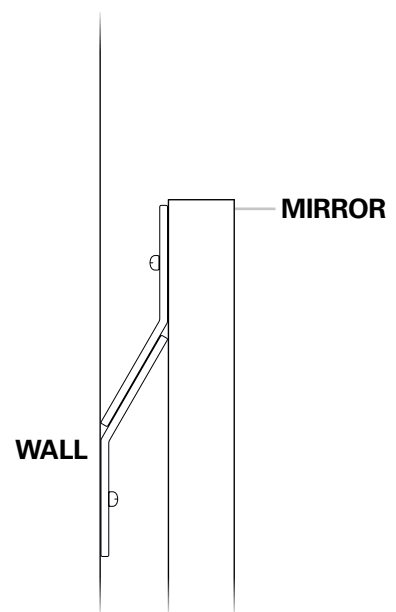

E I C H H O L T Z

25 YEARS OF LUXURY

SPECIFICATION SHEET

Item no.	106135
Item description	Mirror Slim clear mirror glass
Category	Mirrors
Type	Wall mirrors
Country of origin	India

ITEM MEASUREMENTS

Dimensions (cm)	25 x 205 x D. 6 cm
Dimensions (inch)	9.84" x 80.71" x 2.36" D
Net weight (kg)	19

SPECIFICATIONS

Material(s)	MDF Mirror glass
Finish(es)/colour(s)	Mirror glass
Suitable for	Indoor use/dry locations only
Mirror hanging system	French cleat, horizontal & vertical

PACKAGE INFORMATION (MTR/KG)

Package measurements	2,16 x 0,39 x 0,165
Volume	0,1390
Gross weight (kg)	22,60

E I C H H O L T Z

106135 MIRROR SLIM

ASSEMBLY INSTRUCTION

1

2

BACK SIDE MIRROR

3

4

E I C H H O L T Z

25 YEARS OF LUXURY

SPECIFICATION SHEET

Item no.	107283
Item description	Mirror Slender 140 x 25 x 6 cm
Category	Mirrors
Type	Wall mirrors
Country of origin	India

ITEM MEASUREMENTS

Dimensions (cm)	25 x 140 cm
Dimensions (inch)	9.84" x 55.12"
Net weight (kg)	11