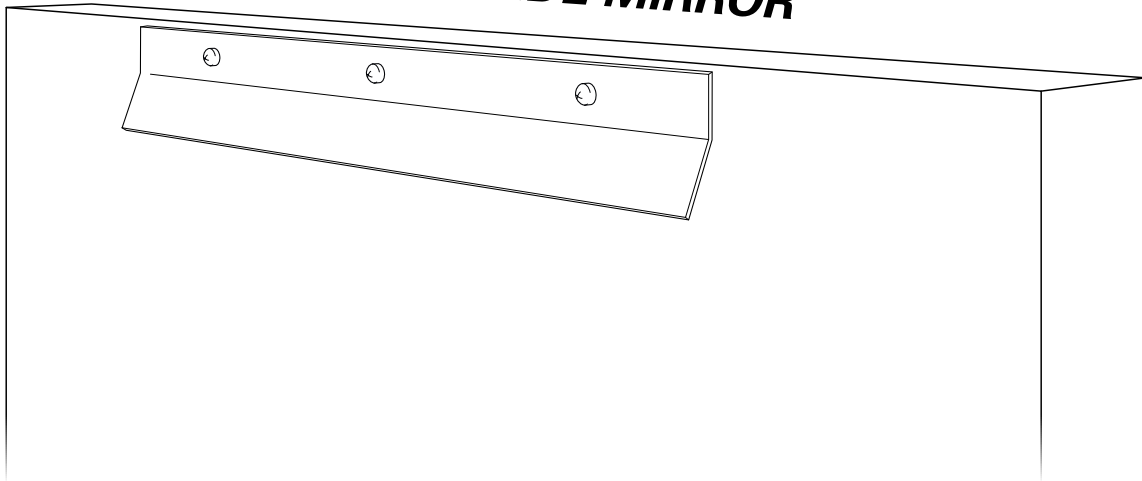

E I C H H O L T Z

25 YEARS OF LUXURY

SPECIFICATION SHEET

Item no.	106135
Item description	Mirror Slim clear mirror glass
Category	Mirrors
Type	Wall mirrors
Country of origin	India

ITEM MEASUREMENTS

Dimensions (cm)	25 x 205 x D. 6 cm
Dimensions (inch)	9.84" x 80.71" x 2.36" D
Net weight (kg)	19

SPECIFICATIONS

Material(s)	MDF Mirror glass
Finish(es)/colour(s)	Mirror glass
Suitable for	Indoor use/dry locations only
Mirror hanging system	French cleat, horizontal & vertical

PACKAGE INFORMATION (MTR/KG)

Package measurements	2,16 x 0,39 x 0,165
Volume	0,1390
Gross weight (kg)	22,60

E I C H H O L T Z

106135 MIRROR SLIM

ASSEMBLY INSTRUCTION

1

2

BACK SIDE MIRROR

3

4

E I C H H O L T Z

25 YEARS OF LUXURY

SPECIFICATION SHEET

Item no.	107283
Item description	Mirror Slender 140 x 25 x 6 cm
Category	Mirrors
Type	Wall mirrors
Country of origin	India

ITEM MEASUREMENTS

Dimensions (cm)	25 x 140 cm
Dimensions (inch)	9.84" x 55.12"
Net weight (kg)	11