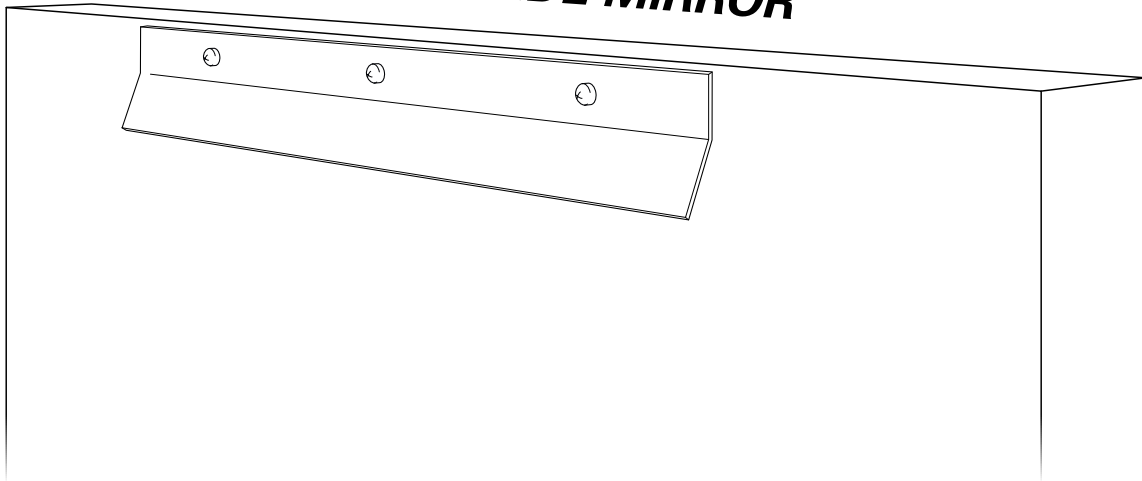

E I C H H O L T Z

25 YEARS OF LUXURY

SPECIFICATION SHEET

Item no.	105925
Item description	Mirror Ventura
Category	Mirrors
Type	Wall mirrors
Country of origin	India

ITEM MEASUREMENTS

Dimensions (cm)	60 x 60 x D. 6 cm
Dimensions (inch)	23.62" x 23.62" x 2.36" D
Net weight (kg)	10

SPECIFICATIONS

Material(s)	Stainless steel Mirror glass MDF
Finish(es)/colour(s)	Nickel finish bevelled mirror glass
Suitable for	Indoor use/dry locations only
Mirror hanging system	French cleat, horizontal

PACKAGE INFORMATION (MTR/KG)

Package measurements	0,7 x 0,72 x 0,15
Volume	0,0756
Gross weight (kg)	12,80

E I C H H O L T Z

105925 MIRROR VENTURA

ASSEMBLY INSTRUCTION

1

2

BACK SIDE MIRROR