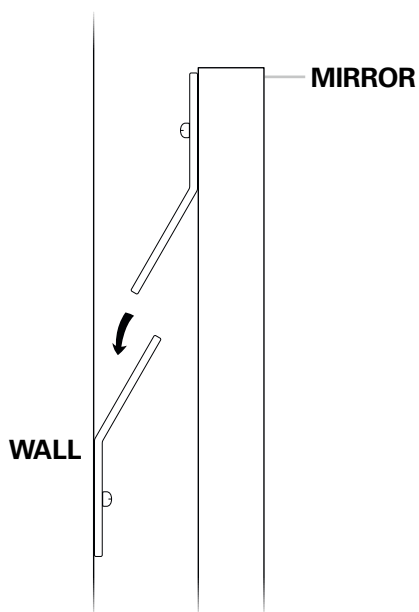

E I C H H O L T Z

105925 MIRROR VENTURA

ASSEMBLY INSTRUCTION

1

2

BACK SIDE MIRROR

3

4