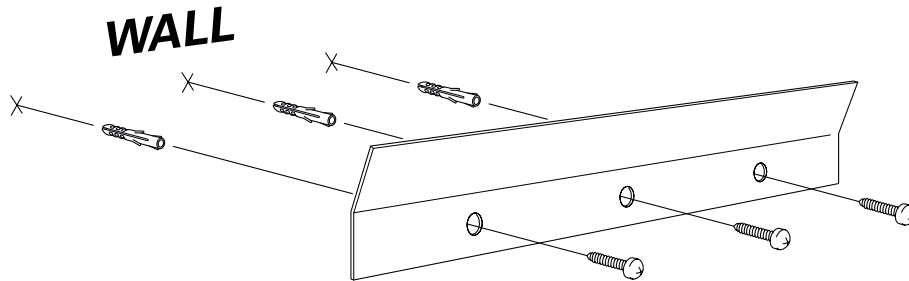

E I C H H O L T Z

25 YEARS OF LUXURY

SPECIFICATION SHEET

Item no.	105925
Item description	Mirror Ventura
Category	Mirrors
Type	Wall mirrors
Country of origin	India

ITEM MEASUREMENTS

Dimensions (cm)	60 x 60 x D. 6 cm
Dimensions (inch)	23.62" x 23.62" x 2.36" D
Net weight (kg)	10

SPECIFICATIONS

Material(s)	Stainless steel Mirror glass MDF
Finish(es)/colour(s)	Nickel finish bevelled mirror glass
Suitable for	Indoor use/dry locations only
Mirror hanging system	French cleat, horizontal

PACKAGE INFORMATION (MTR/KG)

Package measurements	0,7 x 0,72 x 0,15
Volume	0,0756
Gross weight (kg)	12,80

E I C H H O L T Z

105925 MIRROR VENTURA

ASSEMBLY INSTRUCTION

1

2

BACK SIDE MIRROR