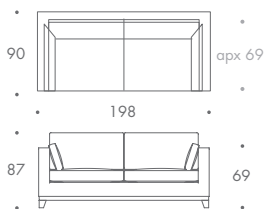

THE SOFA & CHAIR COMPANY  
LONDON

ARMCHAIR

1.5 SEATER

2 SEATER

2.5 SEATER

3 SEATER

3.5 SEATER

STOOL 01

## BALTHUS

ARMCHAIR	90 W x 90 D x 87 H
1.5 SEATER	138 W x 90 D x 87 H
2 SEATER	178 W x 90 D x 87 H
2.5 SEATER	198 W x 90 D x 87 H
3 SEATER	220 W x 90 D x 87 H
3.5 SEATER	250 W x 90 D x 87 H
STOOL 01	75 W x 65 D x 42 H
STOOL 02	78 W x 78 D x 42 H
STOOL 03	88 W x 88 D x 42 H

### Seat Dimensions

APPROXIMATE ARM WIDTH - 13

ALL MODELS ARE FULLY CUSTOMISABLE IN A RANGE OF FABRICS, LEATHERS AND FINISHES. CONTACT ONE OF OUR SALES ADVISORS TO DISCUSS YOUR REQUIREMENTS.

© THE SOFA AND CHAIR COMPANY LTD.