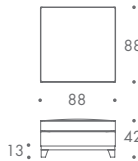

STOOL 03

BALTHUS

ARMCHAIR	90 W x 90 D x 87 H
1.5 SEATER	138 W x 90 D x 87 H
2 SEATER	178 W x 90 D x 87 H
2.5 SEATER	198 W x 90 D x 87 H
3 SEATER	220 W x 90 D x 87 H
3.5 SEATER	250 W x 90 D x 87 H
STOOL 01	75 W x 65 D x 42 H
STOOL 02	78 W x 78 D x 42 H
STOOL 03	88 W x 88 D x 42 H