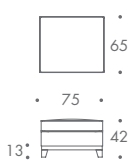

THE SOFA & CHAIR COMPANY  
LONDON

ARMCHAIR

1.5 SEATER

2 SEATER

2.5 SEATER

3 SEATER

3.5 SEATER

STOOL 01

## BALTHUS

ARMCHAIR	90 W x 90 D x 87 H
1.5 SEATER	138 W x 90 D x 87 H
2 SEATER	178 W x 90 D x 87 H
2.5 SEATER	198 W x 90 D x 87 H
3 SEATER	220 W x 90 D x 87 H
3.5 SEATER	250 W x 90 D x 87 H
STOOL 01	75 W x 65 D x 42 H
STOOL 02	78 W x 78 D x 42 H
STOOL 03	88 W x 88 D x 42 H