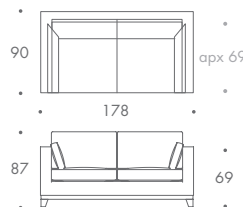

BALTHUS

Balthus

Sleek and sophisticated by design, Balthus is a worthy addition to any interior. The sumptuous foam-wrapped feather and down seat and back cushions provide a luxurious and relaxing seating experience. An elegant show-wood plinth accentuates the beauty of the design. The range comprises sofas, armchairs, stools and 12 different variations of corner unit.

THE SOFA & CHAIR COMPANY
LONDON

2 SEATER

BALTHUS

ARMCHAIR	90 W x 90 D x 87 H
1.5 SEATER	138 W x 90 D x 87 H
2 SEATER	178 W x 90 D x 87 H
2.5 SEATER	198 W x 90 D x 87 H
3 SEATER	220 W x 90 D x 87 H
3.5 SEATER	250 W x 90 D x 87 H
STOOL 01	75 W x 65 D x 42 H
STOOL 02	78 W x 78 D x 42 H
STOOL 03	88 W x 88 D x 42 H

Seat Dimensions

APPROXIMATE ARM WIDTH - 13

ALL MODELS ARE FULLY CUSTOMISABLE IN A RANGE OF FABRICS, LEATHERS AND FINISHES. CONTACT ONE OF OUR SALES ADVISORS TO DISCUSS YOUR REQUIREMENTS.

© THE SOFA AND CHAIR COMPANY LTD.

4-5 ROSLIN ROAD
LONDON W3 8DH
0208 993 4415

www.thesofaandchair.co.uk