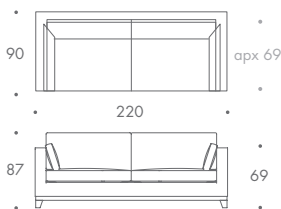

THE SOFA & CHAIR COMPANY  
LONDON

ARMCHAIR

1.5 SEATER

2 SEATER

2.5 SEATER

3 SEATER

3.5 SEATER

STOOL 01

## BALTHUS

ARMCHAIR	90 W x 90 D x 87 H
1.5 SEATER	138 W x 90 D x 87 H
2 SEATER	178 W x 90 D x 87 H
2.5 SEATER	198 W x 90 D x 87 H
3 SEATER	220 W x 90 D x 87 H
3.5 SEATER	250 W x 90 D x 87 H
STOOL 01	75 W x 65 D x 42 H
STOOL 02	78 W x 78 D x 42 H
STOOL 03	88 W x 88 D x 42 H

### Seat Dimensions

APPROXIMATE ARM WIDTH - 13

ALL MODELS ARE FULLY CUSTOMISABLE IN A RANGE OF FABRICS, LEATHERS AND FINISHES. CONTACT ONE OF OUR SALES ADVISORS TO DISCUSS YOUR REQUIREMENTS.

© THE SOFA AND CHAIR COMPANY LTD.