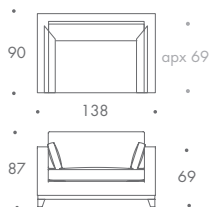

THE SOFA & CHAIR COMPANY  
LONDON

ARMCHAIR

1.5 SEATER

2 SEATER

2.5 SEATER

3 SEATER

3.5 SEATER

STOOL 01

## BALTHUS

ARMCHAIR	90 W x 90 D x 87 H
1.5 SEATER	138 W x 90 D x 87 H
2 SEATER	178 W x 90 D x 87 H
2.5 SEATER	198 W x 90 D x 87 H
3 SEATER	220 W x 90 D x 87 H
3.5 SEATER	250 W x 90 D x 87 H
STOOL 01	75 W x 65 D x 42 H
STOOL 02	78 W x 78 D x 42 H
STOOL 03	88 W x 88 D x 42 H

### Seat Dimensions

APPROXIMATE ARM WIDTH - 13

ALL MODELS ARE FULLY CUSTOMISABLE IN A RANGE OF FABRICS, LEATHERS AND FINISHES. CONTACT ONE OF OUR SALES ADVISORS TO DISCUSS YOUR REQUIREMENTS.

© THE SOFA AND CHAIR COMPANY LTD.