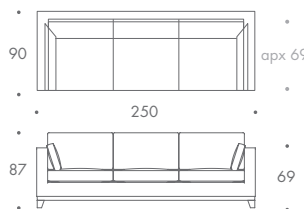

THE SOFA & CHAIR COMPANY  
LONDON

ARMCHAIR

1.5 SEATER

2 SEATER

2.5 SEATER

3 SEATER

3.5 SEATER

STOOL 01

## BALTHUS

ARMCHAIR	90 W x 90 D x 87 H
1.5 SEATER	138 W x 90 D x 87 H
2 SEATER	178 W x 90 D x 87 H
2.5 SEATER	198 W x 90 D x 87 H
3 SEATER	220 W x 90 D x 87 H
3.5 SEATER	250 W x 90 D x 87 H
STOOL 01	75 W x 65 D x 42 H
STOOL 02	78 W x 78 D x 42 H
STOOL 03	88 W x 88 D x 42 H

### Seat Dimensions

APPROXIMATE ARM WIDTH - 13

ALL MODELS ARE FULLY CUSTOMISABLE IN A RANGE OF FABRICS, LEATHERS AND FINISHES. CONTACT ONE OF OUR SALES ADVISORS TO DISCUSS YOUR REQUIREMENTS.

© THE SOFA AND CHAIR COMPANY LTD.