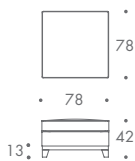

THE SOFA & CHAIR COMPANY  
LONDON

ARMCHAIR

1.5 SEATER

2 SEATER

2.5 SEATER

3 SEATER

3.5 SEATER

STOOL 01

## BALTHUS

ARMCHAIR	90 W x 90 D x 87 H
1.5 SEATER	138 W x 90 D x 87 H
2 SEATER	178 W x 90 D x 87 H
2.5 SEATER	198 W x 90 D x 87 H
3 SEATER	220 W x 90 D x 87 H
3.5 SEATER	250 W x 90 D x 87 H
STOOL 01	75 W x 65 D x 42 H
STOOL 02	78 W x 78 D x 42 H
STOOL 03	88 W x 88 D x 42 H