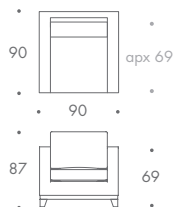

BALTHUS

Balthus

Sleek and sophisticated by design, Balthus is a worthy addition to any interior. The sumptuous foam-wrapped feather and down seat and back cushions provide a luxurious and relaxing seating experience. An elegant show-wood plinth accentuates the beauty of the design. The range comprises sofas, armchairs, stools and 12 different variations of corner unit.

THE SOFA & CHAIR COMPANY
LONDON

ARMCHAIR

BALTHUS

ARMCHAIR	90 W x 90 D x 87 H
1.5 SEATER	138 W x 90 D x 87 H
2 SEATER	178 W x 90 D x 87 H
2.5 SEATER	198 W x 90 D x 87 H
3 SEATER	220 W x 90 D x 87 H
3.5 SEATER	250 W x 90 D x 87 H
STOOL 01	75 W x 65 D x 42 H
STOOL 02	78 W x 78 D x 42 H
STOOL 03	88 W x 88 D x 42 H

Seat Dimensions

APPROXIMATE ARM WIDTH - 13

ALL MODELS ARE FULLY CUSTOMISABLE IN A RANGE OF FABRICS, LEATHERS AND FINISHES. CONTACT ONE OF OUR SALES ADVISORS TO DISCUSS YOUR REQUIREMENTS.

© THE SOFA AND CHAIR COMPANY LTD.

4-5 ROSLIN ROAD
LONDON W3 8DH
0208 993 4415

www.thesofaandchair.co.uk