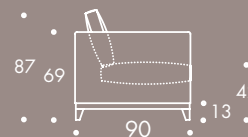

Seat Dimensions

APPROXIMATE ARM WIDTH - 13

ALL MODELS ARE FULLY CUSTOMISABLE IN A RANGE OF FABRICS, LEATHERS AND FINISHES. CONTACT ONE OF OUR SALES ADVISORS TO DISCUSS YOUR REQUIREMENTS.

© THE SOFA AND CHAIR COMPANY LTD.

4-5 ROSLIN ROAD
LONDON W3 8DH
0208 993 4415

www.thesofaandchair.co.uk