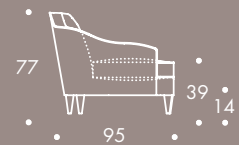

## BERNINI

2 SEATER	175 W x 95 D x 77 H
2.5 SEATER	195 W x 95 D x 77 H
3 SEATER	210 W x 95 D x 77 H
3.5 SEATER	240 W x 95 D x 77 H
3.5 SEATER	280 W x 95 D x 77 H

### Seat Dimensions

APPROXIMATE ARM WIDTH - 13