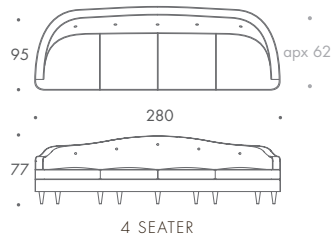

## BERNINI

2 SEATER	175 W x 95 D x 77 H
2.5 SEATER	195 W x 95 D x 77 H
3 SEATER	210 W x 95 D x 77 H
3.5 SEATER	240 W x 95 D x 77 H
3.5 SEATER	280 W x 95 D x 77 H

### Seat Dimensions

APPROXIMATE ARM WIDTH - 13