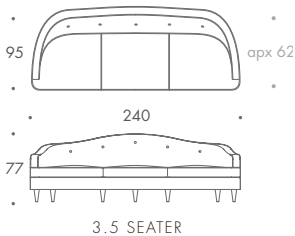

## BERNINI

2 SEATER	175 W x 95 D x 77 H
2.5 SEATER	195 W x 95 D x 77 H
3 SEATER	210 W x 95 D x 77 H
3.5 SEATER	240 W x 95 D x 77 H
3.5 SEATER	280 W x 95 D x 77 H

### Seat Dimensions

APPROXIMATE ARM WIDTH - 13