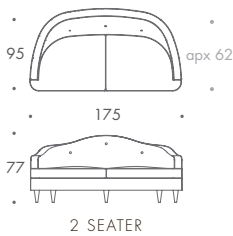

## BERNINI

2 SEATER	175 W x 95 D x 77 H
2.5 SEATER	195 W x 95 D x 77 H
3 SEATER	210 W x 95 D x 77 H
3.5 SEATER	240 W x 95 D x 77 H
3.5 SEATER	280 W x 95 D x 77 H

### Seat Dimensions

APPROXIMATE ARM WIDTH - 13