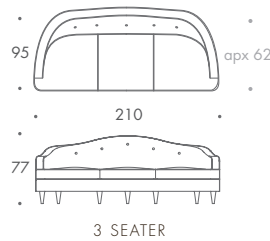

## BERNINI

2 SEATER	175 W x 95 D x 77 H
2.5 SEATER	195 W x 95 D x 77 H
3 SEATER	210 W x 95 D x 77 H
3.5 SEATER	240 W x 95 D x 77 H
3.5 SEATER	280 W x 95 D x 77 H

### Seat Dimensions

APPROXIMATE ARM WIDTH - 13