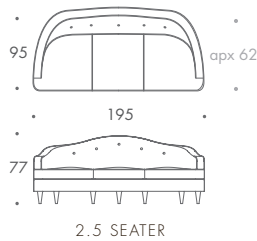

## BERNINI

2 SEATER	175 W x 95 D x 77 H
2.5 SEATER	195 W x 95 D x 77 H
3 SEATER	210 W x 95 D x 77 H
3.5 SEATER	240 W x 95 D x 77 H
3.5 SEATER	280 W x 95 D x 77 H

### Seat Dimensions

APPROXIMATE ARM WIDTH - 13