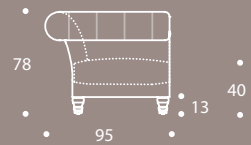

THE SOFA & CHAIR COMPANY
LONDON

CLUB CHESTERFIELD

1.5 SEATER	162 W x 95 D x 78 H
2 SEATER	195 W x 95 D x 78 H
2.5 SEATER	210 W x 95 D x 78 H
3 SEATER	230 W x 95 D x 78 H
3.5 SEATER	260 W x 95 D x 78 H

Seat Dimensions

APPROXIMATE ARM WIDTH - 35