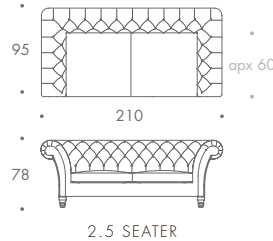

THE SOFA & CHAIR COMPANY
LONDON

CLUB CHESTERFIELD

1.5 SEATER	162 W x 95 D x 78 H
2 SEATER	195 W x 95 D x 78 H
2.5 SEATER	210 W x 95 D x 78 H
3 SEATER	230 W x 95 D x 78 H
3.5 SEATER	260 W x 95 D x 78 H

Seat Dimensions

APPROXIMATE ARM WIDTH - 35