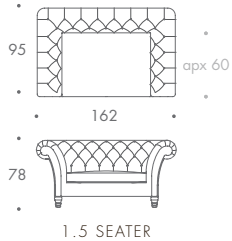

THE SOFA & CHAIR COMPANY
LONDON

CLUB CHESTERFIELD

1.5 SEATER	162 W x 95 D x 78 H
2 SEATER	195 W x 95 D x 78 H
2.5 SEATER	210 W x 95 D x 78 H
3 SEATER	230 W x 95 D x 78 H
3.5 SEATER	260 W x 95 D x 78 H

Seat Dimensions

APPROXIMATE ARM WIDTH - 35