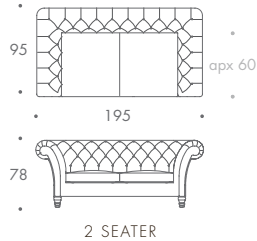

THE SOFA & CHAIR COMPANY
LONDON

CLUB CHESTERFIELD

1.5 SEATER	162 W x 95 D x 78 H
2 SEATER	195 W x 95 D x 78 H
2.5 SEATER	210 W x 95 D x 78 H
3 SEATER	230 W x 95 D x 78 H
3.5 SEATER	260 W x 95 D x 78 H

Seat Dimensions

APPROXIMATE ARM WIDTH - 35