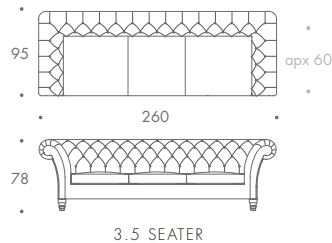

THE SOFA & CHAIR COMPANY
LONDON

CLUB CHESTERFIELD

1.5 SEATER	162 W x 95 D x 78 H
2 SEATER	195 W x 95 D x 78 H
2.5 SEATER	210 W x 95 D x 78 H
3 SEATER	230 W x 95 D x 78 H
3.5 SEATER	260 W x 95 D x 78 H

Seat Dimensions

APPROXIMATE ARM WIDTH - 35