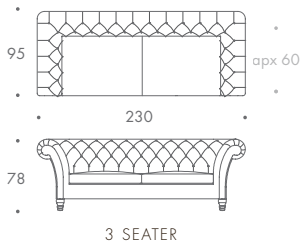

THE SOFA & CHAIR COMPANY
LONDON

CLUB CHESTERFIELD

1.5 SEATER	162 W x 95 D x 78 H
2 SEATER	195 W x 95 D x 78 H
2.5 SEATER	210 W x 95 D x 78 H
3 SEATER	230 W x 95 D x 78 H
3.5 SEATER	260 W x 95 D x 78 H

Seat Dimensions

APPROXIMATE ARM WIDTH - 35