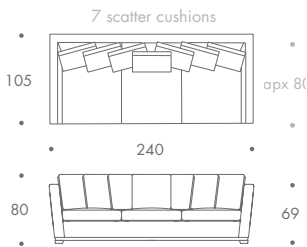

THE SOFA & CHAIR COMPANY
LONDON

ECKARD

2 SEATER	180 W x 105 D x 80 H
2.5 SEATER	210 W x 105 D x 80 H
3 SEATER	240 W x 105 D x 80 H
3.5 SEATER	280 W x 105 D x 80 H
4 SEATER	340 W x 105 D x 80 H

Seat Dimensions