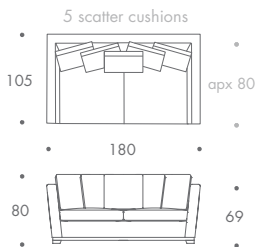

THE SOFA & CHAIR COMPANY
LONDON

ECKARD

2 SEATER	180 W x 105 D x 80 H
2.5 SEATER	210 W x 105 D x 80 H
3 SEATER	240 W x 105 D x 80 H
3.5 SEATER	280 W x 105 D x 80 H
4 SEATER	340 W x 105 D x 80 H

Seat Dimensions