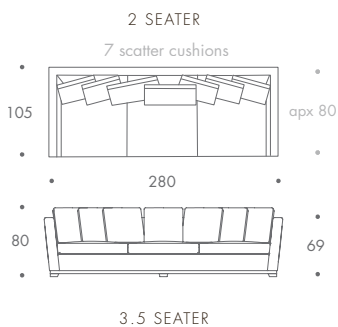

THE SOFA & CHAIR COMPANY
LONDON

ECKARD

2 SEATER	180 W x 105 D x 80 H
2.5 SEATER	210 W x 105 D x 80 H
3 SEATER	240 W x 105 D x 80 H
3.5 SEATER	280 W x 105 D x 80 H
4 SEATER	340 W x 105 D x 80 H

Seat Dimensions