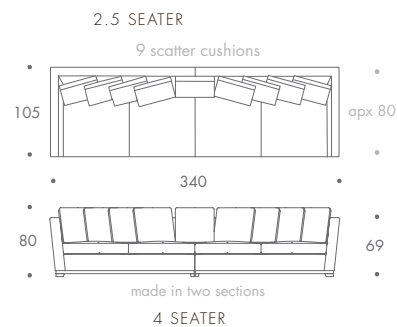

THE SOFA & CHAIR COMPANY
LONDON

ECKARD

2 SEATER	180 W x 105 D x 80 H
2.5 SEATER	210 W x 105 D x 80 H
3 SEATER	240 W x 105 D x 80 H
3.5 SEATER	280 W x 105 D x 80 H
4 SEATER	340 W x 105 D x 80 H

Seat Dimensions