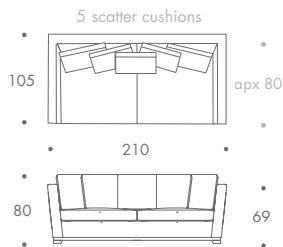

THE SOFA & CHAIR COMPANY
LONDON

ECKARD

2 SEATER	180 W x 105 D x 80 H
2.5 SEATER	210 W x 105 D x 80 H
3 SEATER	240 W x 105 D x 80 H
3.5 SEATER	280 W x 105 D x 80 H
4 SEATER	340 W x 105 D x 80 H

Seat Dimensions