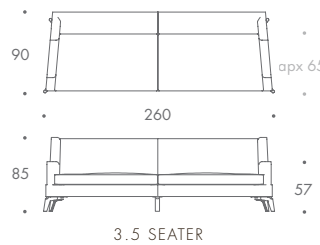

THE SOFA & CHAIR COMPANY
LONDON

ENZO

1.5 SEATER	130 W x 90 D x 85 H
2 SEATER	160 W x 90 D x 85 H
2.5 SEATER	190 W x 90 D x 85 H
3 SEATER	220 W x 90 D x 85 H
3.2 SEATER	240 W x 90 D x 85 H
3.5 SEATER	260 W x 90 D x 85 H
3.7 SEATER	280 W x 45 D x 85 H
ARMCHAIR	90 W x 90 D x 85 H
STOOL	90 W x 60 D x 42 H