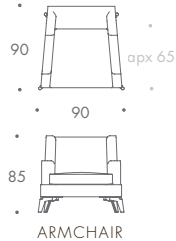

THE SOFA & CHAIR COMPANY
LONDON

ENZO

1.5 SEATER	130 W x 90 D x 85 H
2 SEATER	160 W x 90 D x 85 H
2.5 SEATER	190 W x 90 D x 85 H
3 SEATER	220 W x 90 D x 85 H
3.2 SEATER	240 W x 90 D x 85 H
3.5 SEATER	260 W x 90 D x 85 H
3.7 SEATER	280 W x 45 D x 85 H
ARMCHAIR	90 W x 90 D x 85 H
STOOL	90 W x 60 D x 42 H