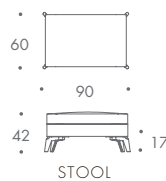

THE SOFA & CHAIR COMPANY
LONDON

ENZO

1.5 SEATER	130 W x 90 D x 85 H
2 SEATER	160 W x 90 D x 85 H
2.5 SEATER	190 W x 90 D x 85 H
3 SEATER	220 W x 90 D x 85 H
3.2 SEATER	240 W x 90 D x 85 H
3.5 SEATER	260 W x 90 D x 85 H
3.7 SEATER	280 W x 45 D x 85 H
ARMCHAIR	90 W x 90 D x 85 H
STOOL	90 W x 60 D x 42 H