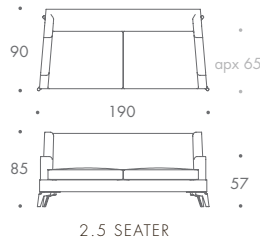

ENZO

Enzo

Modern and chic by design; Enzo is an elegant piece that can easily be incorporated into any interior. The clean lines and cascading curves are stylish and versatile, suiting most arrangements and motifs. The base and back are well padded for maximum comfort. The Enzo range includes an armchair, love seat and various sized sofas, and can be upholstered in any fabric.

THE SOFA & CHAIR COMPANY
LONDON

ENZO

1.5 SEATER	130 W x 90 D x 85 H
2 SEATER	160 W x 90 D x 85 H
2.5 SEATER	190 W x 90 D x 85 H
3 SEATER	220 W x 90 D x 85 H
3.2 SEATER	240 W x 90 D x 85 H
3.5 SEATER	260 W x 90 D x 85 H
3.7 SEATER	280 W x 45 D x 85 H
ARMCHAIR	90 W x 90 D x 85 H
STOOL	90 W x 60 D x 42 H