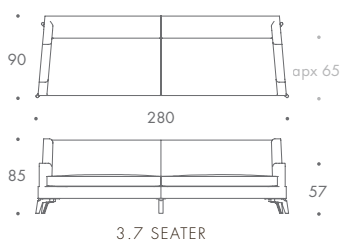

THE SOFA & CHAIR COMPANY
LONDON

ENZO

1.5 SEATER	130 W x 90 D x 85 H
2 SEATER	160 W x 90 D x 85 H
2.5 SEATER	190 W x 90 D x 85 H
3 SEATER	220 W x 90 D x 85 H
3.2 SEATER	240 W x 90 D x 85 H
3.5 SEATER	260 W x 90 D x 85 H
3.7 SEATER	280 W x 45 D x 85 H
ARMCHAIR	90 W x 90 D x 85 H
STOOL	90 W x 60 D x 42 H