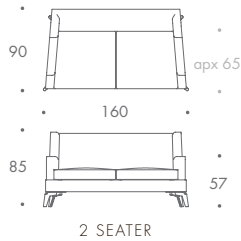

THE SOFA & CHAIR COMPANY
LONDON

ENZO

1.5 SEATER	130 W x 90 D x 85 H
2 SEATER	160 W x 90 D x 85 H
2.5 SEATER	190 W x 90 D x 85 H
3 SEATER	220 W x 90 D x 85 H
3.2 SEATER	240 W x 90 D x 85 H
3.5 SEATER	260 W x 90 D x 85 H
3.7 SEATER	280 W x 45 D x 85 H
ARMCHAIR	90 W x 90 D x 85 H
STOOL	90 W x 60 D x 42 H