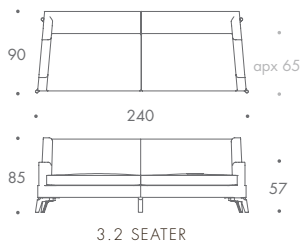

THE SOFA & CHAIR COMPANY
LONDON

ENZO

1.5 SEATER	130 W x 90 D x 85 H
2 SEATER	160 W x 90 D x 85 H
2.5 SEATER	190 W x 90 D x 85 H
3 SEATER	220 W x 90 D x 85 H
3.2 SEATER	240 W x 90 D x 85 H
3.5 SEATER	260 W x 90 D x 85 H
3.7 SEATER	280 W x 45 D x 85 H
ARMCHAIR	90 W x 90 D x 85 H
STOOL	90 W x 60 D x 42 H