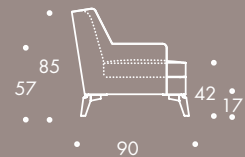

Seat Dimensions

ALL MODELS ARE FULLY CUSTOMISABLE IN A RANGE OF FABRICS, LEATHERS AND FINISHES. CONTACT ONE OF OUR SALES ADVISORS TO DISCUSS YOUR REQUIREMENTS.
© THE SOFA AND CHAIR COMPANY LTD.

4-5 ROSLIN ROAD
LONDON W3 8DH
0208 993 4415
www.thesofaandchair.co.uk