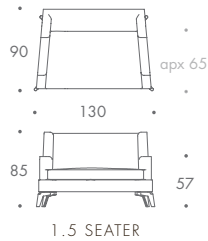

THE SOFA & CHAIR COMPANY
LONDON

ENZO

1.5 SEATER	130 W x 90 D x 85 H
2 SEATER	160 W x 90 D x 85 H
2.5 SEATER	190 W x 90 D x 85 H
3 SEATER	220 W x 90 D x 85 H
3.2 SEATER	240 W x 90 D x 85 H
3.5 SEATER	260 W x 90 D x 85 H
3.7 SEATER	280 W x 45 D x 85 H
ARMCHAIR	90 W x 90 D x 85 H
STOOL	90 W x 60 D x 42 H