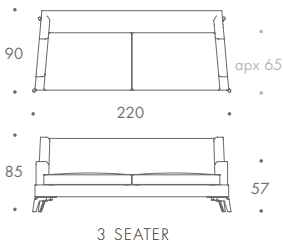

THE SOFA & CHAIR COMPANY
LONDON

ENZO

1.5 SEATER	130 W x 90 D x 85 H
2 SEATER	160 W x 90 D x 85 H
2.5 SEATER	190 W x 90 D x 85 H
3 SEATER	220 W x 90 D x 85 H
3.2 SEATER	240 W x 90 D x 85 H
3.5 SEATER	260 W x 90 D x 85 H
3.7 SEATER	280 W x 45 D x 85 H
ARMCHAIR	90 W x 90 D x 85 H
STOOL	90 W x 60 D x 42 H