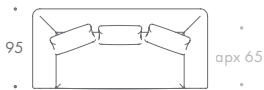

THE SOFA & CHAIR COMPANY
LONDON

ARMCHAIR

1.5 SEATER

2 SEATER

2.5 SEATER

3 SEATER

3.5 SEATER

STOOL 01

STOOL 02

HEPWORTH

ARMCHAIR	113 W x 95 D x 77 H
1.5 SEATER	153 W x 95 D x 77 H
2.0 SEATER	178 W x 95 D x 77 H
2.5 SEATER	203 W x 95 D x 77 H
3.0 SEATER	228 W x 95 D x 77 H
3.5 SEATER	245 W x 95 D x 77 H
STOOL 01	55 W x 65 D x 42 H
STOOL 02	90 W x 90 D x 42 H