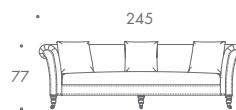

THE SOFA & CHAIR COMPANY
LONDON

ARMCHAIR

1.5 SEATER

2 SEATER

2.5 SEATER

3 SEATER

3.5 SEATER

STOOL 01

STOOL 02

HEPWORTH

ARMCHAIR	113 W x 95 D x 77 H
1.5 SEATER	153 W x 95 D x 77 H
2.0 SEATER	178 W x 95 D x 77 H
2.5 SEATER	203 W x 95 D x 77 H
3.0 SEATER	228 W x 95 D x 77 H
3.5 SEATER	245 W x 95 D x 77 H
STOOL 01	55 W x 65 D x 42 H
STOOL 02	90 W x 90 D x 42 H

Seat Dimensions

APPROXIMATE ARM WIDTH - 28

ALL MODELS ARE FULLY CUSTOMISABLE IN A RANGE OF FABRICS, LEATHERS AND FINISHES. CONTACT ONE OF OUR SALES ADVISORS TO DISCUSS YOUR REQUIREMENTS.

© THE SOFA AND CHAIR COMPANY LTD.