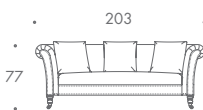

THE SOFA & CHAIR COMPANY
LONDON

ARMCHAIR

1.5 SEATER

2 SEATER

2.5 SEATER

3 SEATER

3.5 SEATER

STOOL 01

STOOL 02

HEPWORTH

ARMCHAIR	113 W x 95 D x 77 H
1.5 SEATER	153 W x 95 D x 77 H
2.0 SEATER	178 W x 95 D x 77 H
2.5 SEATER	203 W x 95 D x 77 H
3.0 SEATER	228 W x 95 D x 77 H
3.5 SEATER	245 W x 95 D x 77 H
STOOL 01	55 W x 65 D x 42 H
STOOL 02	90 W x 90 D x 42 H

Seat Dimensions

APPROXIMATE ARM WIDTH - 28

ALL MODELS ARE FULLY CUSTOMISABLE IN A RANGE OF FABRICS, LEATHERS AND FINISHES. CONTACT ONE OF OUR SALES ADVISORS TO DISCUSS YOUR REQUIREMENTS.

© THE SOFA AND CHAIR COMPANY LTD.