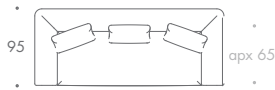

THE SOFA & CHAIR COMPANY
LONDON

ARMCHAIR

1.5 SEATER

2 SEATER

2.5 SEATER

3 SEATER

3.5 SEATER

STOOL 01

STOOL 02

HEPWORTH

ARMCHAIR	113 W x 95 D x 77 H
1.5 SEATER	153 W x 95 D x 77 H
2.0 SEATER	178 W x 95 D x 77 H
2.5 SEATER	203 W x 95 D x 77 H
3.0 SEATER	228 W x 95 D x 77 H
3.5 SEATER	245 W x 95 D x 77 H
STOOL 01	55 W x 65 D x 42 H
STOOL 02	90 W x 90 D x 42 H