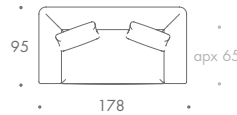

HEPWORTH

Hepworth

A traditional and robust piece, Hepworth is based on the traditional Chesterfield sofa but without the deep buttoning. The sweeping lines are enhanced with your choice of elegant studs or piping while the solid hardwood frame and quality materials are built to withstand the ages. Hepworth is presented on turned legs with casters for ease of movement.

THE SOFA & CHAIR COMPANY
LONDON

2 SEATER

HEPWORTH

ARMCHAIR	113 W x 95 D x 77 H
1.5 SEATER	153 W x 95 D x 77 H
2.0 SEATER	178 W x 95 D x 77 H
2.5 SEATER	203 W x 95 D x 77 H
3.0 SEATER	228 W x 95 D x 77 H
3.5 SEATER	245 W x 95 D x 77 H
STOOL 01	55 W x 65 D x 42 H
STOOL 02	90 W x 90 D x 42 H

Seat Dimensions

APPROXIMATE ARM WIDTH - 28

ALL MODELS ARE FULLY CUSTOMISABLE IN A RANGE OF FABRICS, LEATHERS AND FINISHES. CONTACT ONE OF OUR SALES ADVISORS TO DISCUSS YOUR REQUIREMENTS.

© THE SOFA AND CHAIR COMPANY LTD.

4-5 ROSLIN ROAD
LONDON W3 8DH
0208 993 4415

www.thesofaandchair.co.uk