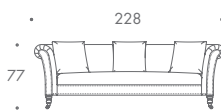

THE SOFA & CHAIR COMPANY
LONDON

ARMCHAIR

1.5 SEATER

2 SEATER

2.5 SEATER

3 SEATER

3.5 SEATER

STOOL 01

STOOL 02

HEPWORTH

ARMCHAIR	113 W x 95 D x 77 H
1.5 SEATER	153 W x 95 D x 77 H
2.0 SEATER	178 W x 95 D x 77 H
2.5 SEATER	203 W x 95 D x 77 H
3.0 SEATER	228 W x 95 D x 77 H
3.5 SEATER	245 W x 95 D x 77 H
STOOL 01	55 W x 65 D x 42 H
STOOL 02	90 W x 90 D x 42 H

Seat Dimensions

APPROXIMATE ARM WIDTH - 28

ALL MODELS ARE FULLY CUSTOMISABLE IN A RANGE OF FABRICS, LEATHERS AND FINISHES. CONTACT ONE OF OUR SALES ADVISORS TO DISCUSS YOUR REQUIREMENTS.

© THE SOFA AND CHAIR COMPANY LTD.