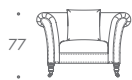

HEPWORTH

Hepworth

A traditional and robust piece, Hepworth is based on the traditional Chesterfield sofa but without the deep buttoning. The sweeping lines are enhanced with your choice of elegant studs or piping while the solid hardwood frame and quality materials are built to withstand the ages. Hepworth is presented on turned legs with casters for ease of movement.

THE SOFA & CHAIR COMPANY
LONDON

ARMCHAIR

1.5 SEATER

2 SEATER

2.5 SEATER

3 SEATER

3.5 SEATER

STOOL 01

STOOL 02

HEPWORTH

ARMCHAIR	113 W x 95 D x 77 H
1.5 SEATER	153 W x 95 D x 77 H
2.0 SEATER	178 W x 95 D x 77 H
2.5 SEATER	203 W x 95 D x 77 H
3.0 SEATER	228 W x 95 D x 77 H
3.5 SEATER	245 W x 95 D x 77 H
STOOL 01	55 W x 65 D x 42 H
STOOL 02	90 W x 90 D x 42 H