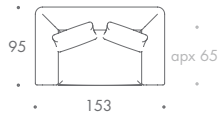

HEPWORTH

Hepworth

A traditional and robust piece, Hepworth is based on the traditional Chesterfield sofa but without the deep buttoning. The sweeping lines are enhanced with your choice of elegant studs or piping while the solid hardwood frame and quality materials are built to withstand the ages. Hepworth is presented on turned legs with casters for ease of movement.

THE SOFA & CHAIR COMPANY
LONDON

1.5 SEATER

HEPWORTH

ARMCHAIR	113 W x 95 D x 77 H
1.5 SEATER	153 W x 95 D x 77 H
2.0 SEATER	178 W x 95 D x 77 H
2.5 SEATER	203 W x 95 D x 77 H
3.0 SEATER	228 W x 95 D x 77 H
3.5 SEATER	245 W x 95 D x 77 H
STOOL 01	55 W x 65 D x 42 H
STOOL 02	90 W x 90 D x 42 H

Seat Dimensions

APPROXIMATE ARM WIDTH - 28

ALL MODELS ARE FULLY CUSTOMISABLE IN A RANGE OF FABRICS, LEATHERS AND FINISHES. CONTACT ONE OF OUR SALES ADVISORS TO DISCUSS YOUR REQUIREMENTS.

© THE SOFA AND CHAIR COMPANY LTD.

4-5 ROSLIN ROAD
LONDON W3 8DH
0208 993 4415

www.thesofaandchair.co.uk