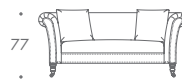

THE SOFA & CHAIR COMPANY
LONDON

ARMCHAIR

1.5 SEATER

2 SEATER

2.5 SEATER

3 SEATER

3.5 SEATER

STOOL 01

STOOL 02

HEPWORTH

ARMCHAIR	113 W x 95 D x 77 H
1.5 SEATER	153 W x 95 D x 77 H
2.0 SEATER	178 W x 95 D x 77 H
2.5 SEATER	203 W x 95 D x 77 H
3.0 SEATER	228 W x 95 D x 77 H
3.5 SEATER	245 W x 95 D x 77 H
STOOL 01	55 W x 65 D x 42 H
STOOL 02	90 W x 90 D x 42 H

Seat Dimensions

APPROXIMATE ARM WIDTH - 28

ALL MODELS ARE FULLY CUSTOMISABLE IN A RANGE OF FABRICS, LEATHERS AND FINISHES. CONTACT ONE OF OUR SALES ADVISORS TO DISCUSS YOUR REQUIREMENTS.

© THE SOFA AND CHAIR COMPANY LTD.