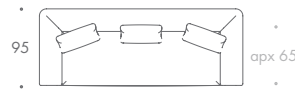

THE SOFA & CHAIR COMPANY
LONDON

ARMCHAIR

1.5 SEATER

2 SEATER

2.5 SEATER

3 SEATER

3.5 SEATER

STOOL 01

STOOL 02

HEPWORTH

ARMCHAIR	113 W x 95 D x 77 H
1.5 SEATER	153 W x 95 D x 77 H
2.0 SEATER	178 W x 95 D x 77 H
2.5 SEATER	203 W x 95 D x 77 H
3.0 SEATER	228 W x 95 D x 77 H
3.5 SEATER	245 W x 95 D x 77 H
STOOL 01	55 W x 65 D x 42 H
STOOL 02	90 W x 90 D x 42 H