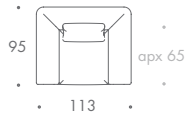

HEPWORTH

Hepworth

A traditional and robust piece, Hepworth is based on the traditional Chesterfield sofa but without the deep buttoning. The sweeping lines are enhanced with your choice of elegant studs or piping while the solid hardwood frame and quality materials are built to withstand the ages. Hepworth is presented on turned legs with casters for ease of movement.

THE SOFA & CHAIR COMPANY
LONDON

ARMCHAIR

HEPWORTH

ARMCHAIR	113 W x 95 D x 77 H
1.5 SEATER	153 W x 95 D x 77 H
2.0 SEATER	178 W x 95 D x 77 H
2.5 SEATER	203 W x 95 D x 77 H
3.0 SEATER	228 W x 95 D x 77 H
3.5 SEATER	245 W x 95 D x 77 H
STOOL 01	55 W x 65 D x 42 H
STOOL 02	90 W x 90 D x 42 H

Seat Dimensions

APPROXIMATE ARM WIDTH - 28

ALL MODELS ARE FULLY CUSTOMISABLE IN A RANGE OF FABRICS, LEATHERS AND FINISHES. CONTACT ONE OF OUR SALES ADVISORS TO DISCUSS YOUR REQUIREMENTS.

© THE SOFA AND CHAIR COMPANY LTD.

4-5 ROSLIN ROAD
LONDON W3 8DH
0208 993 4415

www.thesofaandchair.co.uk