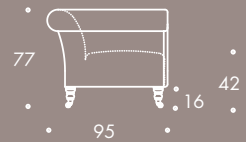

THE SOFA & CHAIR COMPANY
LONDON

ARMCHAIR

1.5 SEATER

2 SEATER

2.5 SEATER

3 SEATER

3.5 SEATER

STOOL 01

STOOL 02

HEPWORTH

ARMCHAIR	113 W x 95 D x 77 H
1.5 SEATER	153 W x 95 D x 77 H
2.0 SEATER	178 W x 95 D x 77 H
2.5 SEATER	203 W x 95 D x 77 H
3.0 SEATER	228 W x 95 D x 77 H
3.5 SEATER	245 W x 95 D x 77 H
STOOL 01	55 W x 65 D x 42 H
STOOL 02	90 W x 90 D x 42 H

Seat Dimensions

APPROXIMATE ARM WIDTH - 28

ALL MODELS ARE FULLY CUSTOMISABLE IN A RANGE OF FABRICS, LEATHERS AND FINISHES. CONTACT ONE OF OUR SALES ADVISORS TO DISCUSS YOUR REQUIREMENTS.

© THE SOFA AND CHAIR COMPANY LTD.