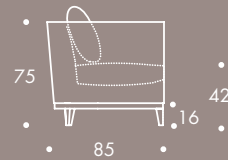

## LINNELL

ARMCHAIR	85 W x 85 D x 75 H
1.5 SEATER	120 W x 85 D x 75 H
2 SEATER	160 W x 85 D x 75 H
2.5 SEATER	180 W x 85 D x 75 H
3 SEATER	210 W x 85 D x 75 H
3.5 SEATER	230 W x 85 D x 75 H

### Seat Dimensions

APPROXIMATE ARM WIDTH - 15