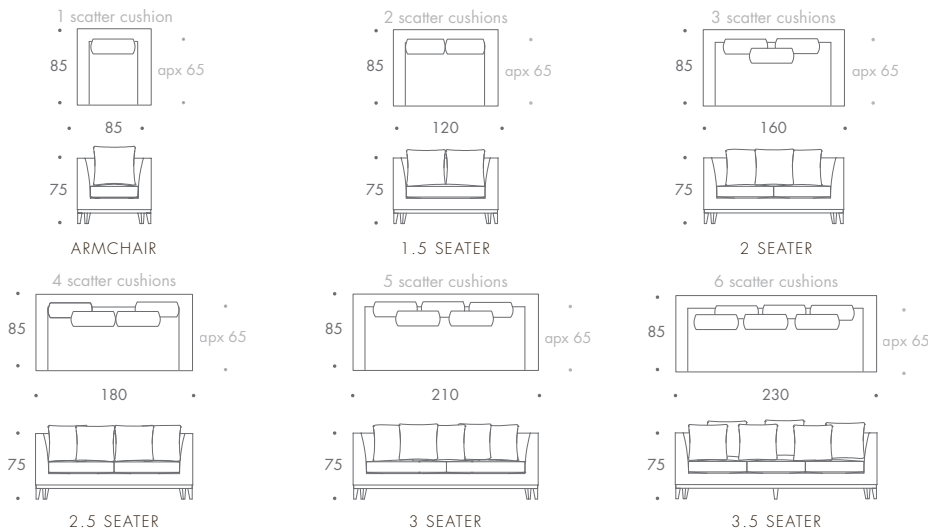

## LINNELL

ARMCHAIR	85 W x 85 D x 75 H
1.5 SEATER	120 W x 85 D x 75 H
2 SEATER	160 W x 85 D x 75 H
2.5 SEATER	180 W x 85 D x 75 H
3 SEATER	210 W x 85 D x 75 H
3.5 SEATER	230 W x 85 D x 75 H

### Seat Dimensions

APPROXIMATE ARM WIDTH - 15