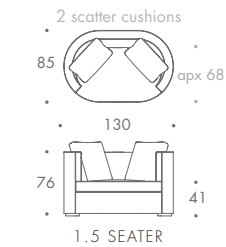

LOVE

Love

Be captivated by the charm and opulence of our "Love" range; sofas designed for sheer luxury and well-being. Compact dimensions, piping detail and a recessed plinth are all hallmarks of this distinctive model. Foam-wrapped feather and down seat cushions ensure superb comfort. Scatter cushions not included.

THE SOFA & CHAIR COMPANY
LONDON

LOVE

1.5 SEATER	130 W x 85 D x 76 H
2 SEATER	150 W x 85 D x 76 H
2.5 SEATER	170 W x 85 D x 76 H
3 SEATER	190 W x 85 D x 76 H
3.5 SEATER	210 W x 85 D x 76 H
4 SEATER	230 W x 85 D x 76 H

Seat Dimensions