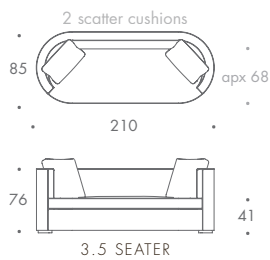

LOVE

Love

Be captivated by the charm and opulence of our "Love" range; sofas designed for sheer luxury and well-being. Compact dimensions, piping detail and a recessed plinth are all hallmarks of this distinctive model. Foam-wrapped feather and down seat cushions ensure superb comfort. Scatter cushions not included.

THE SOFA & CHAIR COMPANY
LONDON

LOVE

1.5 SEATER	130 W x 85 D x 76 H
2 SEATER	150 W x 85 D x 76 H
2.5 SEATER	170 W x 85 D x 76 H
3 SEATER	190 W x 85 D x 76 H
3.5 SEATER	210 W x 85 D x 76 H
4 SEATER	230 W x 85 D x 76 H

Seat Dimensions