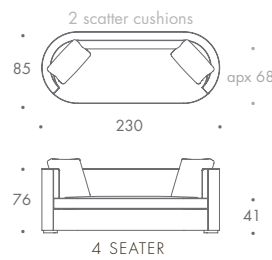

LOVE

Love

Be captivated by the charm and opulence of our "Love" range; sofas designed for sheer luxury and well-being. Compact dimensions, piping detail and a recessed plinth are all hallmarks of this distinctive model. Foam-wrapped feather and down seat cushions ensure superb comfort. Scatter cushions not included.

THE SOFA & CHAIR COMPANY
LONDON

LOVE

1.5 SEATER	130 W x 85 D x 76 H
2 SEATER	150 W x 85 D x 76 H
2.5 SEATER	170 W x 85 D x 76 H
3 SEATER	190 W x 85 D x 76 H
3.5 SEATER	210 W x 85 D x 76 H
4 SEATER	230 W x 85 D x 76 H

Seat Dimensions