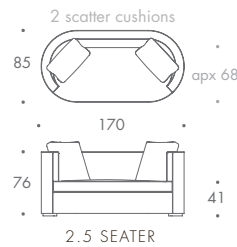

LOVE

Love

Be captivated by the charm and opulence of our "Love" range; sofas designed for sheer luxury and well-being. Compact dimensions, piping detail and a recessed plinth are all hallmarks of this distinctive model. Foam-wrapped feather and down seat cushions ensure superb comfort. Scatter cushions not included.

THE SOFA & CHAIR COMPANY
LONDON

LOVE

1.5 SEATER	130 W x 85 D x 76 H
2 SEATER	150 W x 85 D x 76 H
2.5 SEATER	170 W x 85 D x 76 H
3 SEATER	190 W x 85 D x 76 H
3.5 SEATER	210 W x 85 D x 76 H
4 SEATER	230 W x 85 D x 76 H

Seat Dimensions