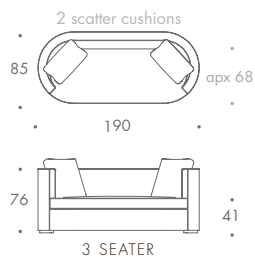

LOVE

Love

Be captivated by the charm and opulence of our "Love" range; sofas designed for sheer luxury and well-being. Compact dimensions, piping detail and a recessed plinth are all hallmarks of this distinctive model. Foam-wrapped feather and down seat cushions ensure superb comfort. Scatter cushions not included.

THE SOFA & CHAIR COMPANY
LONDON

LOVE

1.5 SEATER	130 W x 85 D x 76 H
2 SEATER	150 W x 85 D x 76 H
2.5 SEATER	170 W x 85 D x 76 H
3 SEATER	190 W x 85 D x 76 H
3.5 SEATER	210 W x 85 D x 76 H
4 SEATER	230 W x 85 D x 76 H

Seat Dimensions