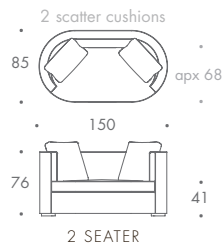

LOVE

Love

Be captivated by the charm and opulence of our "Love" range; sofas designed for sheer luxury and well-being. Compact dimensions, piping detail and a recessed plinth are all hallmarks of this distinctive model. Foam-wrapped feather and down seat cushions ensure superb comfort. Scatter cushions not included.

THE SOFA & CHAIR COMPANY
LONDON

LOVE

1.5 SEATER	130 W x 85 D x 76 H
2 SEATER	150 W x 85 D x 76 H
2.5 SEATER	170 W x 85 D x 76 H
3 SEATER	190 W x 85 D x 76 H
3.5 SEATER	210 W x 85 D x 76 H
4 SEATER	230 W x 85 D x 76 H

Seat Dimensions