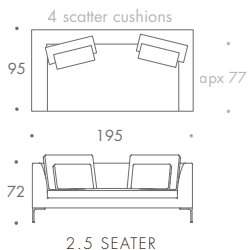

ALL MODELS ARE FULLY CUSTOMISABLE IN A RANGE OF FABRICS, LEATHERS AND FINISHES. CONTACT ONE OF OUR SALES ADVISORS TO DISCUSS YOUR REQUIREMENTS.
© THE SOFA AND CHAIR COMPANY LTD.

PICASSO

ARMCHAIR	95 W x 95 D x 72 H
1.5 SEATER	135 W x 95 D x 72 H
2 SEATER	170 W x 95 D x 72 H
2.5 SEATER	195 W x 95 D x 72 H
3 SEATER	220 W x 95 D x 72 H
3.5 SEATER	245 W x 95 D x 72 H
4 SEATER	320 W x 95 D x 72 H
STOOL 01	70 W x 70 D x 38 H
STOOL 02	95 W x 95 D x 38 H