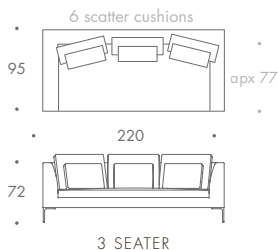

ALL MODELS ARE FULLY CUSTOMISABLE IN A RANGE OF FABRICS, LEATHERS AND FINISHES. CONTACT ONE OF OUR SALES ADVISORS TO DISCUSS YOUR REQUIREMENTS.
© THE SOFA AND CHAIR COMPANY LTD.

PICASSO

ARMCHAIR	95 W x 95 D x 72 H
1.5 SEATER	135 W x 95 D x 72 H
2 SEATER	170 W x 95 D x 72 H
2.5 SEATER	195 W x 95 D x 72 H
3 SEATER	220 W x 95 D x 72 H
3.5 SEATER	245 W x 95 D x 72 H
4 SEATER	320 W x 95 D x 72 H
STOOL 01	70 W x 70 D x 38 H
STOOL 02	95 W x 95 D x 38 H