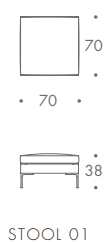

ALL MODELS ARE FULLY CUSTOMISABLE IN A RANGE OF FABRICS, LEATHERS AND FINISHES. CONTACT ONE OF OUR SALES ADVISORS TO DISCUSS YOUR REQUIREMENTS.
© THE SOFA AND CHAIR COMPANY LTD.

PICASSO

ARMCHAIR	95 W x 95 D x 72 H
1.5 SEATER	135 W x 95 D x 72 H
2 SEATER	170 W x 95 D x 72 H
2.5 SEATER	195 W x 95 D x 72 H
3 SEATER	220 W x 95 D x 72 H
3.5 SEATER	245 W x 95 D x 72 H
4 SEATER	320 W x 95 D x 72 H
STOOL 01	70 W x 70 D x 38 H
STOOL 02	95 W x 95 D x 38 H