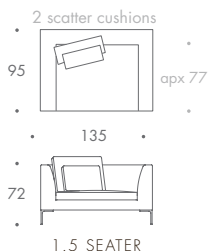

ALL MODELS ARE FULLY CUSTOMISABLE IN A RANGE OF FABRICS, LEATHERS AND FINISHES. CONTACT ONE OF OUR SALES ADVISORS TO DISCUSS YOUR REQUIREMENTS.
© THE SOFA AND CHAIR COMPANY LTD.

PICASSO

ARMCHAIR	95 W x 95 D x 72 H
1.5 SEATER	135 W x 95 D x 72 H
2 SEATER	170 W x 95 D x 72 H
2.5 SEATER	195 W x 95 D x 72 H
3 SEATER	220 W x 95 D x 72 H
3.5 SEATER	245 W x 95 D x 72 H
4 SEATER	320 W x 95 D x 72 H
STOOL 01	70 W x 70 D x 38 H
STOOL 02	95 W x 95 D x 38 H