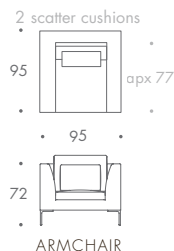

ALL MODELS ARE FULLY CUSTOMISABLE IN A RANGE OF FABRICS, LEATHERS AND FINISHES. CONTACT ONE OF OUR SALES ADVISORS TO DISCUSS YOUR REQUIREMENTS.
© THE SOFA AND CHAIR COMPANY LTD.

PICASSO

ARMCHAIR	95 W x 95 D x 72 H
1.5 SEATER	135 W x 95 D x 72 H
2 SEATER	170 W x 95 D x 72 H
2.5 SEATER	195 W x 95 D x 72 H
3 SEATER	220 W x 95 D x 72 H
3.5 SEATER	245 W x 95 D x 72 H
4 SEATER	320 W x 95 D x 72 H
STOOL 01	70 W x 70 D x 38 H
STOOL 02	95 W x 95 D x 38 H