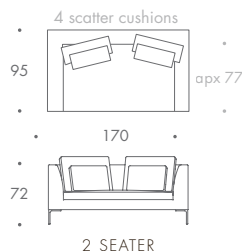

ALL MODELS ARE FULLY CUSTOMISABLE IN A RANGE OF FABRICS, LEATHERS AND FINISHES. CONTACT ONE OF OUR SALES ADVISORS TO DISCUSS YOUR REQUIREMENTS.
© THE SOFA AND CHAIR COMPANY LTD.

PICASSO

ARMCHAIR	95 W x 95 D x 72 H
1.5 SEATER	135 W x 95 D x 72 H
2 SEATER	170 W x 95 D x 72 H
2.5 SEATER	195 W x 95 D x 72 H
3 SEATER	220 W x 95 D x 72 H
3.5 SEATER	245 W x 95 D x 72 H
4 SEATER	320 W x 95 D x 72 H
STOOL 01	70 W x 70 D x 38 H
STOOL 02	95 W x 95 D x 38 H