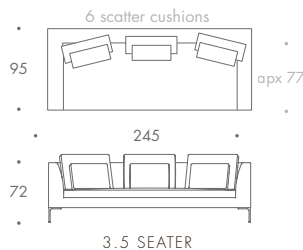

ALL MODELS ARE FULLY CUSTOMISABLE IN A RANGE OF FABRICS, LEATHERS AND FINISHES. CONTACT ONE OF OUR SALES ADVISORS TO DISCUSS YOUR REQUIREMENTS.
© THE SOFA AND CHAIR COMPANY LTD.

PICASSO

ARMCHAIR	95 W x 95 D x 72 H
1.5 SEATER	135 W x 95 D x 72 H
2 SEATER	170 W x 95 D x 72 H
2.5 SEATER	195 W x 95 D x 72 H
3 SEATER	220 W x 95 D x 72 H
3.5 SEATER	245 W x 95 D x 72 H
4 SEATER	320 W x 95 D x 72 H
STOOL 01	70 W x 70 D x 38 H
STOOL 02	95 W x 95 D x 38 H