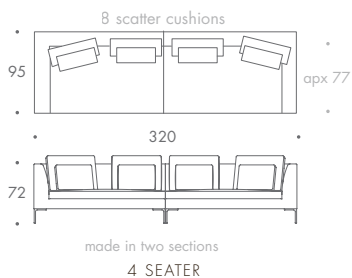

ALL MODELS ARE FULLY CUSTOMISABLE IN A RANGE OF FABRICS, LEATHERS AND FINISHES. CONTACT ONE OF OUR SALES ADVISORS TO DISCUSS YOUR REQUIREMENTS.
© THE SOFA AND CHAIR COMPANY LTD.

PICASSO

ARMCHAIR	95 W x 95 D x 72 H
1.5 SEATER	135 W x 95 D x 72 H
2 SEATER	170 W x 95 D x 72 H
2.5 SEATER	195 W x 95 D x 72 H
3 SEATER	220 W x 95 D x 72 H
3.5 SEATER	245 W x 95 D x 72 H
4 SEATER	320 W x 95 D x 72 H
STOOL 01	70 W x 70 D x 38 H
STOOL 02	95 W x 95 D x 38 H

Seat Dimensions

APPROXIMATE ARM WIDTH - 18

4-5 ROSLIN ROAD
LONDON W3 8DH
0208 993 4415
www.thesofaandchair.co.uk