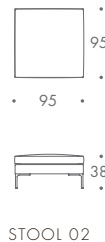

ALL MODELS ARE FULLY CUSTOMISABLE IN A RANGE OF FABRICS, LEATHERS AND FINISHES. CONTACT ONE OF OUR SALES ADVISORS TO DISCUSS YOUR REQUIREMENTS.
© THE SOFA AND CHAIR COMPANY LTD.

PICASSO

ARMCHAIR	95 W x 95 D x 72 H
1.5 SEATER	135 W x 95 D x 72 H
2 SEATER	170 W x 95 D x 72 H
2.5 SEATER	195 W x 95 D x 72 H
3 SEATER	220 W x 95 D x 72 H
3.5 SEATER	245 W x 95 D x 72 H
4 SEATER	320 W x 95 D x 72 H
STOOL 01	70 W x 70 D x 38 H
STOOL 02	95 W x 95 D x 38 H