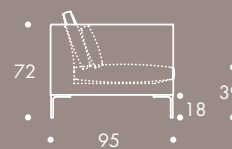

## PICASSO

ARMCHAIR	95 W x 95 D x 72 H
1.5 SEATER	135 W x 95 D x 72 H
2 SEATER	170 W x 95 D x 72 H
2.5 SEATER	195 W x 95 D x 72 H
3 SEATER	220 W x 95 D x 72 H
3.5 SEATER	245 W x 95 D x 72 H
4 SEATER	320 W x 95 D x 72 H
STOOL 01	70 W x 70 D x 38 H
STOOL 02	95 W x 95 D x 38 H

### Seat Dimensions

APPROXIMATE ARM WIDTH - 18

4-5 ROSLIN ROAD  
LONDON W3 8DH  
0208 993 4415  
www.thesofaandchair.co.uk