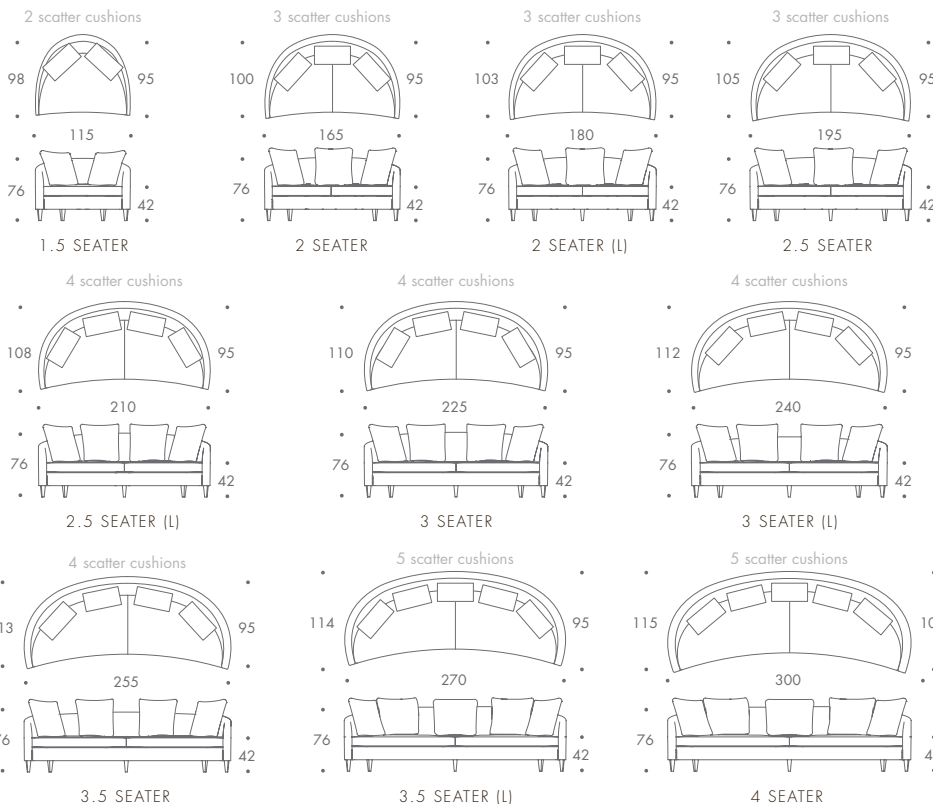

THE SOFA & CHAIR COMPANY
LONDON

RICHMOND

1.5 SEATER	115 W x 98 D x 76 H
2 SEATER	165 W x 100 D x 76 H
2 SEATER (L)	180 W x 103 D x 76 H
2.5 SEATER	195 W x 105 D x 76 H
2.5 SEATER (L)	210 W x 108 D x 76 H
3 SEATER	225 W x 110 D x 76 H
3 SEATER (L)	240 W x 112 D x 76 H
3.5 SEATER	255 W x 113 D x 76 H
3.5 SEATER (L)	270 W x 114 D x 76 H
4 SEATER	300 W x 115 D x 76 H

Seat Dimensions

ALL MODELS ARE FULLY CUSTOMISABLE IN A RANGE OF FABRICS, LEATHERS AND FINISHES.
CONTACT ONE OF OUR SALES ADVISORS TO DISCUSS YOUR REQUIREMENTS.
© THE SOFA AND CHAIR COMPANY LTD.

4-5 ROSLIN ROAD
LONDON W3 8DH
0208 993 4415
www.thesofaandchair.co.uk