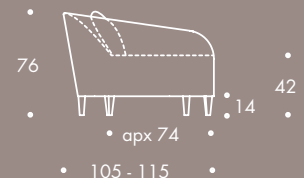

Seat Dimensions

ALL MODELS ARE FULLY CUSTOMISABLE IN A RANGE OF FABRICS, LEATHERS AND FINISHES.
CONTACT ONE OF OUR SALES ADVISORS TO DISCUSS YOUR REQUIREMENTS.
© THE SOFA AND CHAIR COMPANY LTD.

4-5 ROSLIN ROAD
LONDON W3 8DH
0208 993 4415
www.thesofaandchair.co.uk