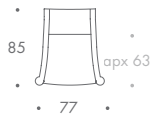

RIVERA

Rivera

Rivera combines regal elegance with minimalist sophistication. An elegant and commanding design comprising curved arms, smooth angles and tapered legs, the Rivera range sits well within both traditional and contemporary interiors. Rivera has a solid fixed seat and back. Armchairs and footstools are also available in the range.

THE SOFA & CHAIR COMPANY
LONDON

ARMCHAIR

STOOL 01

RIVERA

ARMCHAIR	77 W x 85 D x 82 H
1.5 SEATER	120 W x 85 D x 82 H
2 SEATER	140 W x 85 D x 82 H
2.5 SEATER	160 W x 85 D x 82 H
3 SEATER	180 W x 85 D x 82 H
3.5 SEATER	210 W x 85 D x 82 H
4 SEATER	250 W x 85 D x 82 H
STOOL 01	60 W x 45 D x 42 H

Seat Dimensions

ALL MODELS ARE FULLY CUSTOMISABLE IN A RANGE OF FABRICS, LEATHERS AND FINISHES. CONTACT ONE OF OUR SALES ADVISORS TO DISCUSS YOUR REQUIREMENTS.
© THE SOFA AND CHAIR COMPANY LTD.

4-5 ROSLIN ROAD
LONDON W3 8DH
0208 993 4415
www.thesofaandchair.co.uk