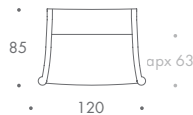

RIVERA

Rivera

Rivera combines regal elegance with minimalist sophistication. An elegant and commanding design comprising curved arms, smooth angles and tapered legs, the Rivera range sits well within both traditional and contemporary interiors. Rivera has a solid fixed seat and back. Armchairs and footstools are also available in the range.

THE SOFA & CHAIR COMPANY
LONDON

1.5 SEATER

STOOL 01

RIVERA

ARMCHAIR	77 W x 85 D x 82 H
1.5 SEATER	120 W x 85 D x 82 H
2 SEATER	140 W x 85 D x 82 H
2.5 SEATER	160 W x 85 D x 82 H
3 SEATER	180 W x 85 D x 82 H
3.5 SEATER	210 W x 85 D x 82 H
4 SEATER	250 W x 85 D x 82 H
STOOL 01	60 W x 45 D x 42 H

Seat Dimensions

ALL MODELS ARE FULLY CUSTOMISABLE IN A RANGE OF FABRICS, LEATHERS AND FINISHES. CONTACT ONE OF OUR SALES ADVISORS TO DISCUSS YOUR REQUIREMENTS.
© THE SOFA AND CHAIR COMPANY LTD.

4-5 ROSLIN ROAD
LONDON W3 8DH
0208 993 4415
www.thesofaandchair.co.uk