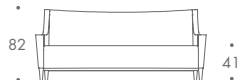

THE SOFA & CHAIR COMPANY
LONDON

ARMCHAIR

1.5 SEATER

2 SEATER

2.5 SEATER

3 SEATER

3.5 SEATER

4 SEATER

STOOL 01

RIVERA

ARMCHAIR	77 W x 85 D x 82 H
1.5 SEATER	120 W x 85 D x 82 H
2 SEATER	140 W x 85 D x 82 H
2.5 SEATER	160 W x 85 D x 82 H
3 SEATER	180 W x 85 D x 82 H
3.5 SEATER	210 W x 85 D x 82 H
4 SEATER	250 W x 85 D x 82 H
STOOL 01	60 W x 45 D x 42 H