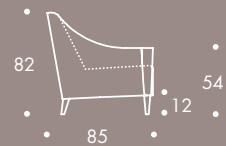

Seat Dimensions

ALL MODELS ARE FULLY CUSTOMISABLE IN A RANGE OF FABRICS, LEATHERS AND FINISHES. CONTACT ONE OF OUR SALES ADVISORS TO DISCUSS YOUR REQUIREMENTS.
© THE SOFA AND CHAIR COMPANY LTD.

4-5 ROSLIN ROAD
LONDON W3 8DH
0208 993 4415
www.thesofaandchair.co.uk