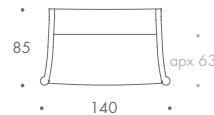

RIVERA

Rivera

Rivera combines regal elegance with minimalist sophistication. An elegant and commanding design comprising curved arms, smooth angles and tapered legs, the Rivera range sits well within both traditional and contemporary interiors. Rivera has a solid fixed seat and back. Armchairs and footstools are also available in the range.

THE SOFA & CHAIR COMPANY
LONDON

2 SEATER

STOOL 01

RIVERA

ARMCHAIR	77 W x 85 D x 82 H
1.5 SEATER	120 W x 85 D x 82 H
2 SEATER	140 W x 85 D x 82 H
2.5 SEATER	160 W x 85 D x 82 H
3 SEATER	180 W x 85 D x 82 H
3.5 SEATER	210 W x 85 D x 82 H
4 SEATER	250 W x 85 D x 82 H
STOOL 01	60 W x 45 D x 42 H

Seat Dimensions

ALL MODELS ARE FULLY CUSTOMISABLE IN A RANGE OF FABRICS, LEATHERS AND FINISHES. CONTACT ONE OF OUR SALES ADVISORS TO DISCUSS YOUR REQUIREMENTS.
© THE SOFA AND CHAIR COMPANY LTD.

4-5 ROSLIN ROAD
LONDON W3 8DH
0208 993 4415
www.thesofaandchair.co.uk