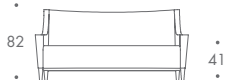

THE SOFA & CHAIR COMPANY
LONDON

ARMCHAIR

1.5 SEATER

2 SEATER

2.5 SEATER

3 SEATER

3.5 SEATER

4 SEATER

STOOL 01

RIVERA

ARMCHAIR	77 W x 85 D x 82 H
1.5 SEATER	120 W x 85 D x 82 H
2 SEATER	140 W x 85 D x 82 H
2.5 SEATER	160 W x 85 D x 82 H
3 SEATER	180 W x 85 D x 82 H
3.5 SEATER	210 W x 85 D x 82 H
4 SEATER	250 W x 85 D x 82 H
STOOL 01	60 W x 45 D x 42 H