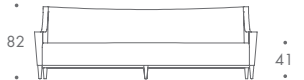

THE SOFA & CHAIR COMPANY
LONDON

ARMCHAIR

1.5 SEATER

2 SEATER

2.5 SEATER

3 SEATER

3.5 SEATER

4 SEATER

STOOL 01

RIVERA

ARMCHAIR	77 W x 85 D x 82 H
1.5 SEATER	120 W x 85 D x 82 H
2 SEATER	140 W x 85 D x 82 H
2.5 SEATER	160 W x 85 D x 82 H
3 SEATER	180 W x 85 D x 82 H
3.5 SEATER	210 W x 85 D x 82 H
4 SEATER	250 W x 85 D x 82 H
STOOL 01	60 W x 45 D x 42 H