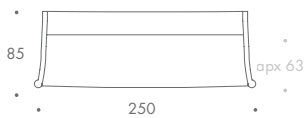

THE SOFA & CHAIR COMPANY
LONDON

ARMCHAIR

1.5 SEATER

2 SEATER

2.5 SEATER

3 SEATER

3.5 SEATER

4 SEATER

STOOL 01

RIVERA

ARMCHAIR	77 W x 85 D x 82 H
1.5 SEATER	120 W x 85 D x 82 H
2 SEATER	140 W x 85 D x 82 H
2.5 SEATER	160 W x 85 D x 82 H
3 SEATER	180 W x 85 D x 82 H
3.5 SEATER	210 W x 85 D x 82 H
4 SEATER	250 W x 85 D x 82 H
STOOL 01	60 W x 45 D x 42 H