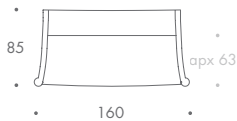

THE SOFA & CHAIR COMPANY
LONDON

ARMCHAIR

1.5 SEATER

2 SEATER

2.5 SEATER

3 SEATER

3.5 SEATER

4 SEATER

STOOL 01

RIVERA

ARMCHAIR	77 W x 85 D x 82 H
1.5 SEATER	120 W x 85 D x 82 H
2 SEATER	140 W x 85 D x 82 H
2.5 SEATER	160 W x 85 D x 82 H
3 SEATER	180 W x 85 D x 82 H
3.5 SEATER	210 W x 85 D x 82 H
4 SEATER	250 W x 85 D x 82 H
STOOL 01	60 W x 45 D x 42 H