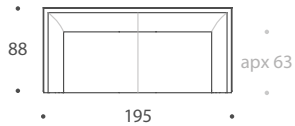

# ROCHESTER

ARMCHAIR	95 W x 88 D x 80 H
1.5 SEATER	135 W x 88 D x 80 H
2 SEATER	170 W x 88 D x 80 H
2.5 SEATER	195 W x 88 D x 80 H
3 SEATER	220 W x 88 D x 80 H
3.5 SEATER	245 W x 88 D x 80 H
STOOL 01	65 W x 45 D x 42 H
STOOL 02	95 W x 60 D x 42 H

## Seat Dimensions

APPROXIMATE ARM WIDTH – 20

ARMCHAIR

1.5 SEATER

2 SEATER

2.5 SEATER

3 SEATER

3.5 SEATER