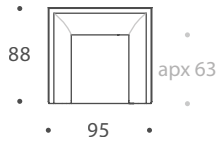

# ROCHESTER

ARMCHAIR	95 W x 88 D x 80 H
1.5 SEATER	135 W x 88 D x 80 H
2 SEATER	170 W x 88 D x 80 H
2.5 SEATER	195 W x 88 D x 80 H
3 SEATER	220 W x 88 D x 80 H
3.5 SEATER	245 W x 88 D x 80 H
STOOL 01	65 W x 45 D x 42 H
STOOL 02	95 W x 60 D x 42 H

## Seat Dimensions

APPROXIMATE ARM WIDTH – 20

ARMCHAIR

1.5 SEATER

2 SEATER

2.5 SEATER

3 SEATER

3.5 SEATER