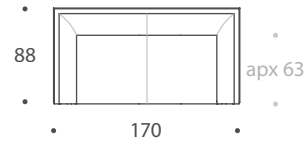

# ROCHESTER

ARMCHAIR	95 W x 88 D x 80 H
1.5 SEATER	135 W x 88 D x 80 H
2 SEATER	170 W x 88 D x 80 H
2.5 SEATER	195 W x 88 D x 80 H
3 SEATER	220 W x 88 D x 80 H
3.5 SEATER	245 W x 88 D x 80 H
STOOL 01	65 W x 45 D x 42 H
STOOL 02	95 W x 60 D x 42 H

## Seat Dimensions

APPROXIMATE ARM WIDTH – 20

ARMCHAIR

1.5 SEATER

2 SEATER

2.5 SEATER

3 SEATER

3.5 SEATER