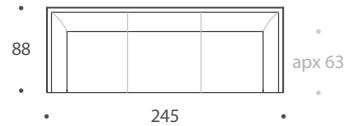

# ROCHESTER

ARMCHAIR	95 W x 88 D x 80 H
1.5 SEATER	135 W x 88 D x 80 H
2 SEATER	170 W x 88 D x 80 H
2.5 SEATER	195 W x 88 D x 80 H
3 SEATER	220 W x 88 D x 80 H
3.5 SEATER	245 W x 88 D x 80 H
STOOL 01	65 W x 45 D x 42 H
STOOL 02	95 W x 60 D x 42 H

## Seat Dimensions

APPROXIMATE ARM WIDTH – 20

ARMCHAIR

1.5 SEATER

2 SEATER

2.5 SEATER

3 SEATER

3.5 SEATER