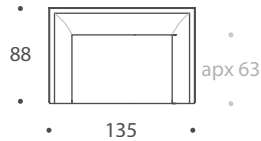

# ROCHESTER

ARMCHAIR	95 W x 88 D x 80 H
1.5 SEATER	135 W x 88 D x 80 H
2 SEATER	170 W x 88 D x 80 H
2.5 SEATER	195 W x 88 D x 80 H
3 SEATER	220 W x 88 D x 80 H
3.5 SEATER	245 W x 88 D x 80 H
STOOL 01	65 W x 45 D x 42 H
STOOL 02	95 W x 60 D x 42 H

## Seat Dimensions

APPROXIMATE ARM WIDTH – 20

ARMCHAIR

1.5 SEATER

2 SEATER

2.5 SEATER

3 SEATER

3.5 SEATER