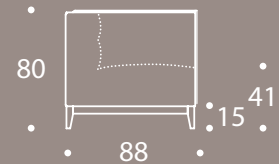

# ROCHESTER

ARMCHAIR	95 W x 88 D x 80 H
1.5 SEATER	135 W x 88 D x 80 H
2 SEATER	170 W x 88 D x 80 H
2.5 SEATER	195 W x 88 D x 80 H
3 SEATER	220 W x 88 D x 80 H
3.5 SEATER	245 W x 88 D x 80 H
STOOL 01	65 W x 45 D x 42 H
STOOL 02	95 W x 60 D x 42 H

## Seat Dimensions

APPROXIMATE ARM WIDTH – 20

ARMCHAIR

1.5 SEATER

2 SEATER

2.5 SEATER

3 SEATER

3.5 SEATER