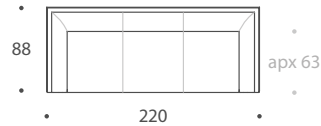

# ROCHESTER

ARMCHAIR	95 W x 88 D x 80 H
1.5 SEATER	135 W x 88 D x 80 H
2 SEATER	170 W x 88 D x 80 H
2.5 SEATER	195 W x 88 D x 80 H
3 SEATER	220 W x 88 D x 80 H
3.5 SEATER	245 W x 88 D x 80 H
STOOL 01	65 W x 45 D x 42 H
STOOL 02	95 W x 60 D x 42 H

## Seat Dimensions

APPROXIMATE ARM WIDTH – 20

ARMCHAIR

1.5 SEATER

2 SEATER

2.5 SEATER

3 SEATER

3.5 SEATER