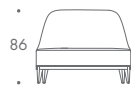

STANLEY

Stanley

Stanley is a stylish statement piece that fuses modern chic with classic sophistication. With its soft sweeping form and elegant features, Stanley serves as an ideal conversation piece. As versatile as it is timeless, Stanley is also available as a bed or single chair with an elegant, plush oval ottoman to accompany it.

THE SOFA & CHAIR COMPANY
LONDON

1.5 SEATER

STANLEY

ARMCHAIR	66 W x 70 D x 86 H
1.5 SEATER	110 W x 75 D x 86 H
2 SEATER	130 W x 75 D x 86 H
2.5 SEATER	150 W x 75 D x 86 H
STOOL 01	70 W x 36 D x 38 H
STOOL 02	100 W x 55 D x 38 H
STOOL 03	125 W x 65 D x 38 H
STOOL 04	50 W x 50 D x 38 H
STOOL 05	75 W x 75 D x 38 H
STOOL 06	100 W x 100 D x 38 H

Seat Dimensions