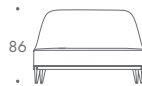

STANLEY

Stanley

Stanley is a stylish statement piece that fuses modern chic with classic sophistication. With its soft sweeping form and elegant features, Stanley serves as an ideal conversation piece. As versatile as it is timeless, Stanley is also available as a bed or single chair with an elegant, plush oval ottoman to accompany it.

THE SOFA & CHAIR COMPANY
LONDON

2 SEATER

STANLEY

ARMCHAIR	66 W x 70 D x 86 H
1.5 SEATER	110 W x 75 D x 86 H
2 SEATER	130 W x 75 D x 86 H
2.5 SEATER	150 W x 75 D x 86 H
STOOL 01	70 W x 36 D x 38 H
STOOL 02	100 W x 55 D x 38 H
STOOL 03	125 W x 65 D x 38 H
STOOL 04	50 W x 50 D x 38 H
STOOL 05	75 W x 75 D x 38 H
STOOL 06	100 W x 100 D x 38 H

Seat Dimensions