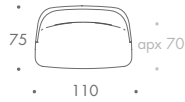

STANLEY

Stanley

Stanley is a stylish statement piece that fuses modern chic with classic sophistication. With its soft sweeping form and elegant features, Stanley serves as an ideal conversation piece. As versatile as it is timeless, Stanley is also available as a bed or single chair with an elegant, plush oval ottoman to accompany it.

THE SOFA & CHAIR COMPANY
LONDON

1.5 SEATER

STANLEY

ARMCHAIR	66 W x 70 D x 86 H
1.5 SEATER	110 W x 75 D x 86 H
2 SEATER	130 W x 75 D x 86 H
2.5 SEATER	150 W x 75 D x 86 H
STOOL 01	70 W x 36 D x 38 H
STOOL 02	100 W x 55 D x 38 H
STOOL 03	125 W x 65 D x 38 H
STOOL 04	50 W x 50 D x 38 H
STOOL 05	75 W x 75 D x 38 H
STOOL 06	100 W x 100 D x 38 H

Seat Dimensions