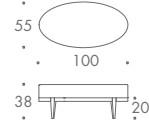

STANLEY

Stanley

Stanley is a stylish statement piece that fuses modern chic with classic sophistication. With its soft sweeping form and elegant features, Stanley serves as an ideal conversation piece. As versatile as it is timeless, Stanley is also available as a bed or single chair with an elegant, plush oval ottoman to accompany it.

THE SOFA & CHAIR COMPANY
LONDON

STOOL 02

STANLEY

ARMCHAIR	66 W x 70 D x 86 H
1.5 SEATER	110 W x 75 D x 86 H
2 SEATER	130 W x 75 D x 86 H
2.5 SEATER	150 W x 75 D x 86 H
STOOL 01	70 W x 36 D x 38 H
STOOL 02	100 W x 55 D x 38 H
STOOL 03	125 W x 65 D x 38 H
STOOL 04	50 W x 50 D x 38 H
STOOL 05	75 W x 75 D x 38 H
STOOL 06	100 W x 100 D x 38 H

Seat Dimensions