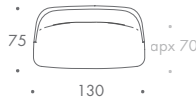

STANLEY

Stanley

Stanley is a stylish statement piece that fuses modern chic with classic sophistication. With its soft sweeping form and elegant features, Stanley serves as an ideal conversation piece. As versatile as it is timeless, Stanley is also available as a bed or single chair with an elegant, plush oval ottoman to accompany it.

THE SOFA & CHAIR COMPANY
LONDON

2 SEATER

STANLEY

ARMCHAIR	66 W x 70 D x 86 H
1.5 SEATER	110 W x 75 D x 86 H
2 SEATER	130 W x 75 D x 86 H
2.5 SEATER	150 W x 75 D x 86 H
STOOL 01	70 W x 36 D x 38 H
STOOL 02	100 W x 55 D x 38 H
STOOL 03	125 W x 65 D x 38 H
STOOL 04	50 W x 50 D x 38 H
STOOL 05	75 W x 75 D x 38 H
STOOL 06	100 W x 100 D x 38 H

Seat Dimensions