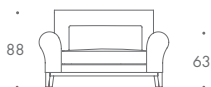

THE SOFA & CHAIR COMPANY
LONDON

110

ARMCHAIR

150

1.5 SEATER

180

2 SEATER

210

2.5 SEATER

240

3 SEATER

STOOL 01

WILLIAM

ARMCHAIR	110 W x 102 D x 88 H
1.5 SEATER	150 W x 102 D x 88 H
2 SEATER	180 W x 102 D x 88 H
2.5 SEATER	210 W x 102 D x 88 H
3 SEATER	240 W x 102 D x 88 H
STOOL 01	80 W x 55 D x 44 H