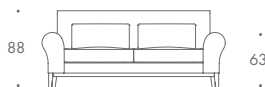

THE SOFA & CHAIR COMPANY
LONDON

110

ARMCHAIR

150

1.5 SEATER

180

2 SEATER

210

2.5 SEATER

240

3 SEATER

STOOL 01

WILLIAM

ARMCHAIR	110 W x 102 D x 88 H
1.5 SEATER	150 W x 102 D x 88 H
2 SEATER	180 W x 102 D x 88 H
2.5 SEATER	210 W x 102 D x 88 H
3 SEATER	240 W x 102 D x 88 H
STOOL 01	80 W x 55 D x 44 H

Seat Dimensions