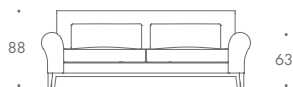

THE SOFA & CHAIR COMPANY
LONDON

110

ARMCHAIR

150

1.5 SEATER

180

2 SEATER

210

2.5 SEATER

240

3 SEATER

STOOL 01

WILLIAM

ARMCHAIR	110 W x 102 D x 88 H
1.5 SEATER	150 W x 102 D x 88 H
2 SEATER	180 W x 102 D x 88 H
2.5 SEATER	210 W x 102 D x 88 H
3 SEATER	240 W x 102 D x 88 H
STOOL 01	80 W x 55 D x 44 H

Seat Dimensions