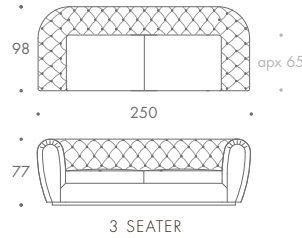

## Windsor

Windsor is an inviting and distinctive piece with deep buttoning set lavishly into the arms and back. The straight seat and fixed back are offset by the smooth curves and delicate piping of the arms and seat cushions. Sumptuous layers of padding ensure a delightful seating experience.

## WINDSOR

2 SEATER	190 W x 98 D x 77 H
2.5 SEATER	220 W x 98 D x 77 H
3 SEATER	250 W x 98 D x 77 H
3.5 SEATER	280 W x 98 D x 77 H

### Seat Dimensions