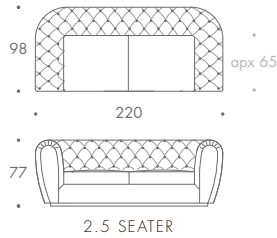

## Windsor

Windsor is an inviting and distinctive piece with deep buttoning set lavishly into the arms and back. The straight seat and fixed back are offset by the smooth curves and delicate piping of the arms and seat cushions. Sumptuous layers of padding ensure a delightful seating experience.

## WINDSOR

2 SEATER	190 W x 98 D x 77 H
2.5 SEATER	220 W x 98 D x 77 H
3 SEATER	250 W x 98 D x 77 H
3.5 SEATER	280 W x 98 D x 77 H

### Seat Dimensions