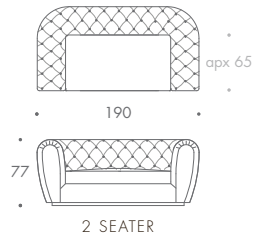

## Windsor

Windsor is an inviting and distinctive piece with deep buttoning set lavishly into the arms and back. The straight seat and fixed back are offset by the smooth curves and delicate piping of the arms and seat cushions. Sumptuous layers of padding ensure a delightful seating experience.

## WINDSOR

2 SEATER	190 W x 98 D x 77 H
2.5 SEATER	220 W x 98 D x 77 H
3 SEATER	250 W x 98 D x 77 H
3.5 SEATER	280 W x 98 D x 77 H

### Seat Dimensions