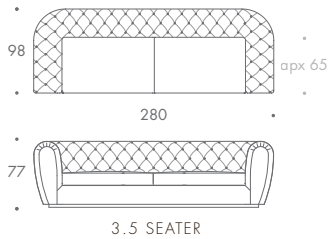

## Windsor

Windsor is an inviting and distinctive piece with deep buttoning set lavishly into the arms and back. The straight seat and fixed back are offset by the smooth curves and delicate piping of the arms and seat cushions. Sumptuous layers of padding ensure a delightful seating experience.

## WINDSOR

2 SEATER	190 W x 98 D x 77 H
2.5 SEATER	220 W x 98 D x 77 H
3 SEATER	250 W x 98 D x 77 H
3.5 SEATER	280 W x 98 D x 77 H

### Seat Dimensions