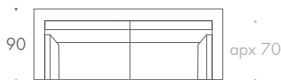

THE SOFA & CHAIR COMPANY
LONDON

138

1.5 SEATER SOFA

178

2 SEATER SOFA

188

2.5 SEATER SOFA

198

2.5 SEATER SOFA LARGE

220

3 SEATER SOFA

BALTHUS

1.5 SEATER	138 W x 90 D x 90 H
2 SEATER	178 W x 90 D x 90 H
2.5 SEATER	188 W x 90 D x 90 H
2.5 SEATER	198 W x 90 D x 90 H
3.5 SEATER	220 W x 90 D x 90 H

Seat Dimensions

Mattress Dimensions

1.5 SEATER	95 W x 190 L
2 SEATER	135 W x 190 L
2.5 SEATER	145 W x 190 L
2.5 SEATER	155 W x 190 L
3.5 SEATER	155 W x 190 L