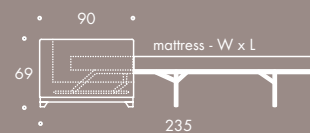

2.5 SEATER SOFA LARGE

220

3 SEATER SOFA

BALTHUS

1.5 SEATER	138 W x 90 D x 90 H
2 SEATER	178 W x 90 D x 90 H
2.5 SEATER	188 W x 90 D x 90 H
2.5 SEATER	198 W x 90 D x 90 H
3.5 SEATER	220 W x 90 D x 90 H

Seat Dimensions

Mattress Dimensions

1.5 SEATER	95 W x 190 L
2 SEATER	135 W x 190 L
2.5 SEATER	145 W x 190 L
2.5 SEATER	155 W x 190 L
3.5 SEATER	155 W x 190 L