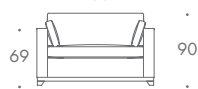

BALTHUS

Balthus

Sleek and sophisticated by design, Balthus is a worthy addition to any interior. The sumptuous foam-wrapped feather and down seat and back cushions provide a luxurious and relaxing seating experience. An elegant show wood plinth accentuates the beauty of the design. All of our high quality sprung sofa bed mattresses are mounted on solid beech slats with a 3 fold bed mechanism.

THE SOFA & CHAIR COMPANY
LONDON

138

1.5 SEATER SOFA

178

2 SEATER SOFA

188

2.5 SEATER SOFA

198

2.5 SEATER SOFA LARGE

220

3 SEATER SOFA

BALTHUS

1.5 SEATER	138 W x 90 D x 90 H
2 SEATER	178 W x 90 D x 90 H
2.5 SEATER	188 W x 90 D x 90 H
2.5 SEATER	198 W x 90 D x 90 H
3.5 SEATER	220 W x 90 D x 90 H

Seat Dimensions

Mattress Dimensions

1.5 SEATER	95 W x 190 L
2 SEATER	135 W x 190 L
2.5 SEATER	145 W x 190 L
2.5 SEATER	155 W x 190 L
3.5 SEATER	155 W x 190 L