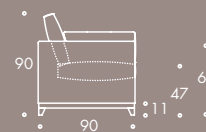

2.5 SEATER SOFA LARGE

220

3 SEATER SOFA

BALTHUS

1.5 SEATER	138 W x 90 D x 90 H
2 SEATER	178 W x 90 D x 90 H
2.5 SEATER	188 W x 90 D x 90 H
2.5 SEATER	198 W x 90 D x 90 H
3.5 SEATER	220 W x 90 D x 90 H

Seat Dimensions

Mattress Dimensions

1.5 SEATER	95 W x 190 L
2 SEATER	135 W x 190 L
2.5 SEATER	145 W x 190 L
2.5 SEATER	155 W x 190 L
3.5 SEATER	155 W x 190 L