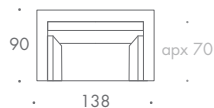

BALTHUS

Balthus

Sleek and sophisticated by design, Balthus is a worthy addition to any interior. The sumptuous foam-wrapped feather and down seat and back cushions provide a luxurious and relaxing seating experience. An elegant show wood plinth accentuates the beauty of the design. All of our high quality sprung sofa bed mattresses are mounted on solid beech slats with a 3 fold bed mechanism.

THE SOFA & CHAIR COMPANY
LONDON

138

178

188

198

220

BALTHUS

1.5 SEATER	138 W x 90 D x 90 H
2 SEATER	178 W x 90 D x 90 H
2.5 SEATER	188 W x 90 D x 90 H
2.5 SEATER	198 W x 90 D x 90 H
3.5 SEATER	220 W x 90 D x 90 H

Seat Dimensions

Mattress Dimensions

1.5 SEATER	95 W x 190 L
2 SEATER	135 W x 190 L
2.5 SEATER	145 W x 190 L
2.5 SEATER	155 W x 190 L
3.5 SEATER	155 W x 190 L