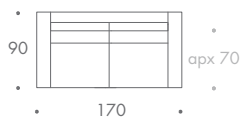

BRANCUSI

Brancusi

The Brancusi range provides supreme comfort coupled with a versatile and sophisticated design. Classic proportions are enhanced with detailed stitching effects and exposed feet for a prevailing element of luxury. All of our high quality sprung sofa bed mattresses are mounted on solid beech slats with a 3 fold bed mechanism.

THE SOFA & CHAIR COMPANY
LONDON

150

170

190

210

235

BRANCUSI

1.5 SEATER	150 W x 90 D x 90 H
2 SEATER	170 W x 90 D x 90 H
2.5 SEATER	190 W x 90 D x 90 H
3 SEATER	210 W x 90 D x 90 H
3.5 SEATER	235 W x 90 D x 90 H

Seat Dimensions

Mattress Dimensions

1.5 SEATER	95 W x 190 L
2 SEATER	115 W x 190 L
2.5 SEATER	135 W x 190 L
2.5 SEATER	155 W x 190 L
3.5 SEATER	155 W x 190 L