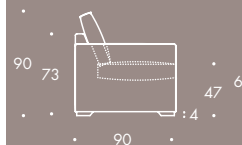

2.5 SEATER SOFA LARGE

235

3 SEATER SOFA

BRANCUSI

1.5 SEATER	150 W x 90 D x 90 H
2 SEATER	170 W x 90 D x 90 H
2.5 SEATER	190 W x 90 D x 90 H
3 SEATER	210 W x 90 D x 90 H
3.5 SEATER	235 W x 90 D x 90 H

Seat Dimensions

Mattress Dimensions

1.5 SEATER	95 W x 190 L
2 SEATER	115 W x 190 L
2.5 SEATER	135 W x 190 L
2.5 SEATER	155 W x 190 L
3.5 SEATER	155 W x 190 L