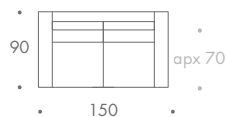

BRANCUSI

Brancusi

The Brancusi range provides supreme comfort coupled with a versatile and sophisticated design. Classic proportions are enhanced with detailed stitching effects and exposed feet for a prevailing element of luxury. All of our high quality sprung sofa bed mattresses are mounted on solid beech slats with a 3 fold bed mechanism.

THE SOFA & CHAIR COMPANY
LONDON

150

170

190

210

235

BRANCUSI

1.5 SEATER	150 W x 90 D x 90 H
2 SEATER	170 W x 90 D x 90 H
2.5 SEATER	190 W x 90 D x 90 H
3 SEATER	210 W x 90 D x 90 H
3.5 SEATER	235 W x 90 D x 90 H

Seat Dimensions

Mattress Dimensions

1.5 SEATER	95 W x 190 L
2 SEATER	115 W x 190 L
2.5 SEATER	135 W x 190 L
2.5 SEATER	155 W x 190 L
3.5 SEATER	155 W x 190 L