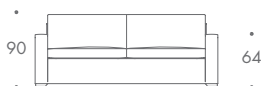

THE SOFA & CHAIR COMPANY
LONDON

150

1.5 SEATER SOFA

170

2 SEATER SOFA

190

2.5 SEATER SOFA

210

2.5 SEATER SOFA LARGE

235

3 SEATER SOFA

BRANCUSI

1.5 SEATER	150 W x 90 D x 90 H
2 SEATER	170 W x 90 D x 90 H
2.5 SEATER	190 W x 90 D x 90 H
3 SEATER	210 W x 90 D x 90 H
3.5 SEATER	235 W x 90 D x 90 H

Seat Dimensions

Mattress Dimensions

1.5 SEATER	95 W x 190 L
2 SEATER	115 W x 190 L
2.5 SEATER	135 W x 190 L
2.5 SEATER	155 W x 190 L
3.5 SEATER	155 W x 190 L