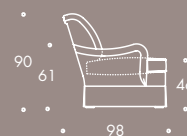

THE SOFA & CHAIR COMPANY
LONDON

125

90 61

1.5 SEATER SOFA

165

90 61

2 SEATER SOFA

185

90 61

2.5 SEATER SOFA

205

90 61

2.5 SEATER SOFA LARGE

235

90 61

3 SEATER SOFA

HOWARD

1.5 SEATER	125 W x 98 D x 90 H
2 SEATER	165 W x 98 D x 90 H
2.5 SEATER	185 W x 98 D x 90 H
2.5 SEATER	205 W x 98 D x 90 H
3.5 SEATER	235 W x 98 D x 90 H

Seat Dimensions

Mattress Dimensions

1.5 SEATER	75 W x 190 L
2 SEATER	115 W x 190 L
2.5 SEATER	135 W x 190 L
2.5 SEATER	155 W x 190 L
3.5 SEATER	155 W x 190 L