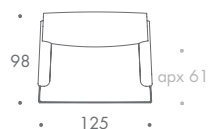

THE SOFA & CHAIR COMPANY
LONDON

125

90 61

1.5 SEATER SOFA

165

90 61

2 SEATER SOFA

185

90 61

2.5 SEATER SOFA

205

90 61

2.5 SEATER SOFA LARGE

235

90 61

3 SEATER SOFA

HOWARD

1.5 SEATER	125 W x 98 D x 90 H
2 SEATER	165 W x 98 D x 90 H
2.5 SEATER	185 W x 98 D x 90 H
2.5 SEATER	205 W x 98 D x 90 H
3.5 SEATER	235 W x 98 D x 90 H

Seat Dimensions

Mattress Dimensions

1.5 SEATER	75 W x 190 L
2 SEATER	115 W x 190 L
2.5 SEATER	135 W x 190 L
2.5 SEATER	155 W x 190 L
3.5 SEATER	155 W x 190 L