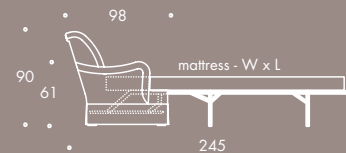

THE SOFA & CHAIR COMPANY
LONDON

125

90 61

1.5 SEATER SOFA

165

90 61

2 SEATER SOFA

185

90 61

2.5 SEATER SOFA

205

90 61

2.5 SEATER SOFA LARGE

235

90 61

3 SEATER SOFA

HOWARD

1.5 SEATER	125 W x 98 D x 90 H
2 SEATER	165 W x 98 D x 90 H
2.5 SEATER	185 W x 98 D x 90 H
2.5 SEATER	205 W x 98 D x 90 H
3.5 SEATER	235 W x 98 D x 90 H

Seat Dimensions

Mattress Dimensions

1.5 SEATER	75 W x 190 L
2 SEATER	115 W x 190 L
2.5 SEATER	135 W x 190 L
2.5 SEATER	155 W x 190 L
3.5 SEATER	155 W x 190 L