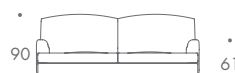

THE SOFA & CHAIR COMPANY
LONDON

125

90 61

1.5 SEATER SOFA

165

90 61

2 SEATER SOFA

185

90 61

2.5 SEATER SOFA

205

90 61

2.5 SEATER SOFA LARGE

235

90 61

3 SEATER SOFA

HOWARD

1.5 SEATER	125 W x 98 D x 90 H
2 SEATER	165 W x 98 D x 90 H
2.5 SEATER	185 W x 98 D x 90 H
2.5 SEATER	205 W x 98 D x 90 H
3.5 SEATER	235 W x 98 D x 90 H

Seat Dimensions

Mattress Dimensions

1.5 SEATER	75 W x 190 L
2 SEATER	115 W x 190 L
2.5 SEATER	135 W x 190 L
2.5 SEATER	155 W x 190 L
3.5 SEATER	155 W x 190 L