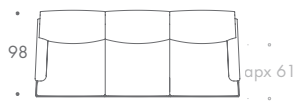

90 61

2.5 SEATER SOFA

205

90 61

2.5 SEATER SOFA LARGE

235

90 61

3 SEATER SOFA

HOWARD

1.5 SEATER	125 W x 98 D x 90 H
2 SEATER	165 W x 98 D x 90 H
2.5 SEATER	185 W x 98 D x 90 H
2.5 SEATER	205 W x 98 D x 90 H
3.5 SEATER	235 W x 98 D x 90 H

Seat Dimensions

Mattress Dimensions

1.5 SEATER	75 W x 190 L
2 SEATER	115 W x 190 L
2.5 SEATER	135 W x 190 L
2.5 SEATER	155 W x 190 L
3.5 SEATER	155 W x 190 L