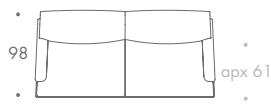

THE SOFA & CHAIR COMPANY
LONDON

125

90 61

1.5 SEATER SOFA

165

90 61

2 SEATER SOFA

185

90 61

2.5 SEATER SOFA

205

90 61

2.5 SEATER SOFA LARGE

235

90 61

3 SEATER SOFA

HOWARD

1.5 SEATER	125 W x 98 D x 90 H
2 SEATER	165 W x 98 D x 90 H
2.5 SEATER	185 W x 98 D x 90 H
2.5 SEATER	205 W x 98 D x 90 H
3.5 SEATER	235 W x 98 D x 90 H

Seat Dimensions

Mattress Dimensions

1.5 SEATER	75 W x 190 L
2 SEATER	115 W x 190 L
2.5 SEATER	135 W x 190 L
2.5 SEATER	155 W x 190 L
3.5 SEATER	155 W x 190 L