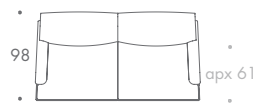

THE SOFA & CHAIR COMPANY
LONDON

125

90 61

1.5 SEATER SOFA

165

90 61

2 SEATER SOFA

185

90 61

2.5 SEATER SOFA

205

90 61

2.5 SEATER SOFA LARGE

235

90 61

3 SEATER SOFA

HOWARD

1.5 SEATER	125 W x 98 D x 90 H
2 SEATER	165 W x 98 D x 90 H
2.5 SEATER	185 W x 98 D x 90 H
2.5 SEATER	205 W x 98 D x 90 H
3.5 SEATER	235 W x 98 D x 90 H

Seat Dimensions

Mattress Dimensions

1.5 SEATER	75 W x 190 L
2 SEATER	115 W x 190 L
2.5 SEATER	135 W x 190 L
2.5 SEATER	155 W x 190 L
3.5 SEATER	155 W x 190 L