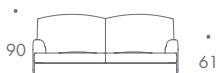

THE SOFA & CHAIR COMPANY
LONDON

125

90 61

1.5 SEATER SOFA

165

90 61

2 SEATER SOFA

185

90 61

2.5 SEATER SOFA

205

90 61

2.5 SEATER SOFA LARGE

235

90 61

3 SEATER SOFA

HOWARD

1.5 SEATER	125 W x 98 D x 90 H
2 SEATER	165 W x 98 D x 90 H
2.5 SEATER	185 W x 98 D x 90 H
2.5 SEATER	205 W x 98 D x 90 H
3.5 SEATER	235 W x 98 D x 90 H

Seat Dimensions

Mattress Dimensions

1.5 SEATER	75 W x 190 L
2 SEATER	115 W x 190 L
2.5 SEATER	135 W x 190 L
2.5 SEATER	155 W x 190 L
3.5 SEATER	155 W x 190 L