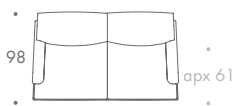

THE SOFA & CHAIR COMPANY
LONDON

125

90 61

1.5 SEATER SOFA

165

90 61

2 SEATER SOFA

185

90 61

2.5 SEATER SOFA

205

90 61

2.5 SEATER SOFA LARGE

235

90 61

3 SEATER SOFA

HOWARD

1.5 SEATER	125 W x 98 D x 90 H
2 SEATER	165 W x 98 D x 90 H
2.5 SEATER	185 W x 98 D x 90 H
2.5 SEATER	205 W x 98 D x 90 H
3.5 SEATER	235 W x 98 D x 90 H

Seat Dimensions

Mattress Dimensions

1.5 SEATER	75 W x 190 L
2 SEATER	115 W x 190 L
2.5 SEATER	135 W x 190 L
2.5 SEATER	155 W x 190 L
3.5 SEATER	155 W x 190 L