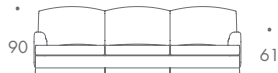

THE SOFA & CHAIR COMPANY
LONDON

125

90 61

1.5 SEATER SOFA

165

90 61

2 SEATER SOFA

185

90 61

2.5 SEATER SOFA

205

90 61

2.5 SEATER SOFA LARGE

235

90 61

3 SEATER SOFA

HOWARD

1.5 SEATER	125 W x 98 D x 90 H
2 SEATER	165 W x 98 D x 90 H
2.5 SEATER	185 W x 98 D x 90 H
2.5 SEATER	205 W x 98 D x 90 H
3.5 SEATER	235 W x 98 D x 90 H

Seat Dimensions

Mattress Dimensions

1.5 SEATER	75 W x 190 L
2 SEATER	115 W x 190 L
2.5 SEATER	135 W x 190 L
2.5 SEATER	155 W x 190 L
3.5 SEATER	155 W x 190 L