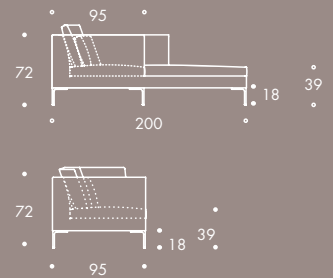

COMPOSITION 08

COMPOSITION 09

COMPOSITION 10

COMPOSITION 11

COMPOSITION 12

PICASSO

- COMPOSITION 01 260 W x 200 D x 72 H
- COMPOSITION 02 260 W x 200 D x 72 H
- COMPOSITION 03 300 W x 200 D x 72 H
- COMPOSITION 04 300 W x 200 D x 72 H
- COMPOSITION 05 370 W x 200 D x 72 H
- COMPOSITION 06 400 W x 200 D x 72 H
- COMPOSITION 07 320 W x 255 D x 72 H
- COMPOSITION 08 320 W x 255 D x 72 H
- COMPOSITION 09 380 W x 285 D x 72 H
- COMPOSITION 10 380 W x 285 D x 72 H
- COMPOSITION 11 380 W x 285 D x 72 H
- COMPOSITION 12 420 W x 305 D x 72 H

Seat Dimensions

ALL MODELS ARE FULLY CUSTOMISABLE IN A RANGE OF FABRICS, LEATHERS AND FINISHES. CONTACT ONE OF OUR SALES ADVISORS TO DISCUSS YOUR REQUIREMENTS.
© THE SOFA AND CHAIR COMPANY LTD.

4-5 ROSLIN ROAD
LONDON W3 8DH
0208 993 4415
www.thesofaandchair.co.uk