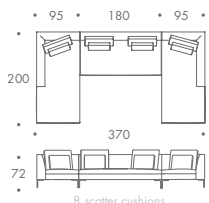

THE SOFA & CHAIR COMPANY
LONDON

COMPOSITION 01

COMPOSITION 02

COMPOSITION 03

COMPOSITION 04

COMPOSITION 05

COMPOSITION 06

COMPOSITION 07

COMPOSITION 08

COMPOSITION 09

COMPOSITION 10

COMPOSITION 11

COMPOSITION 12

PICASSO

- COMPOSITION 01 260 W x 200 D x 72 H
- COMPOSITION 02 260 W x 200 D x 72 H
- COMPOSITION 03 300 W x 200 D x 72 H
- COMPOSITION 04 300 W x 200 D x 72 H
- COMPOSITION 05 370 W x 200 D x 72 H
- COMPOSITION 06 400 W x 200 D x 72 H
- COMPOSITION 07 320 W x 255 D x 72 H
- COMPOSITION 08 320 W x 255 D x 72 H
- COMPOSITION 09 380 W x 285 D x 72 H
- COMPOSITION 10 380 W x 285 D x 72 H
- COMPOSITION 11 380 W x 285 D x 72 H
- COMPOSITION 12 420 W x 305 D x 72 H