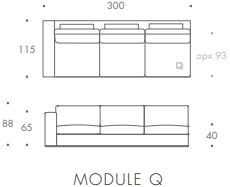

Braque

LARGE

Modern and stylish to the core, Braque Large is a unique modular sofa range. Comprised of up to 16 pieces, the sofa system provides you with great scope for personalisation of the seating arrangement. Each foam-wrapped feather and down seat and back cushion comes with a plump bolster cushion, ensuring a truly luxurious seating experience.

THE SOFA & CHAIR COMPANY
LONDON

MODULAR SOFAS

BRAQUE LARGE

BRAQUE LARGE

MODULE Z1	115 W x 115 D x 88 H
MODULE Y1	115 W x 115 D x 88 H
MODULE V1	207 W x 115 D x 88 H
MODULE U1	207 W x 115 D x 88 H
MODULE Z	115 W x 115 D x 88 H
MODULE Y	115 W x 115 D x 88 H
MODULE X	94 W x 115 D x 88 H
MODULE W	185 W x 115 D x 88 H
MODULE V	207 W x 115 D x 88 H
MODULE U	207 W x 115 D x 88 H
MODULE T	115 W x 207 D x 88 H
MODULE S	115 W x 207 D x 88 H
MODULE R	278 W x 115 D x 88 H
MODULE Q	300 W x 115 D x 88 H
MODULE P	300 W x 115 D x 88 H
MODULE O	115 W x 115 D x 40 H

MORE MODULES & COMPOSITIONS AVAILABLE

BRAQUE LARGE

Seat Dimensions

APPROXIMATE ARM WIDTH – 20