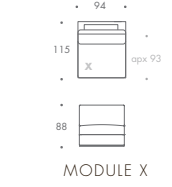

Braque

LARGE

Modern and stylish to the core, Braque Large is a unique modular sofa range. Comprised of up to 16 pieces, the sofa system provides you with great scope for personalisation of the seating arrangement. Each foam-wrapped feather and down seat and back cushion comes with a plump bolster cushion, ensuring a truly luxurious seating experience.

THE SOFA & CHAIR COMPANY
LONDON

MODULAR SOFAS

BRAQUE LARGE

BRAQUE LARGE

MODULE Z1	115 W x 115 D x 88 H
MODULE Y1	115 W x 115 D x 88 H
MODULE V1	207 W x 115 D x 88 H
MODULE U1	207 W x 115 D x 88 H
MODULE Z	115 W x 115 D x 88 H
MODULE Y	115 W x 115 D x 88 H
MODULE X	94 W x 115 D x 88 H
MODULE W	185 W x 115 D x 88 H
MODULE V	207 W x 115 D x 88 H
MODULE U	207 W x 115 D x 88 H
MODULE T	115 W x 207 D x 88 H
MODULE S	115 W x 207 D x 88 H
MODULE R	278 W x 115 D x 88 H
MODULE Q	300 W x 115 D x 88 H
MODULE P	300 W x 115 D x 88 H
MODULE O	115 W x 115 D x 40 H

MORE MODULES & COMPOSITIONS AVAILABLE

BRAQUE LARGE

Seat Dimensions

APPROXIMATE ARM WIDTH – 20