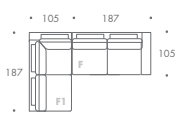

COMPOSITION 05