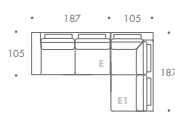

COMPOSITION 06