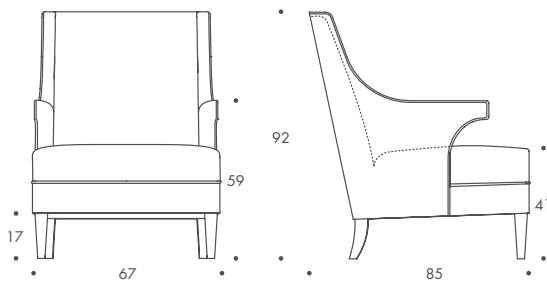

BISHOP

Bishop

A unique and imposing piece, the Bishop befits a stylish interior. The signature cut away arms, intricate piping detail and angled back form a memorable design that sits well in the corner of the room. Sumptuous layers of padding ensure a luxurious seating experience.

THE SOFA & CHAIR COMPANY
LONDON

ST-BISH-CHA

BISHOP

Seat Dimensions