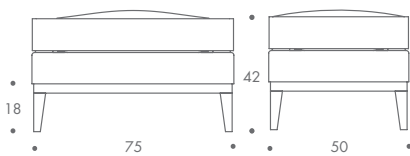

THE SOFA & CHAIR COMPANY
LONDON

BLAKE

ST-BLAK-ARM	76 W x 98 D x 113 H
ST-BLAK-STL-01	75 W x 50 D x 42 H
ST-BLAK-STL	75 W x 75 D x 42 H

Seat Dimensions

ST-BLAK-ARM

ST-BLAK-STL-01

ST-BLAK-STL

ALL MODELS ARE FULLY CUSTOMISABLE IN A RANGE OF FABRICS, LEATHERS AND FINISHES. CONTACT ONE OF OUR SALES ADVISORS TO DISCUSS YOUR REQUIREMENTS.