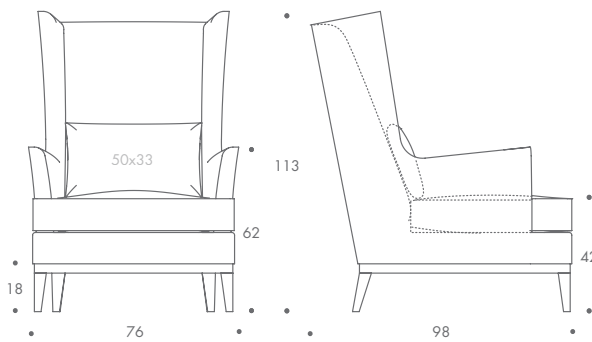

BLAKE

Blake

Regal and stylish, Blake is an innovative take on a popular classic. This high back wing chair maintains the perfect balance between traditional form and contemporary style. The foam-wrapped feather and down seat and accent cushion ensure a comfortable seating experience for both the modern and traditional interior.

THE SOFA & CHAIR COMPANY
LONDON

BLAKE

ST-BLAK-ARM	76 W x 98 D x 113 H
ST-BLAK-STL-01	75 W x 50 D x 42 H
ST-BLAK-STL	75 W x 75 D x 42 H

Seat Dimensions

ST-BLAK-ARM

ST-BLAK-STL-01

ST-BLAK-STL

ALL MODELS ARE FULLY CUSTOMISABLE IN A RANGE OF FABRICS, LEATHERS AND FINISHES. CONTACT ONE OF OUR SALES ADVISORS TO DISCUSS YOUR REQUIREMENTS.