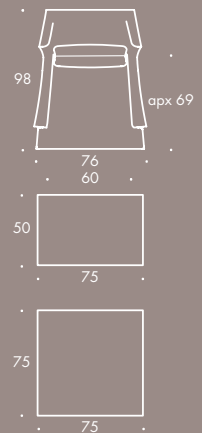

THE SOFA & CHAIR COMPANY
LONDON

BLAKE

ST-BLAK-ARM	76 W x 98 D x 113 H
ST-BLAK-STL-01	75 W x 50 D x 42 H
ST-BLAK-STL	75 W x 75 D x 42 H

Seat Dimensions

ST-BLAK-ARM

ST-BLAK-STL-01

ST-BLAK-STL

ALL MODELS ARE FULLY CUSTOMISABLE IN A RANGE OF FABRICS, LEATHERS AND FINISHES. CONTACT ONE OF OUR SALES ADVISORS TO DISCUSS YOUR REQUIREMENTS.