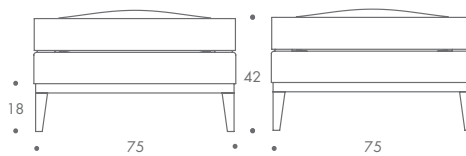

THE SOFA & CHAIR COMPANY
LONDON

BLAKE

ST-BLAK-ARM	76 W x 98 D x 113 H
ST-BLAK-STL-01	75 W x 50 D x 42 H
ST-BLAK-STL	75 W x 75 D x 42 H

Seat Dimensions

ST-BLAK-ARM

ST-BLAK-STL-01

ST-BLAK-STL

ALL MODELS ARE FULLY CUSTOMISABLE IN A RANGE OF FABRICS, LEATHERS AND FINISHES. CONTACT ONE OF OUR SALES ADVISORS TO DISCUSS YOUR REQUIREMENTS.