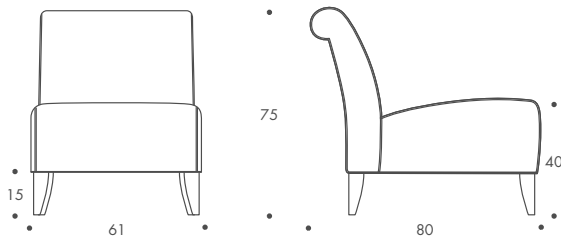

ST-BLIG-CHA

BLIGNY

Seat Dimensions