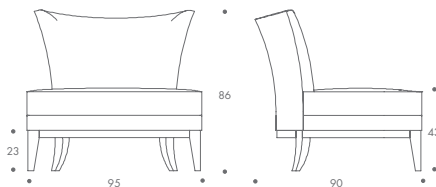

THE SOFA & CHAIR COMPANY
LONDON

CHAGALL WITHOUT PLINTH

ST-CHAG-CHA-01

ST-CHAG-CHA-02

CHAGALL WITH PLINTH

ST-CHAG-CHA-03

ST-CHAG-CHA-04

CHAGALL

ST-CHAG-CHA-01	75 W x 75 D x 79 H
ST-CHAG-CHA-02	95 W x 90 D x 86 H
ST-CHAG-CHA-03	75 W x 75 D x 79 H
ST-CHAG-CHA-04	95 W x 90 D x 86 H

Seat Dimensions