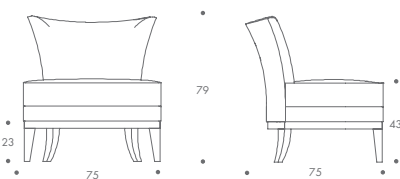

THE SOFA & CHAIR COMPANY
LONDON

CHAGALL WITHOUT PLINTH

ST-CHAG-CHA-01

ST-CHAG-CHA-02

CHAGALL WITH PLINTH

ST-CHAG-CHA-03

ST-CHAG-CHA-04

CHAGALL

ST-CHAG-CHA-01	75 W x 75 D x 79 H
ST-CHAG-CHA-02	95 W x 90 D x 86 H
ST-CHAG-CHA-03	75 W x 75 D x 79 H
ST-CHAG-CHA-04	95 W x 90 D x 86 H

Seat Dimensions