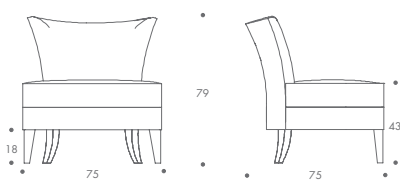

CHAGALL WITHOUT PLINTH

ST-CHAG-CHA-01