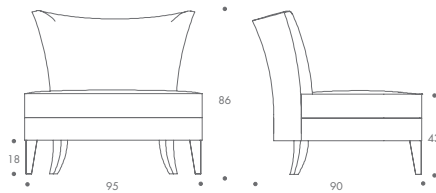

CHAGALL

Chagall

Chagall is an arresting piece that befits a discerning buyer. With its beautifully scalloped shape and show wood plinth, it makes an elegant addition to both the modern and traditional living space. The fixed seat is sprung for comfort and filled with sumptuous layers of padding.

THE SOFA & CHAIR COMPANY
LONDON

CHAGALL WITHOUT PLINTH

ST-CHAG-CHA-01

ST-CHAG-CHA-02

CHAGALL WITH PLINTH

ST-CHAG-CHA-03

ST-CHAG-CHA-04

CHAGALL

ST-CHAG-CHA-01	75 W x 75 D x 79 H
ST-CHAG-CHA-02	95 W x 90 D x 86 H
ST-CHAG-CHA-03	75 W x 75 D x 79 H
ST-CHAG-CHA-04	95 W x 90 D x 86 H

Seat Dimensions