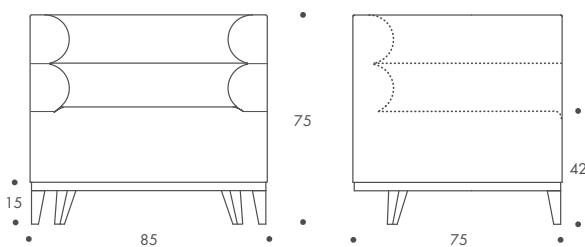

THE SOFA & CHAIR COMPANY
LONDON

ST-GIOV-CHA

GIOVANNI

Seat Dimensions

ALL MODELS ARE FULLY CUSTOMISABLE IN A RANGE OF FABRICS, LEATHERS AND FINISHES.
CONTACT ONE OF OUR SALES ADVISORS TO DISCUSS YOUR REQUIREMENTS.
© THE SOFA AND CHAIR COMPANY LTD.