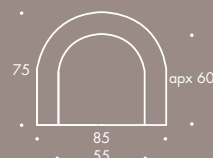

THE SOFA & CHAIR COMPANY
LONDON

ST-GIOV-CHA

GIOVANNI

Seat Dimensions

ALL MODELS ARE FULLY CUSTOMISABLE IN A RANGE OF FABRICS, LEATHERS AND FINISHES.
CONTACT ONE OF OUR SALES ADVISORS TO DISCUSS YOUR REQUIREMENTS.
© THE SOFA AND CHAIR COMPANY LTD.